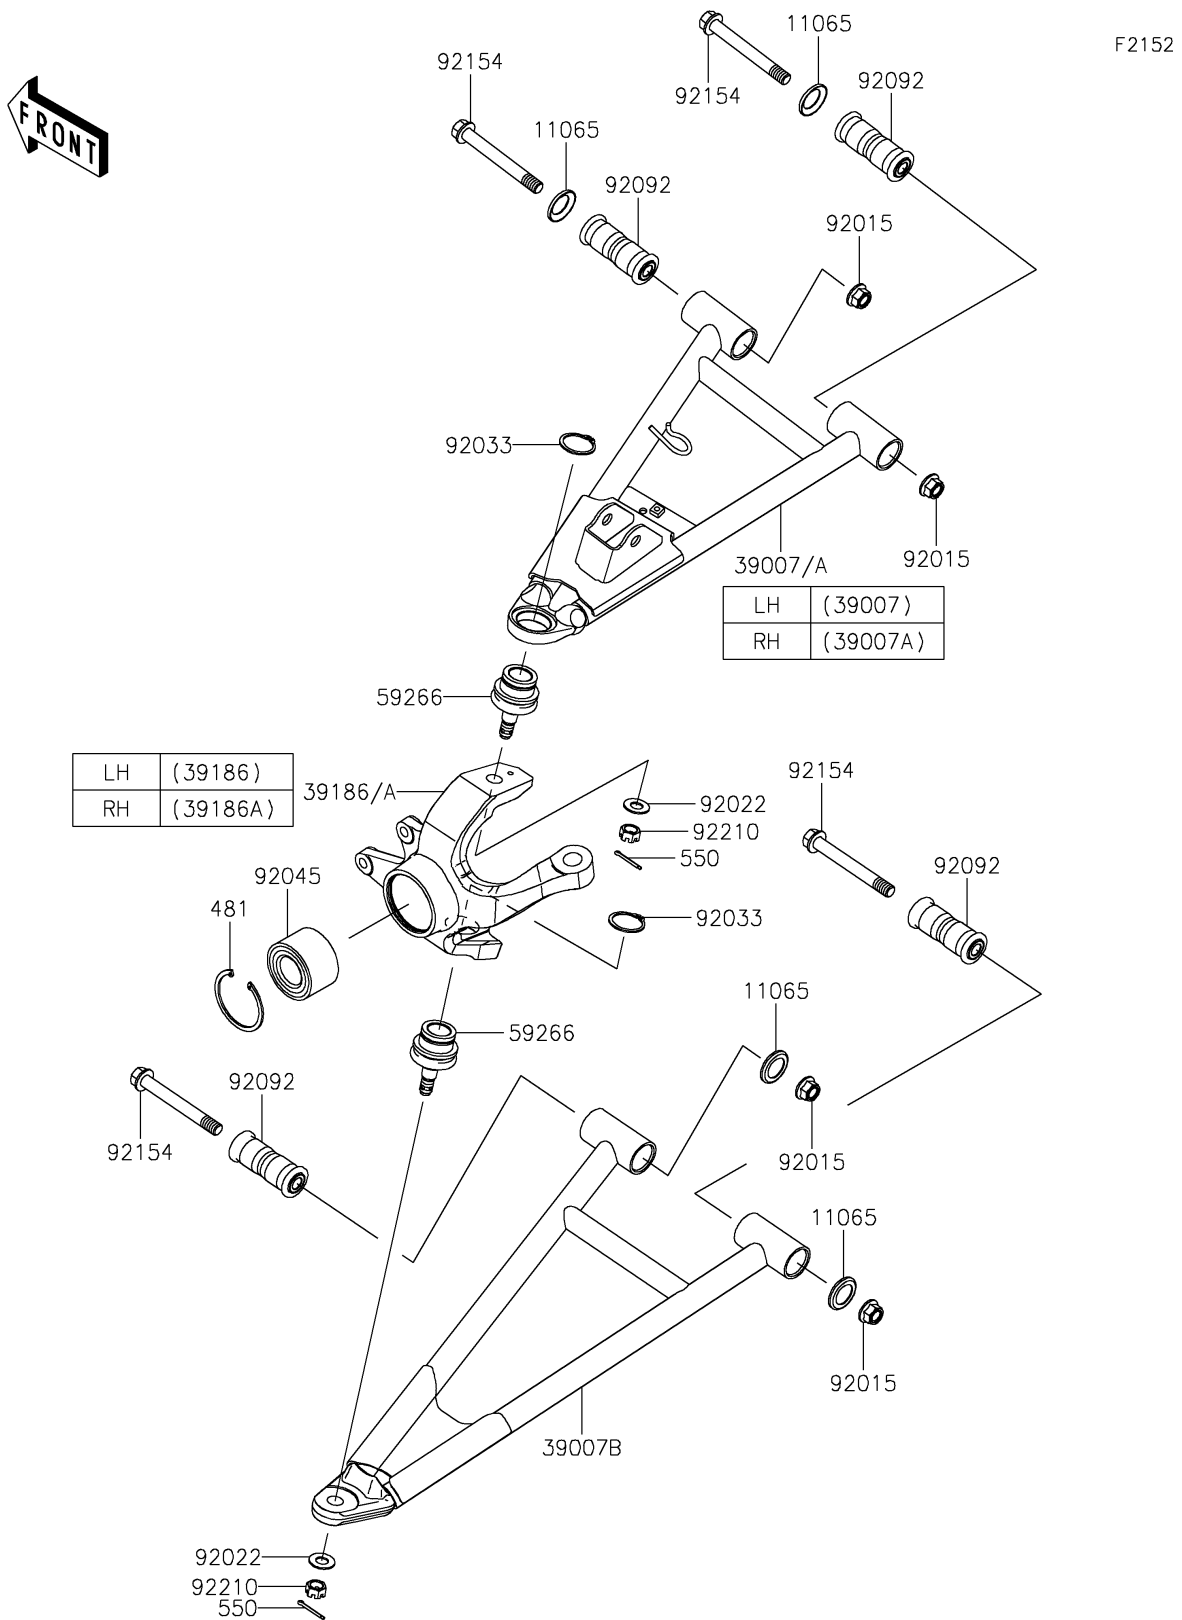

2017 MULE PRO-DXT™ DIESEL

PARTS DIAGRAM

Front Suspension

2017 MULE PRO-DXT™ DIESEL

PARTS LIST

Front Suspension

ITEM NAME	PART NUMBER	QUANTITY
-----------	-------------	----------
