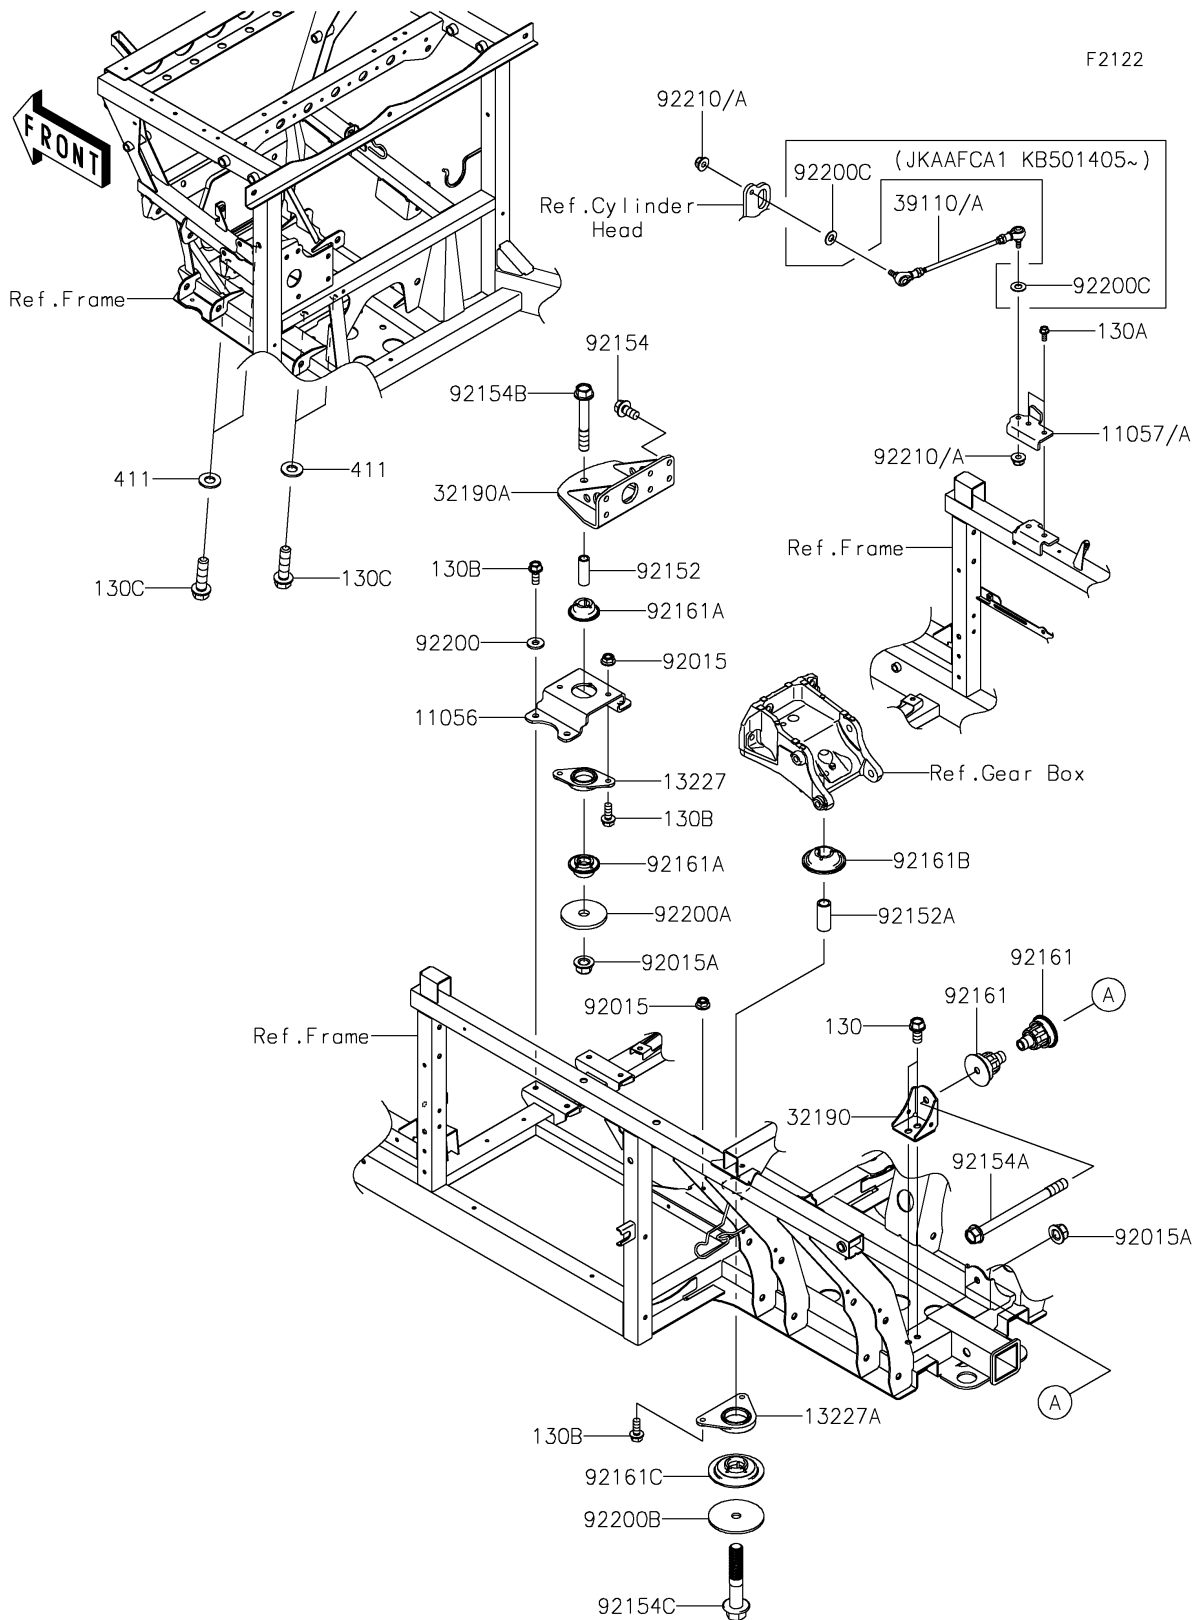

2017 MULE PRO-DXT™ DIESEL

PARTS DIAGRAM

Engine Mount

2017 MULE PRO-DXT™ DIESEL

PARTS LIST

Engine Mount

ITEM NAME	PART NUMBER	QUANTITY
-----------	-------------	----------
