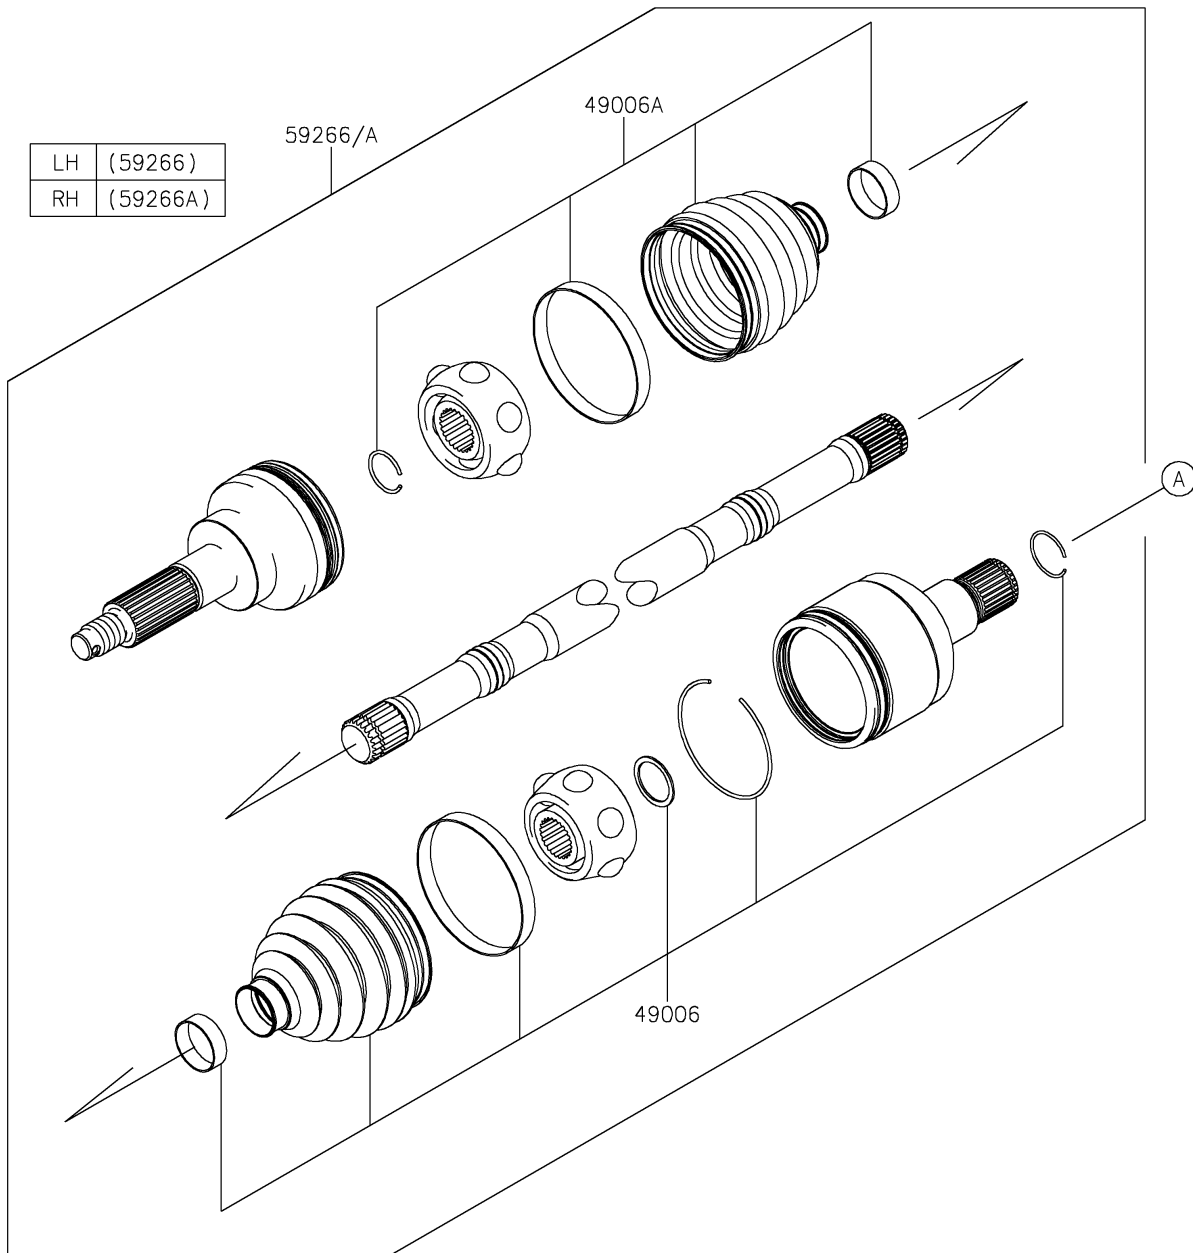

2019 MULE PRO-DXT™ DIESEL

PARTS DIAGRAM

Drive Shaft-Rear

2019 MULE PRO-DXT™ DIESEL

PARTS LIST

Drive Shaft-Rear

ITEM NAME	PART NUMBER	QUANTITY
-----------	-------------	----------
