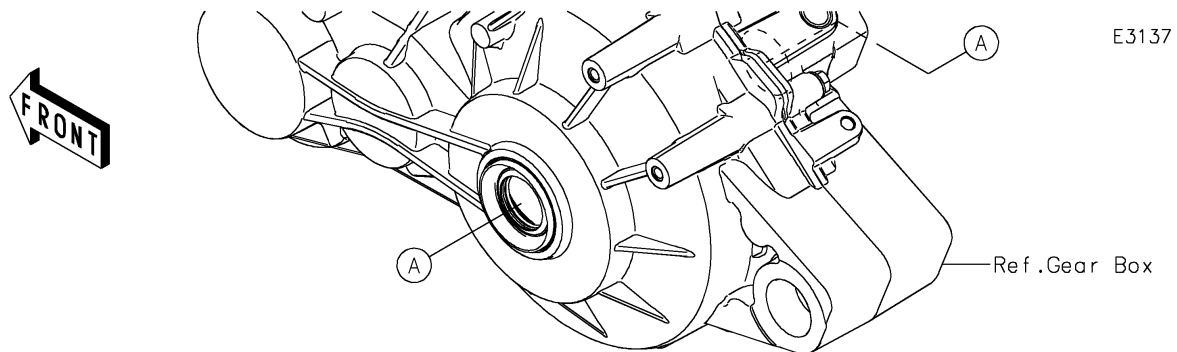

2019 MULE PRO-DXT™ DIESEL

PARTS DIAGRAM

Drive Shaft-Rear

2019 MULE PRO-DXT™ DIESEL

PARTS LIST

Drive Shaft-Rear

ITEM NAME	PART NUMBER	QUANTITY
-----------	-------------	----------
