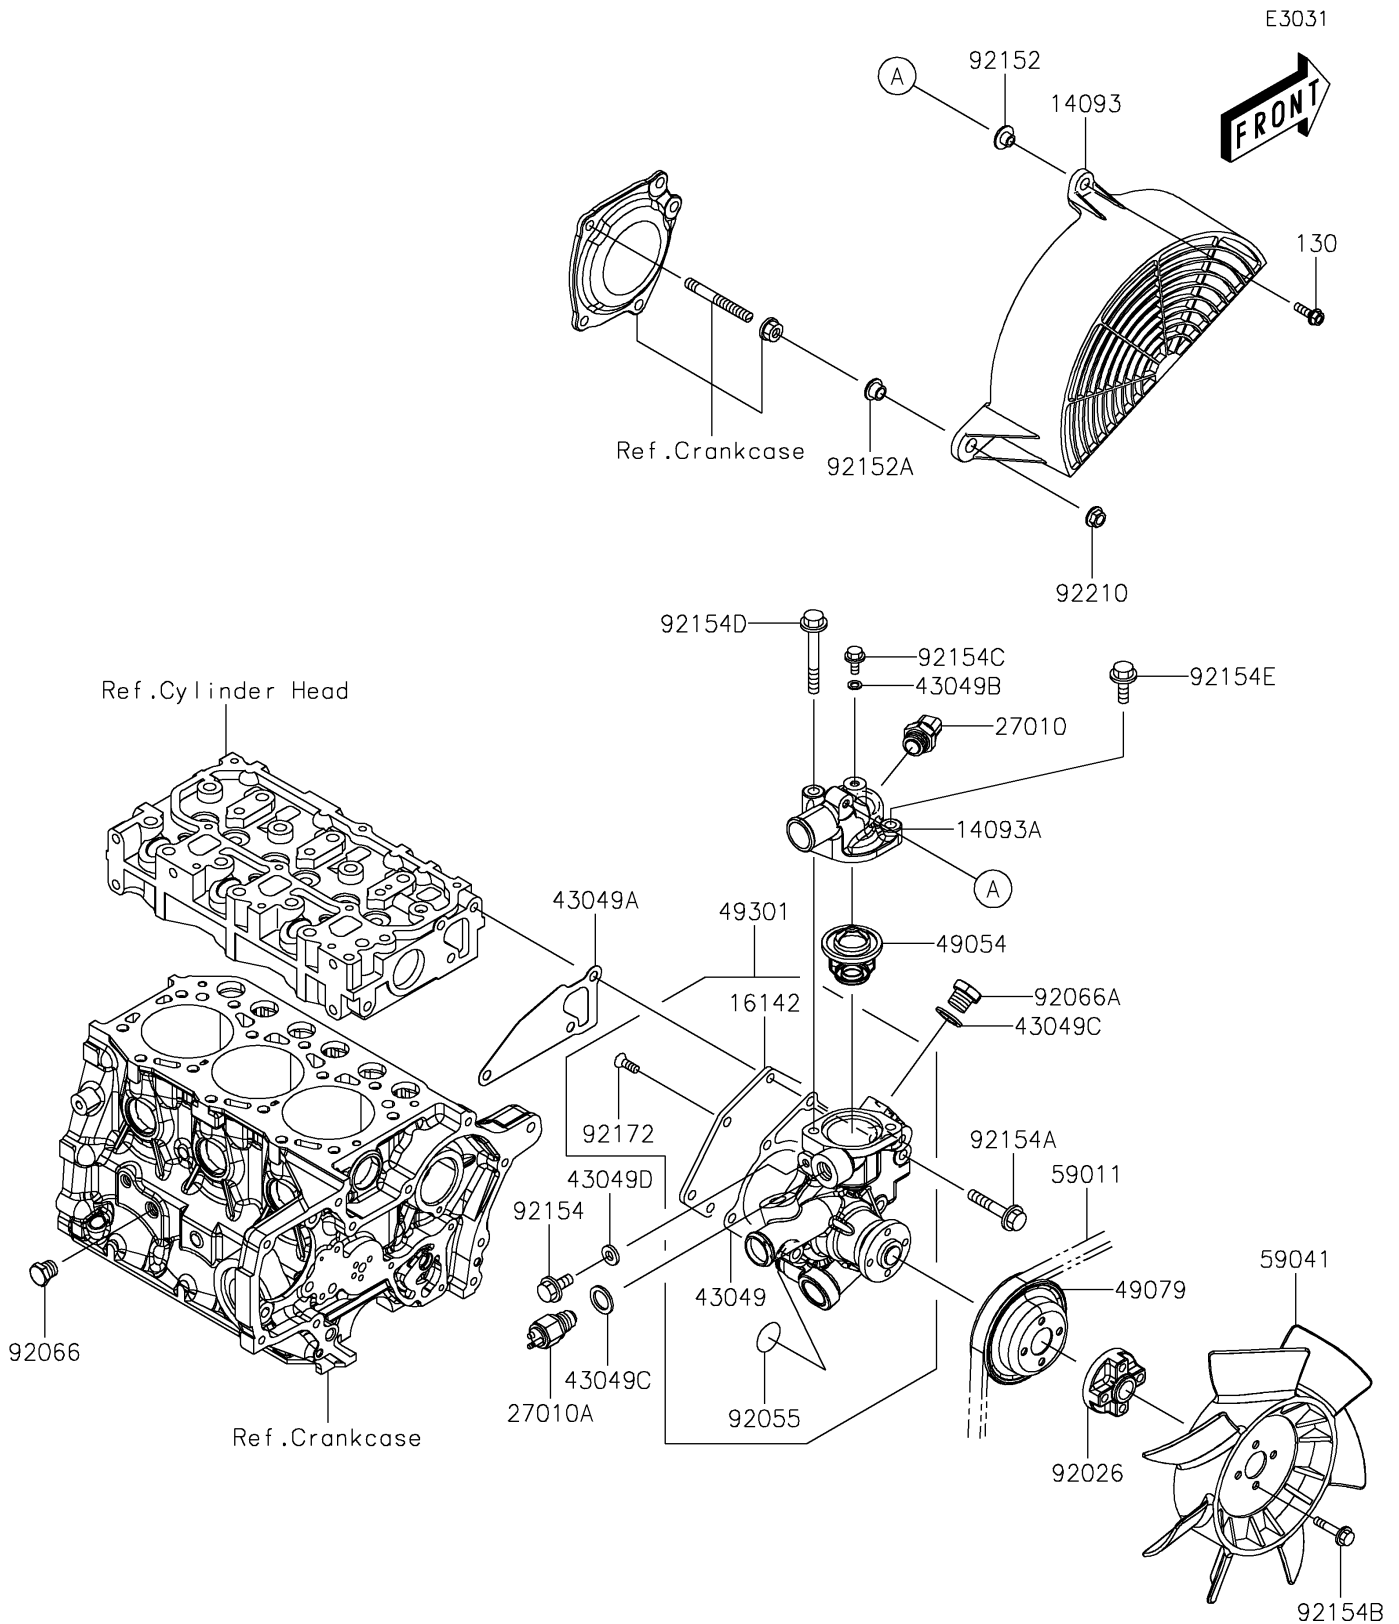

2017 MULE PRO-DXT™ DIESEL

PARTS DIAGRAM

Water Pump

2017 MULE PRO-DXT™ DIESEL

PARTS LIST

Water Pump

ITEM NAME	PART NUMBER	QUANTITY
-----------	-------------	----------
