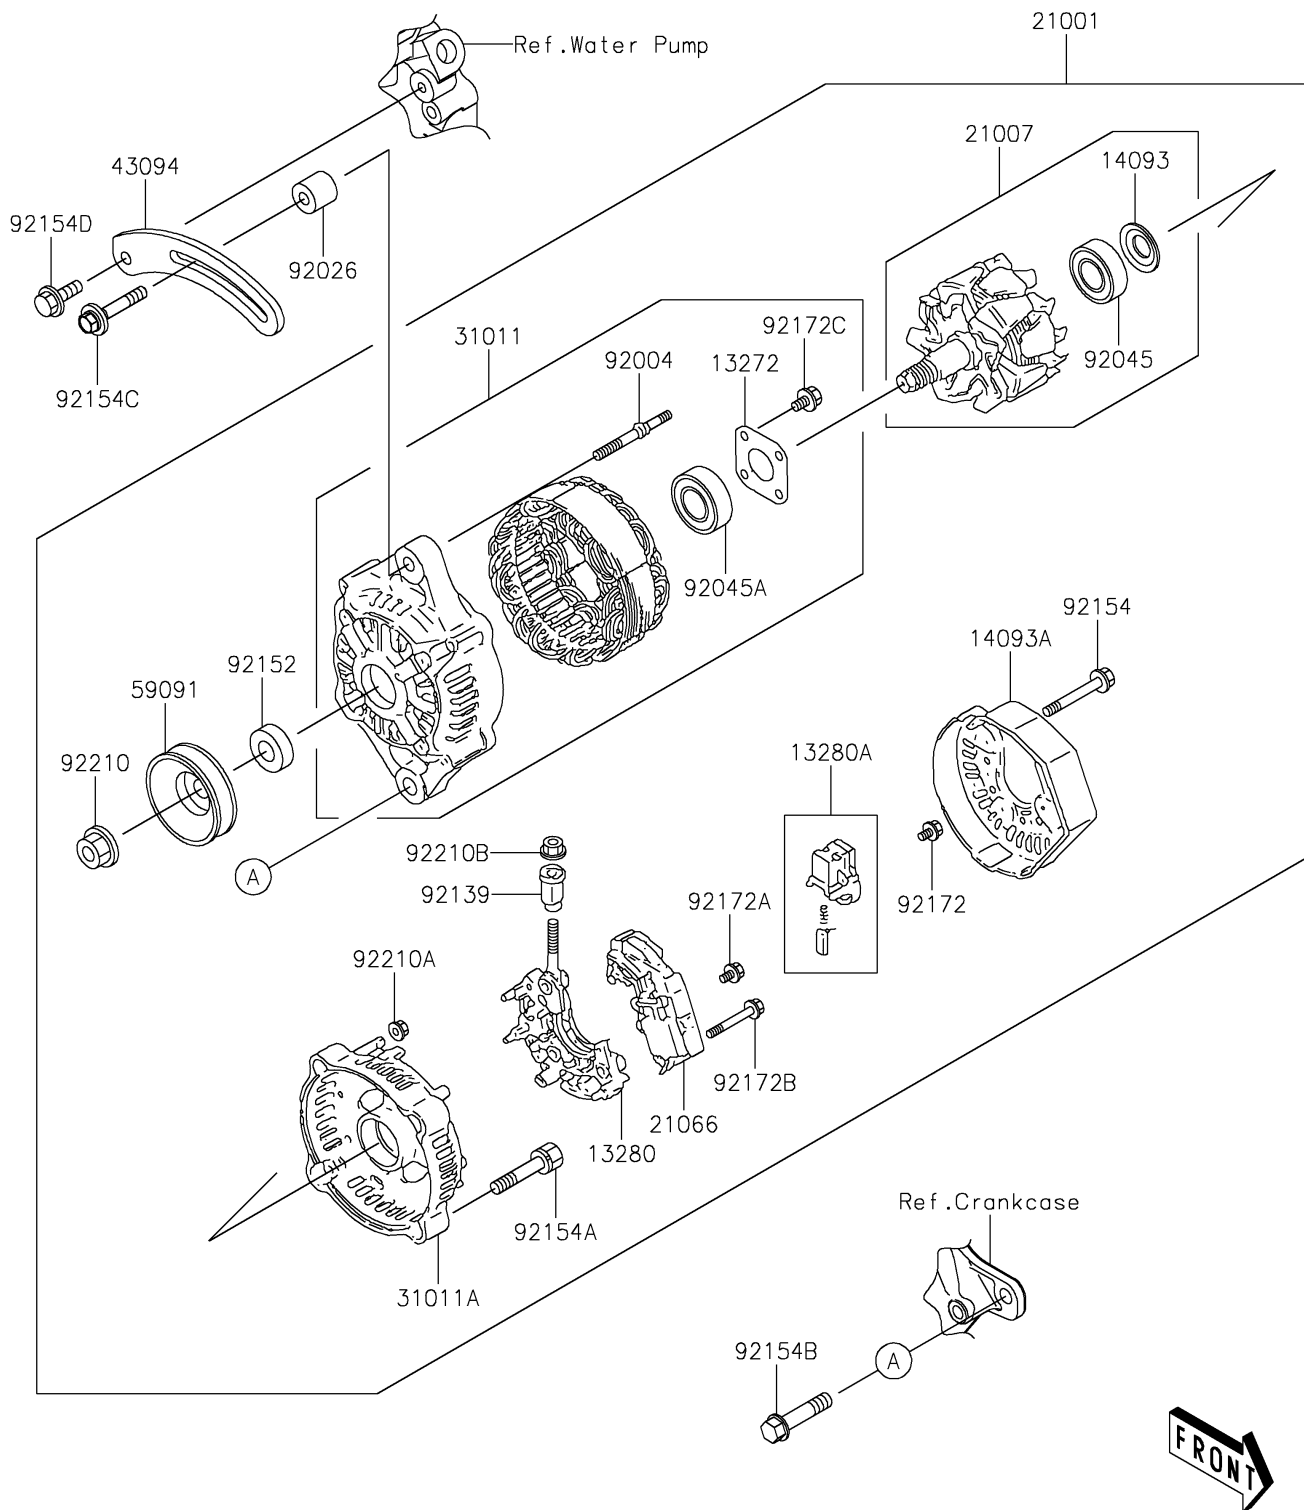

2017 MULE PRO-DXT™ DIESEL

PARTS DIAGRAM

Generator

E1810

2017 MULE PRO-DXT™ DIESEL

PARTS LIST

Generator

ITEM NAME

PART NUMBER

QUANTITY
