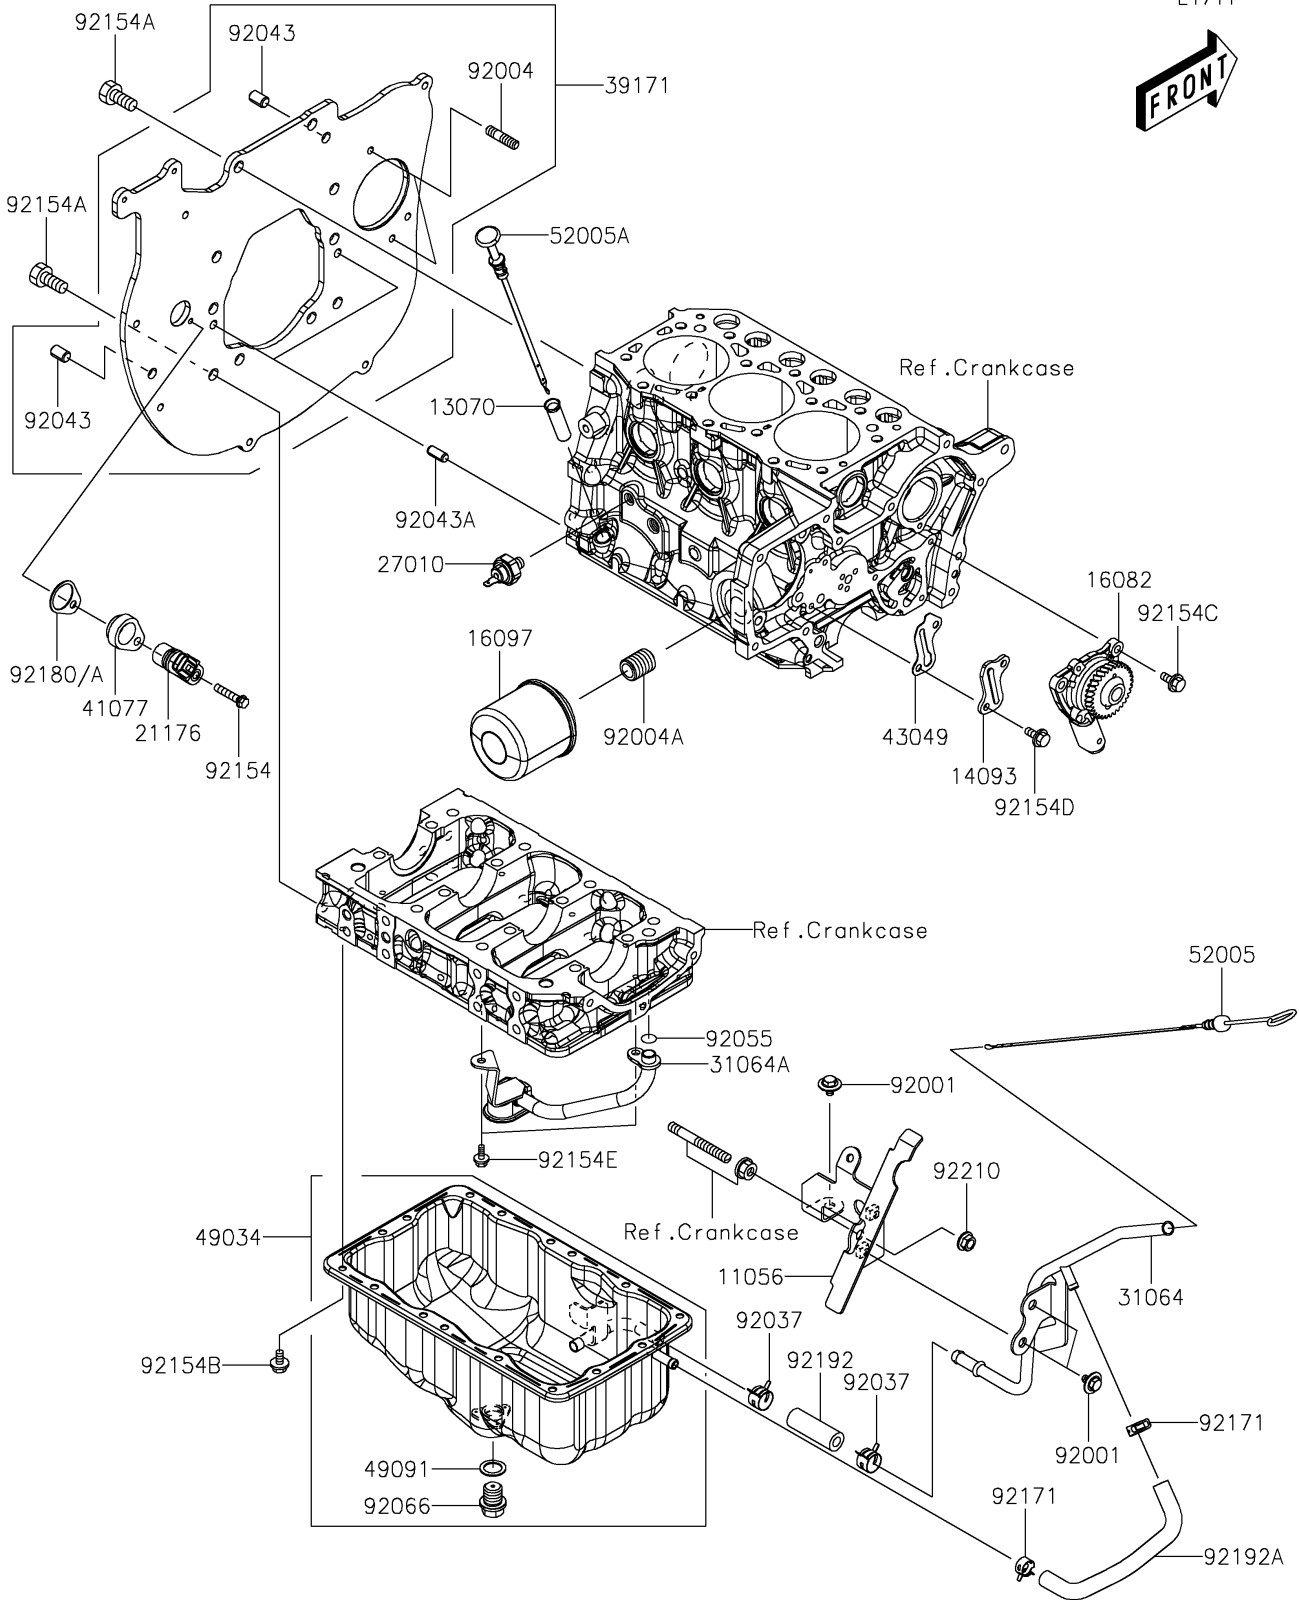

2017 MULE PRO-DXT™ DIESEL

PARTS DIAGRAM

Oil Pan/Oil Filter

E1711

2017 MULE PRO-DXT™ DIESEL

PARTS LIST

Oil Pan/Oil Filter

ITEM NAME	PART NUMBER	QUANTITY
-----------	-------------	----------
