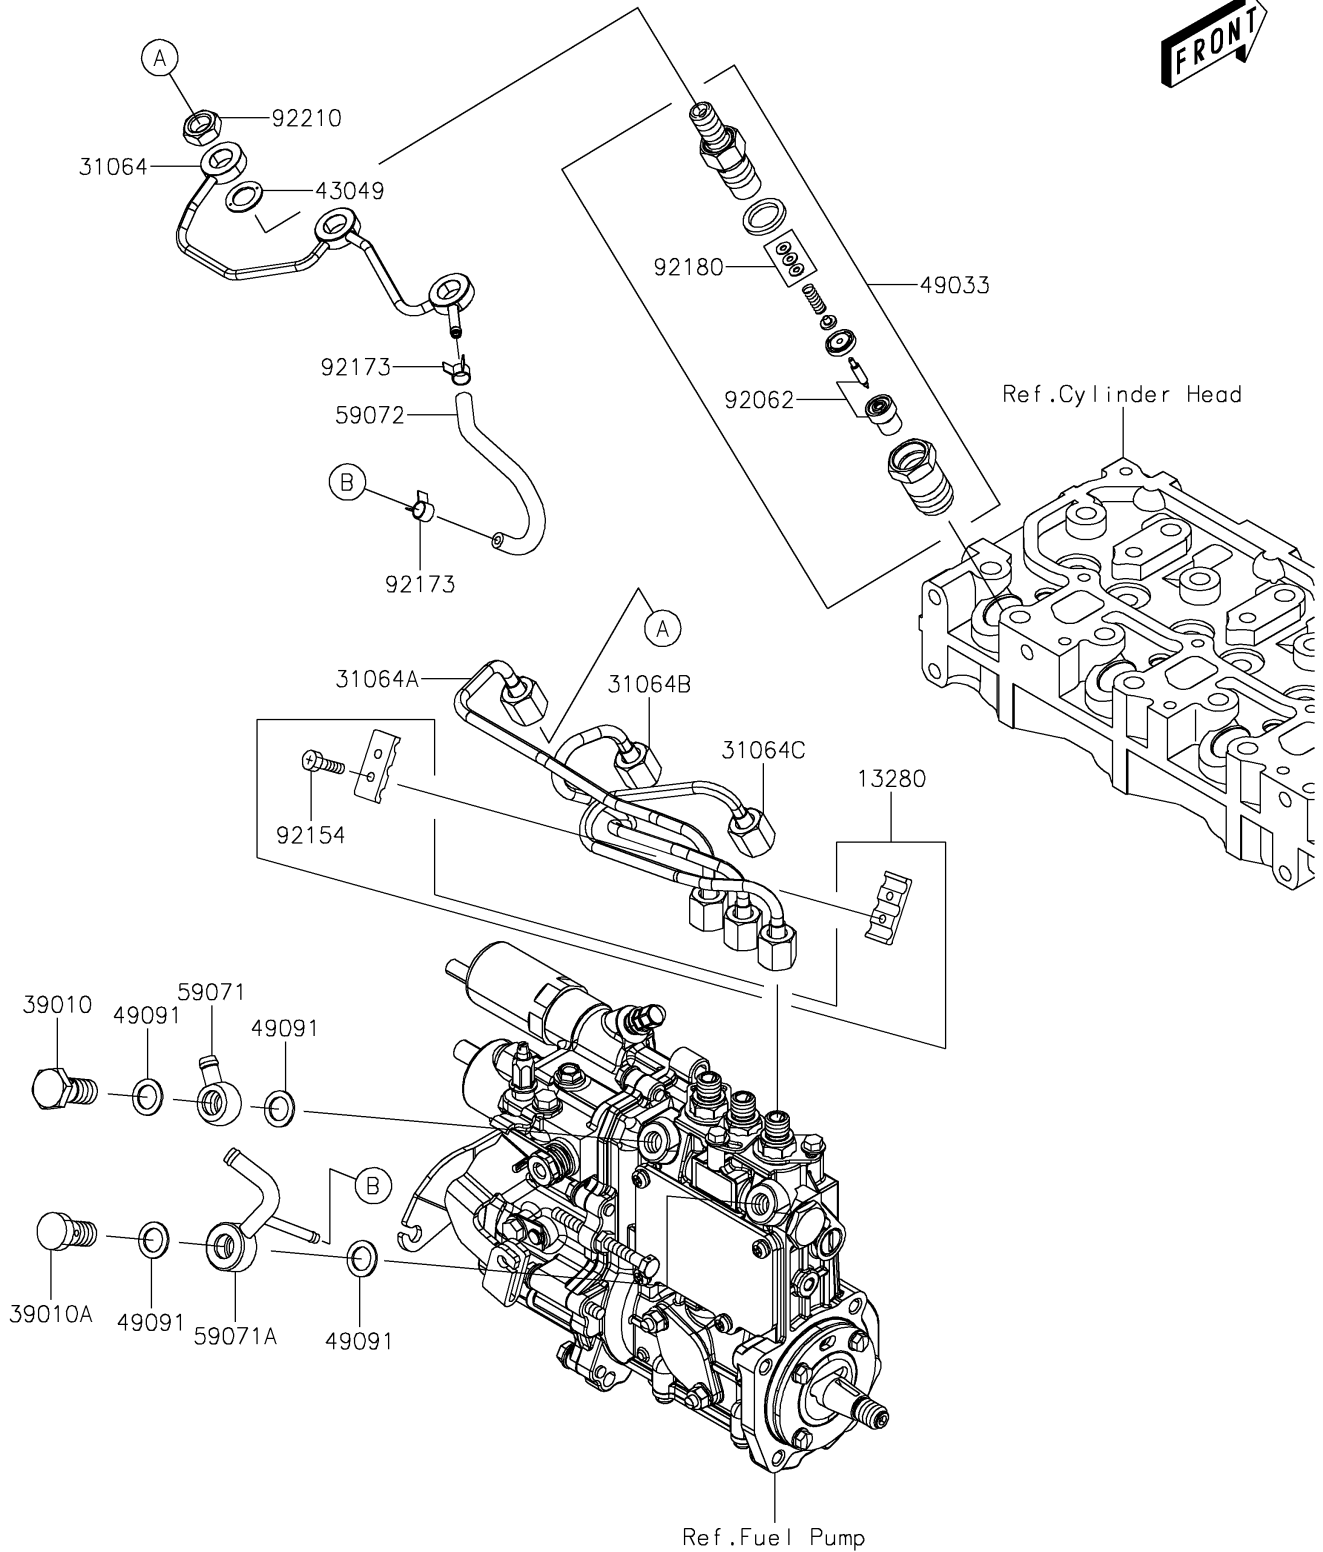

## PARTS DIAGRAM

### Fuel Injection

E1530

# 2017 MULE PRO-DXT™ DIESEL

## PARTS LIST Fuel Injection

ITEM NAME	PART NUMBER	QUANTITY
-----------	-------------	----------

---