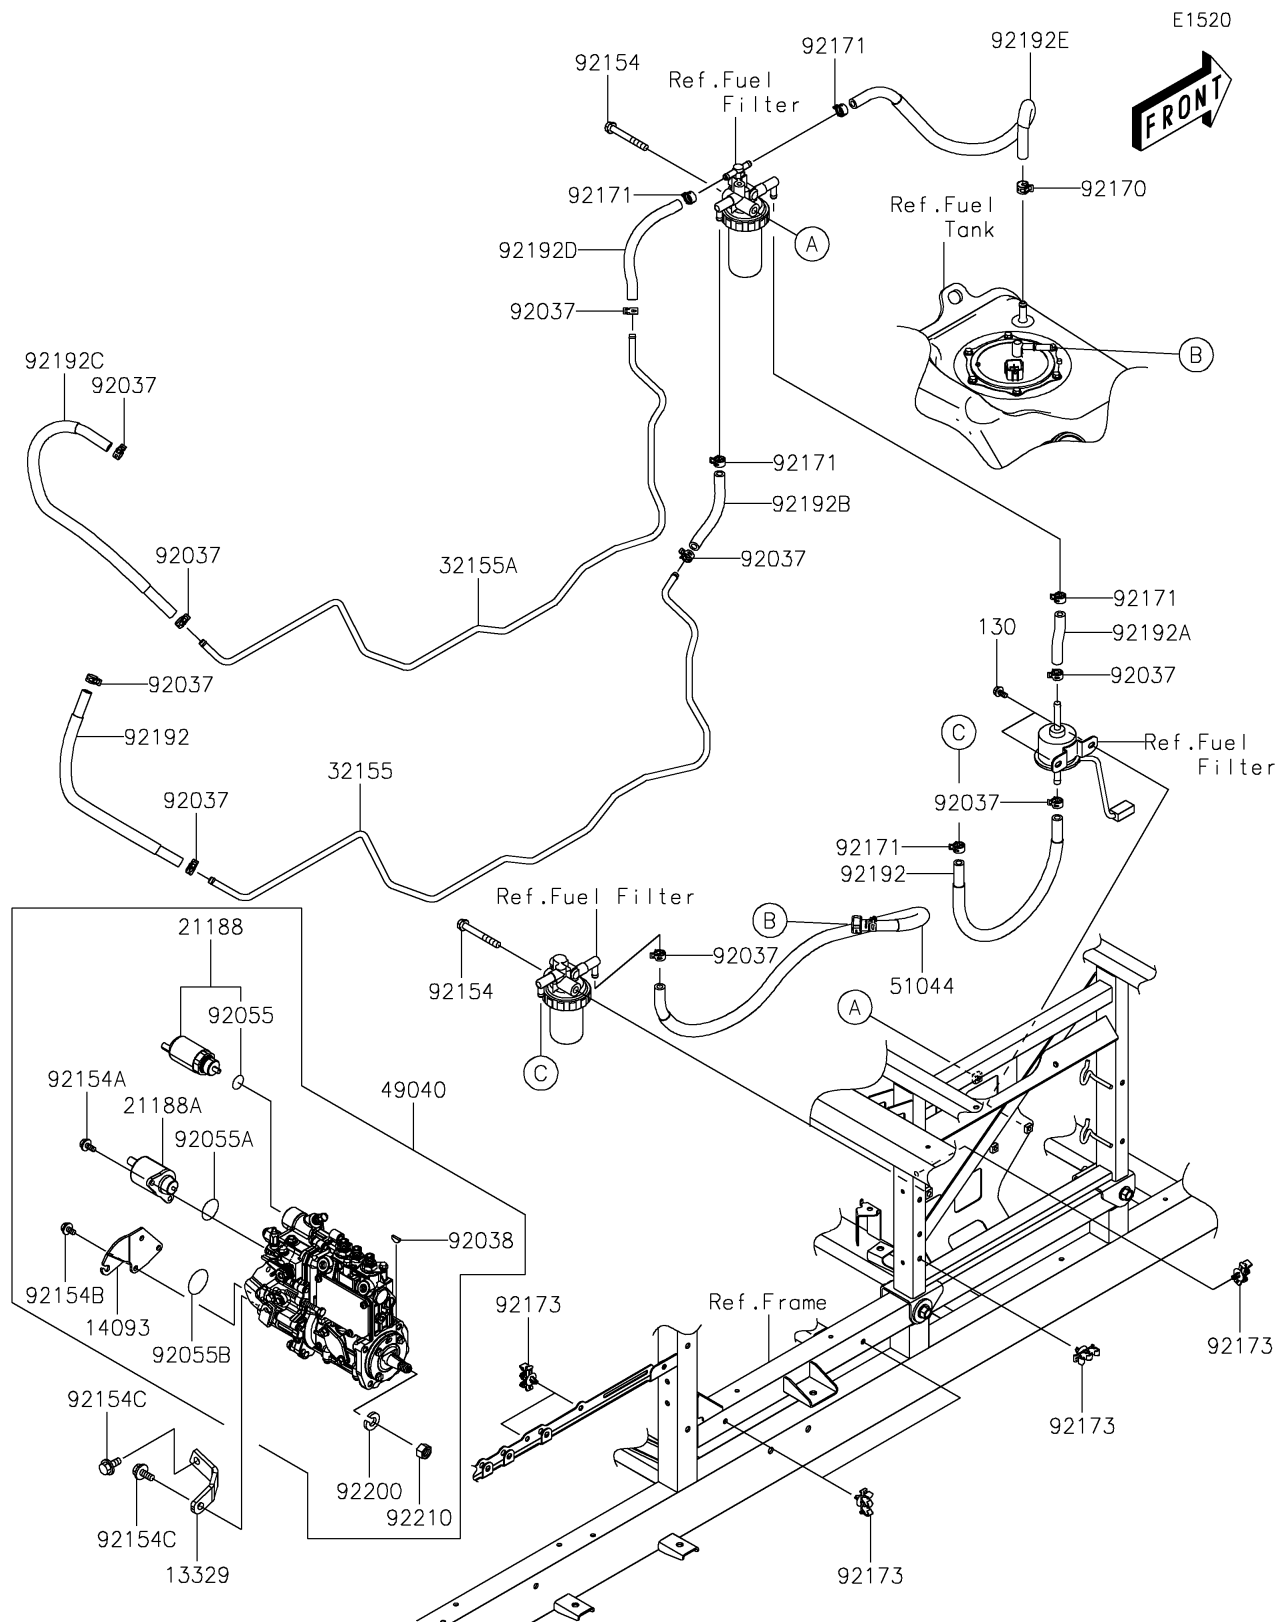

2017 MULE PRO-DXT™ DIESEL

PARTS DIAGRAM

Fuel Pump

2017 MULE PRO-DXT™ DIESEL

PARTS LIST

Fuel Pump

ITEM NAME	PART NUMBER	QUANTITY
-----------	-------------	----------
