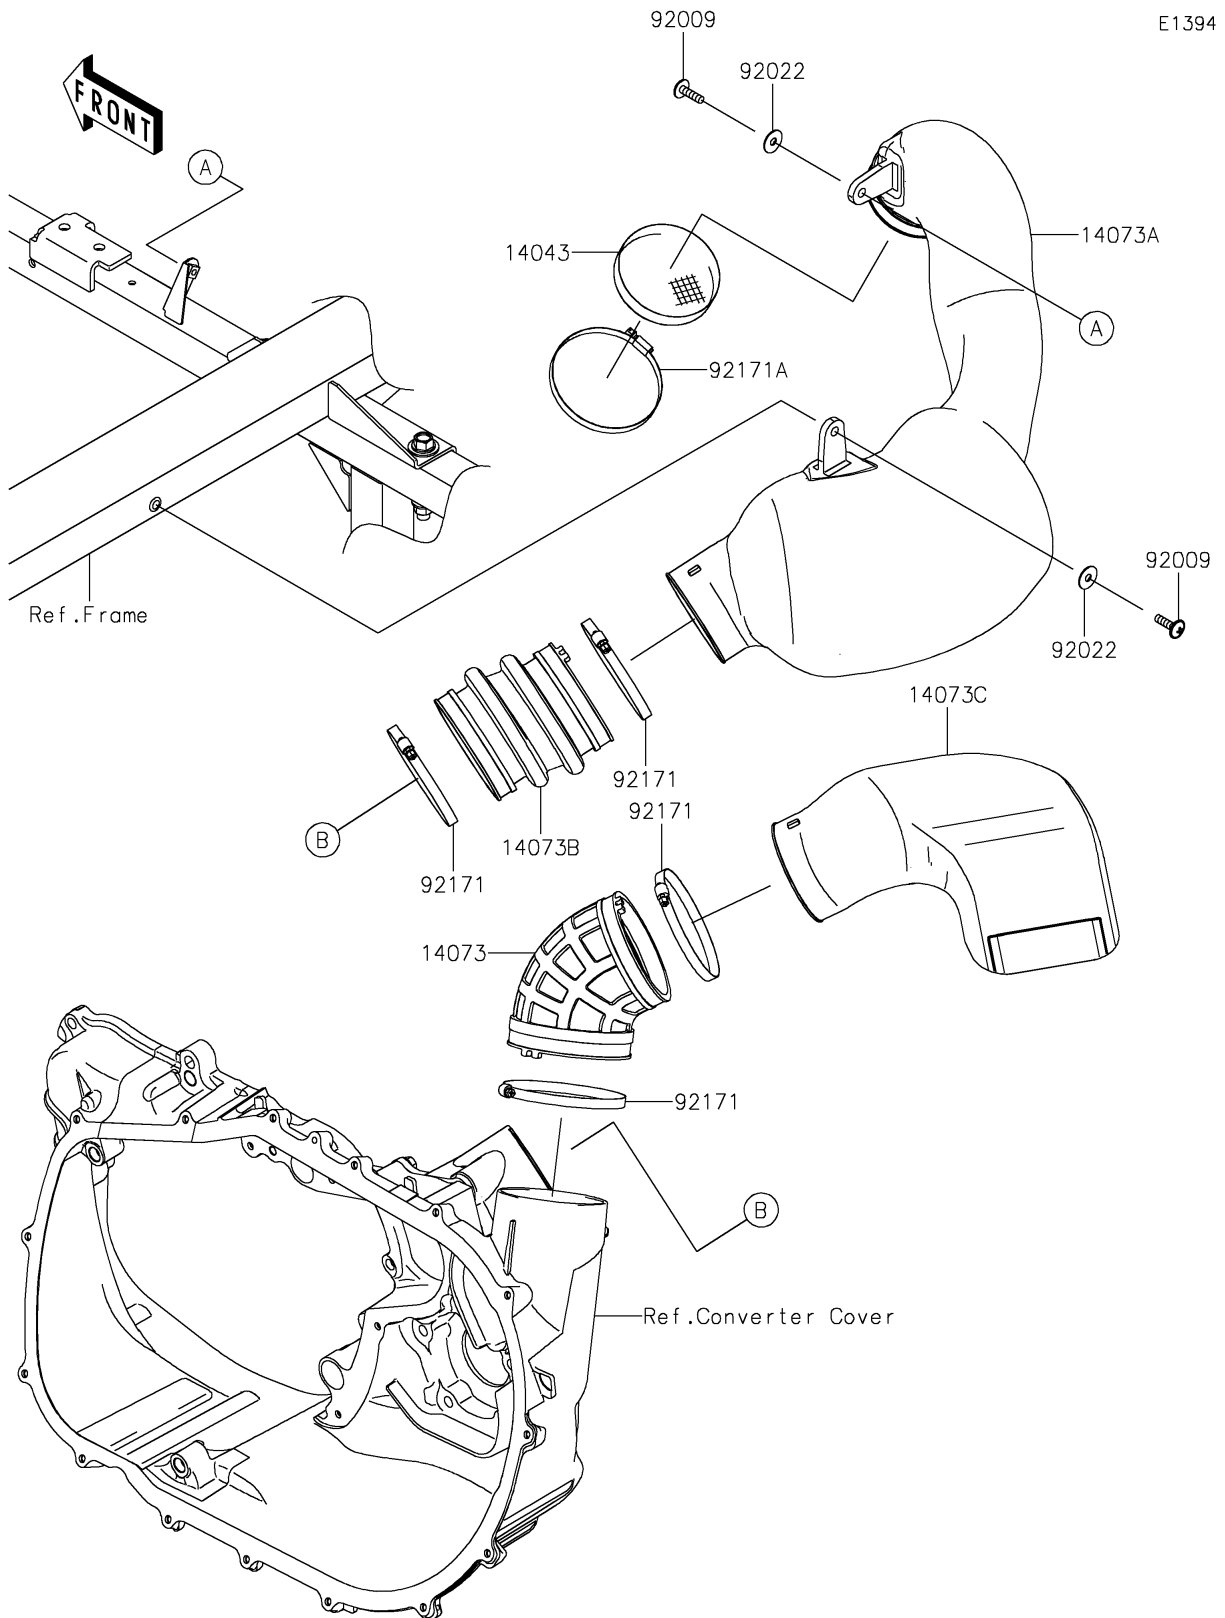

2018 MULE PRO-DXT™ DIESEL

PARTS DIAGRAM

Air Cleaner-Belt Converter

2018 MULE PRO-DXT™ DIESEL

PARTS LIST

Air Cleaner-Belt Converter

ITEM NAME	PART NUMBER	QUANTITY
-----------	-------------	----------
