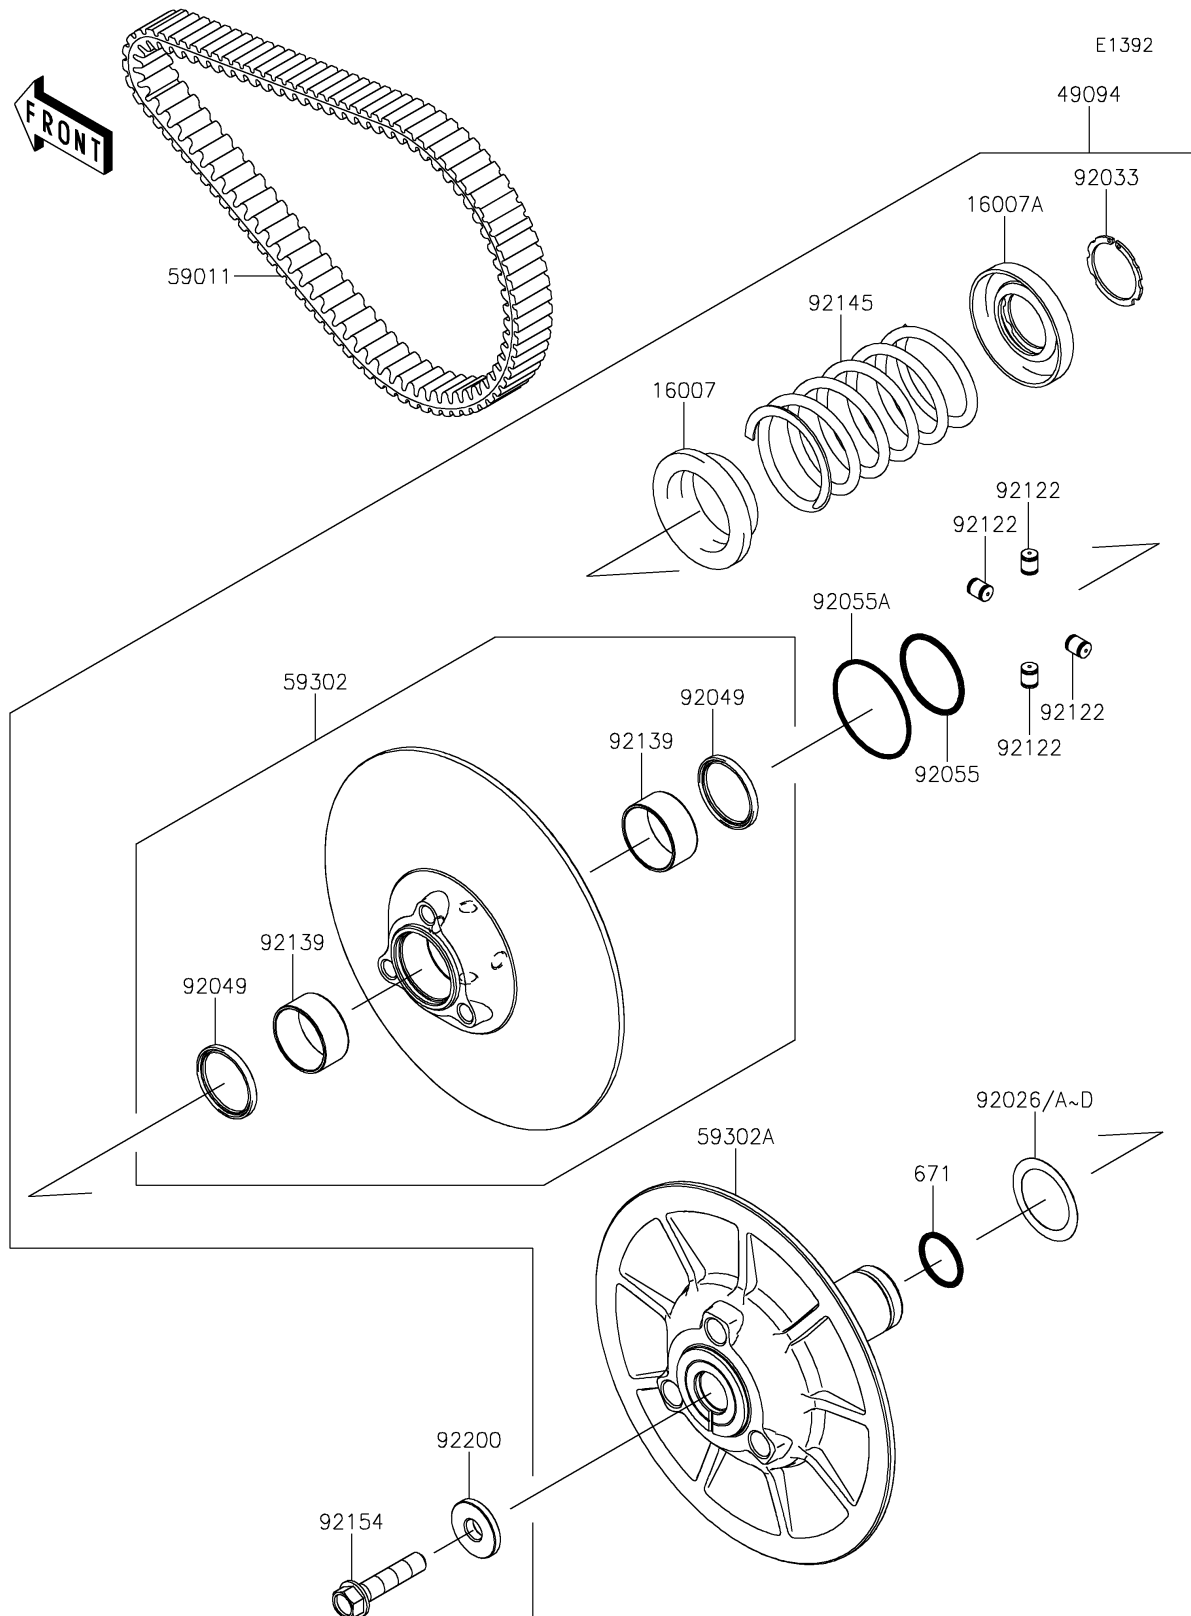

2017 MULE PRO-DXT™ DIESEL

PARTS DIAGRAM

Driven Converter/Drive Belt

2017 MULE PRO-DXT™ DIESEL

PARTS LIST

Driven Converter/Drive Belt

ITEM NAME	PART NUMBER	QUANTITY
-----------	-------------	----------
