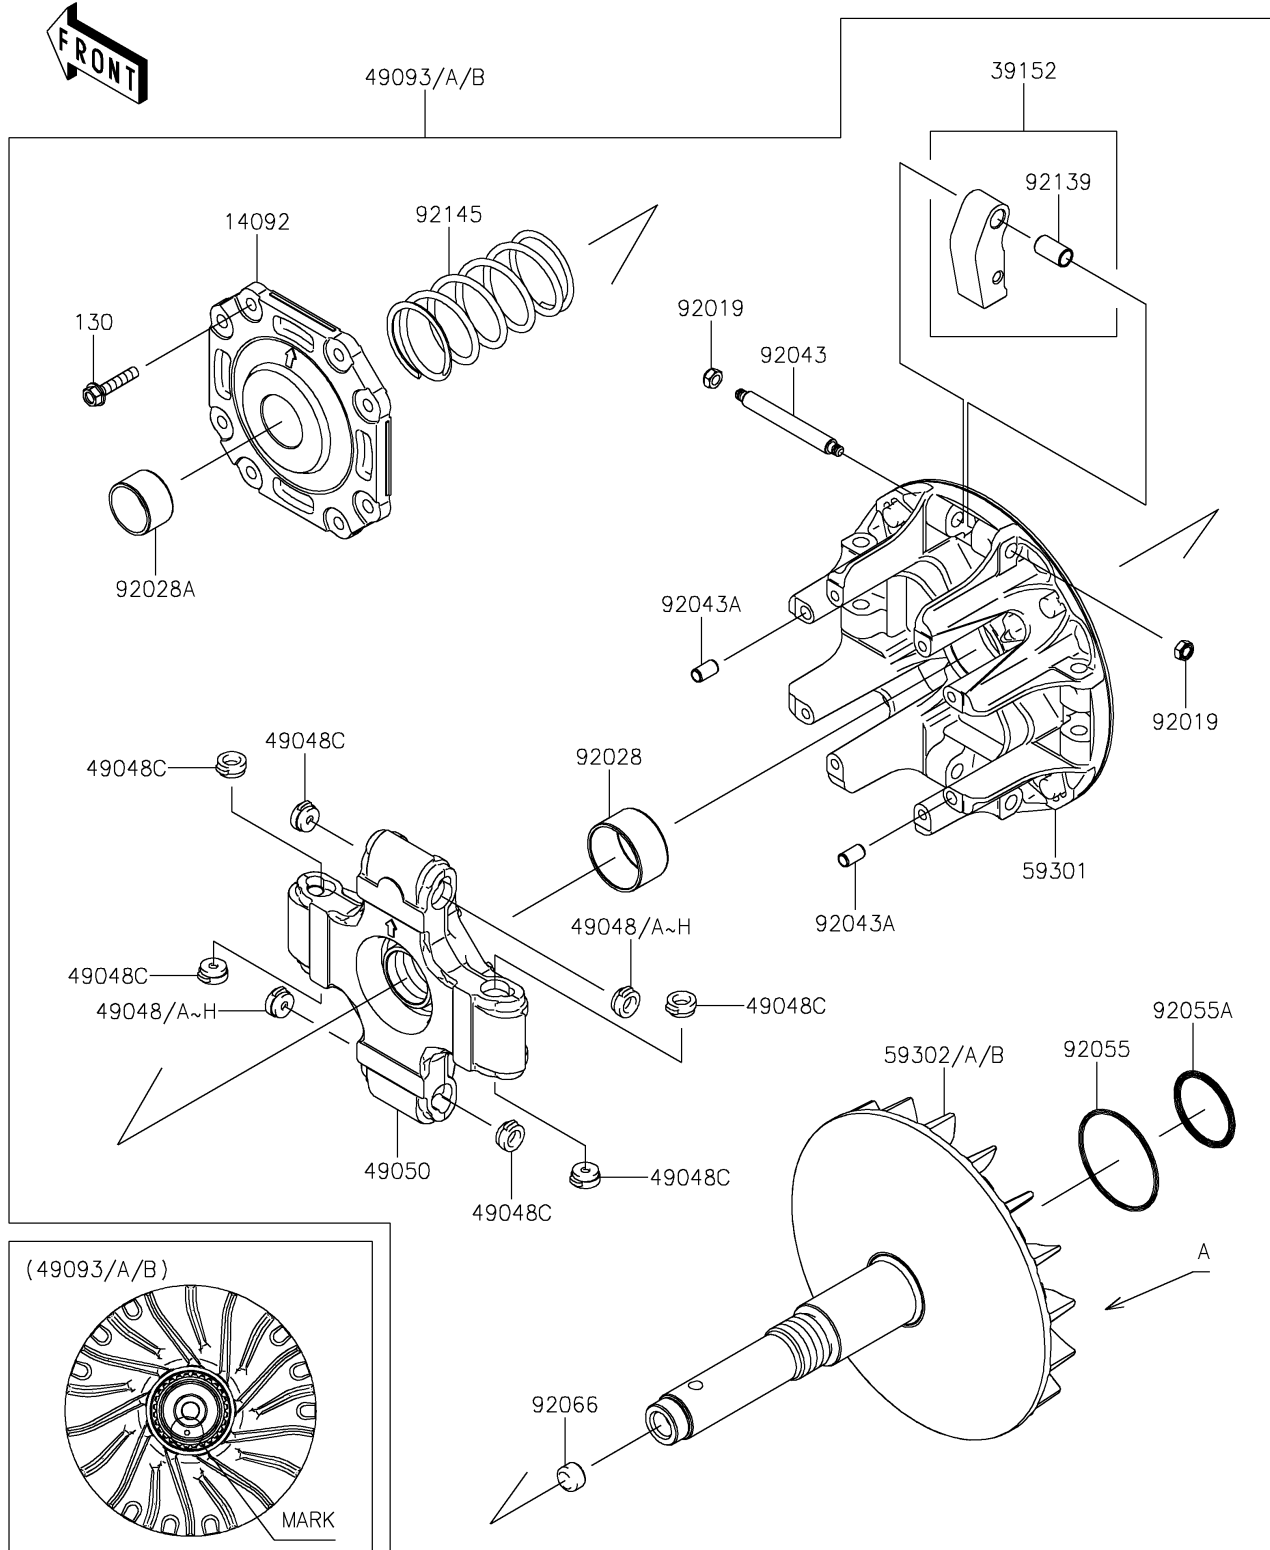

2017 MULE PRO-DXT™ DIESEL

PARTS DIAGRAM

Drive Converter

E1391

2017 MULE PRO-DXT™ DIESEL

PARTS LIST

Drive Converter

ITEM NAME	PART NUMBER	QUANTITY
-----------	-------------	----------
