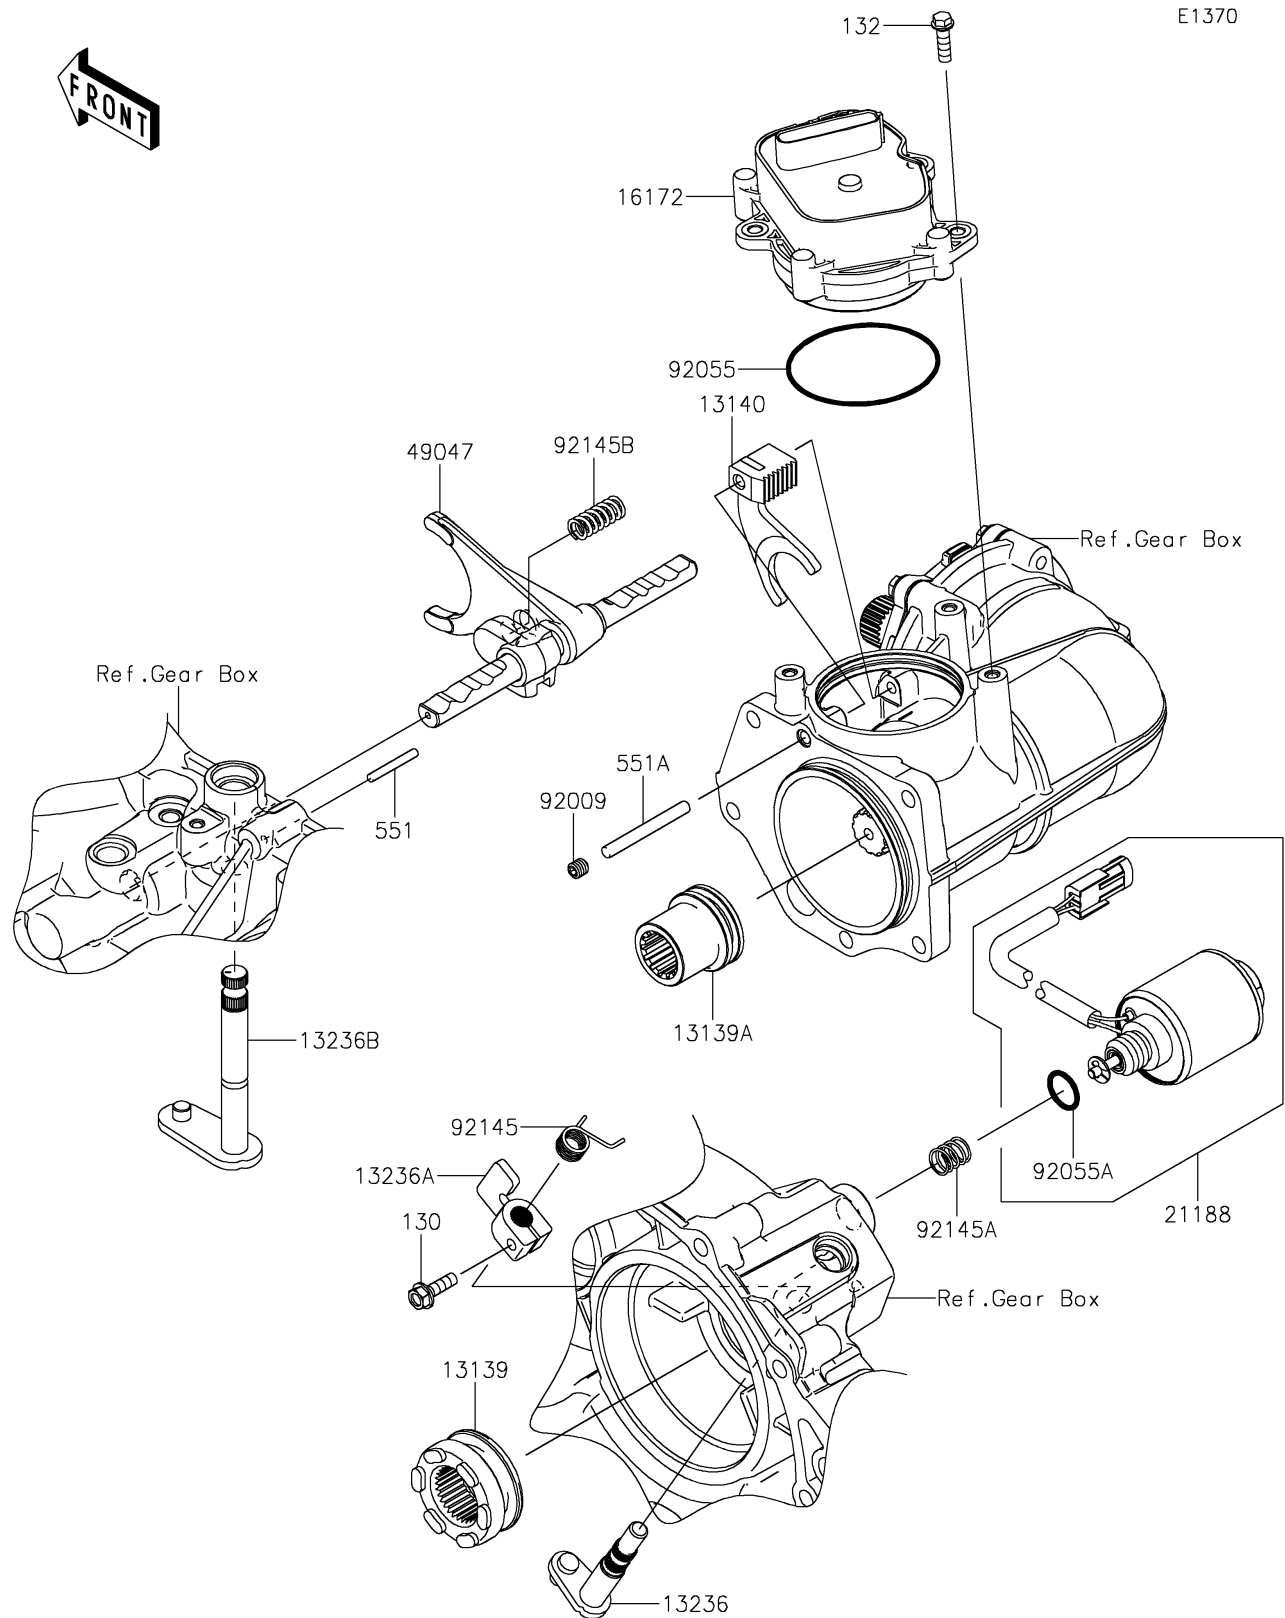

2019 MULE PRO-DXT™ DIESEL

PARTS DIAGRAM

Gear Change Mechanism

2019 MULE PRO-DXT™ DIESEL

PARTS LIST

Gear Change Mechanism

ITEM NAME	PART NUMBER	QUANTITY
-----------	-------------	----------
