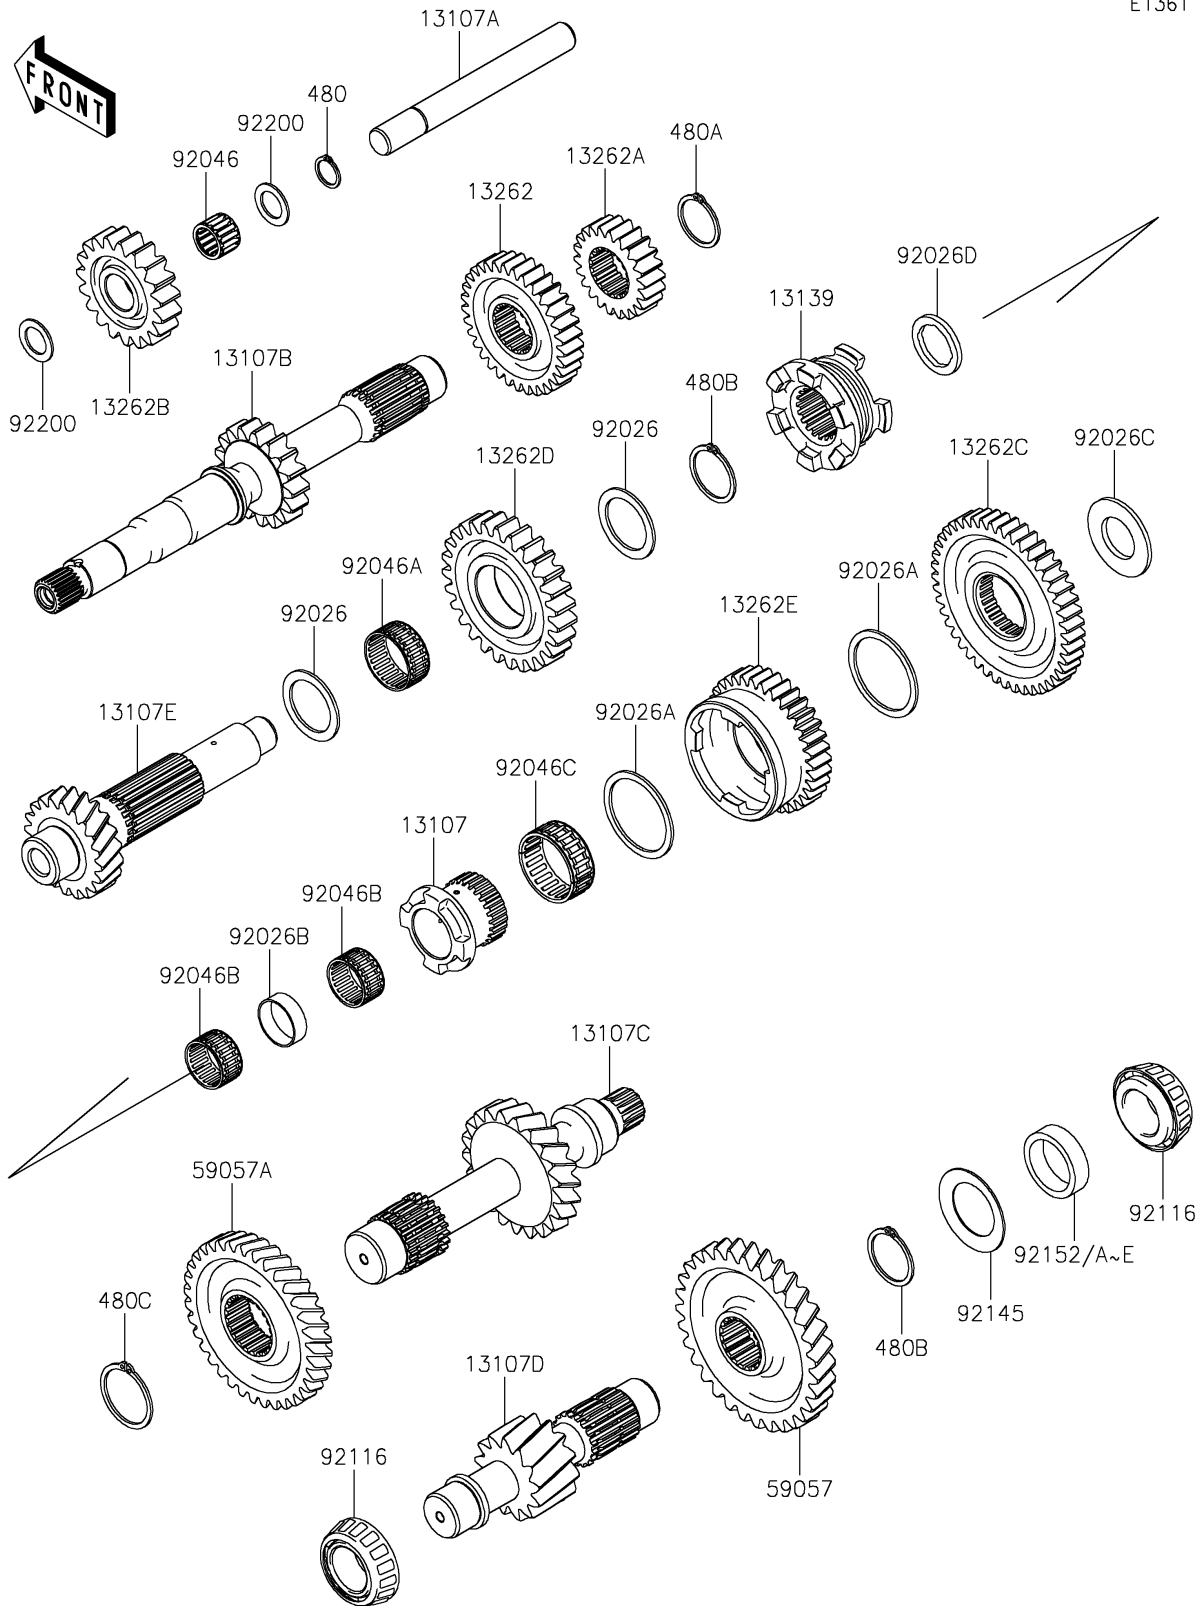

2017 MULE PRO-DXT™ DIESEL

PARTS DIAGRAM

Transmission

E1361

2017 MULE PRO-DXT™ DIESEL

PARTS LIST

Transmission

ITEM NAME

PART NUMBER

QUANTITY
