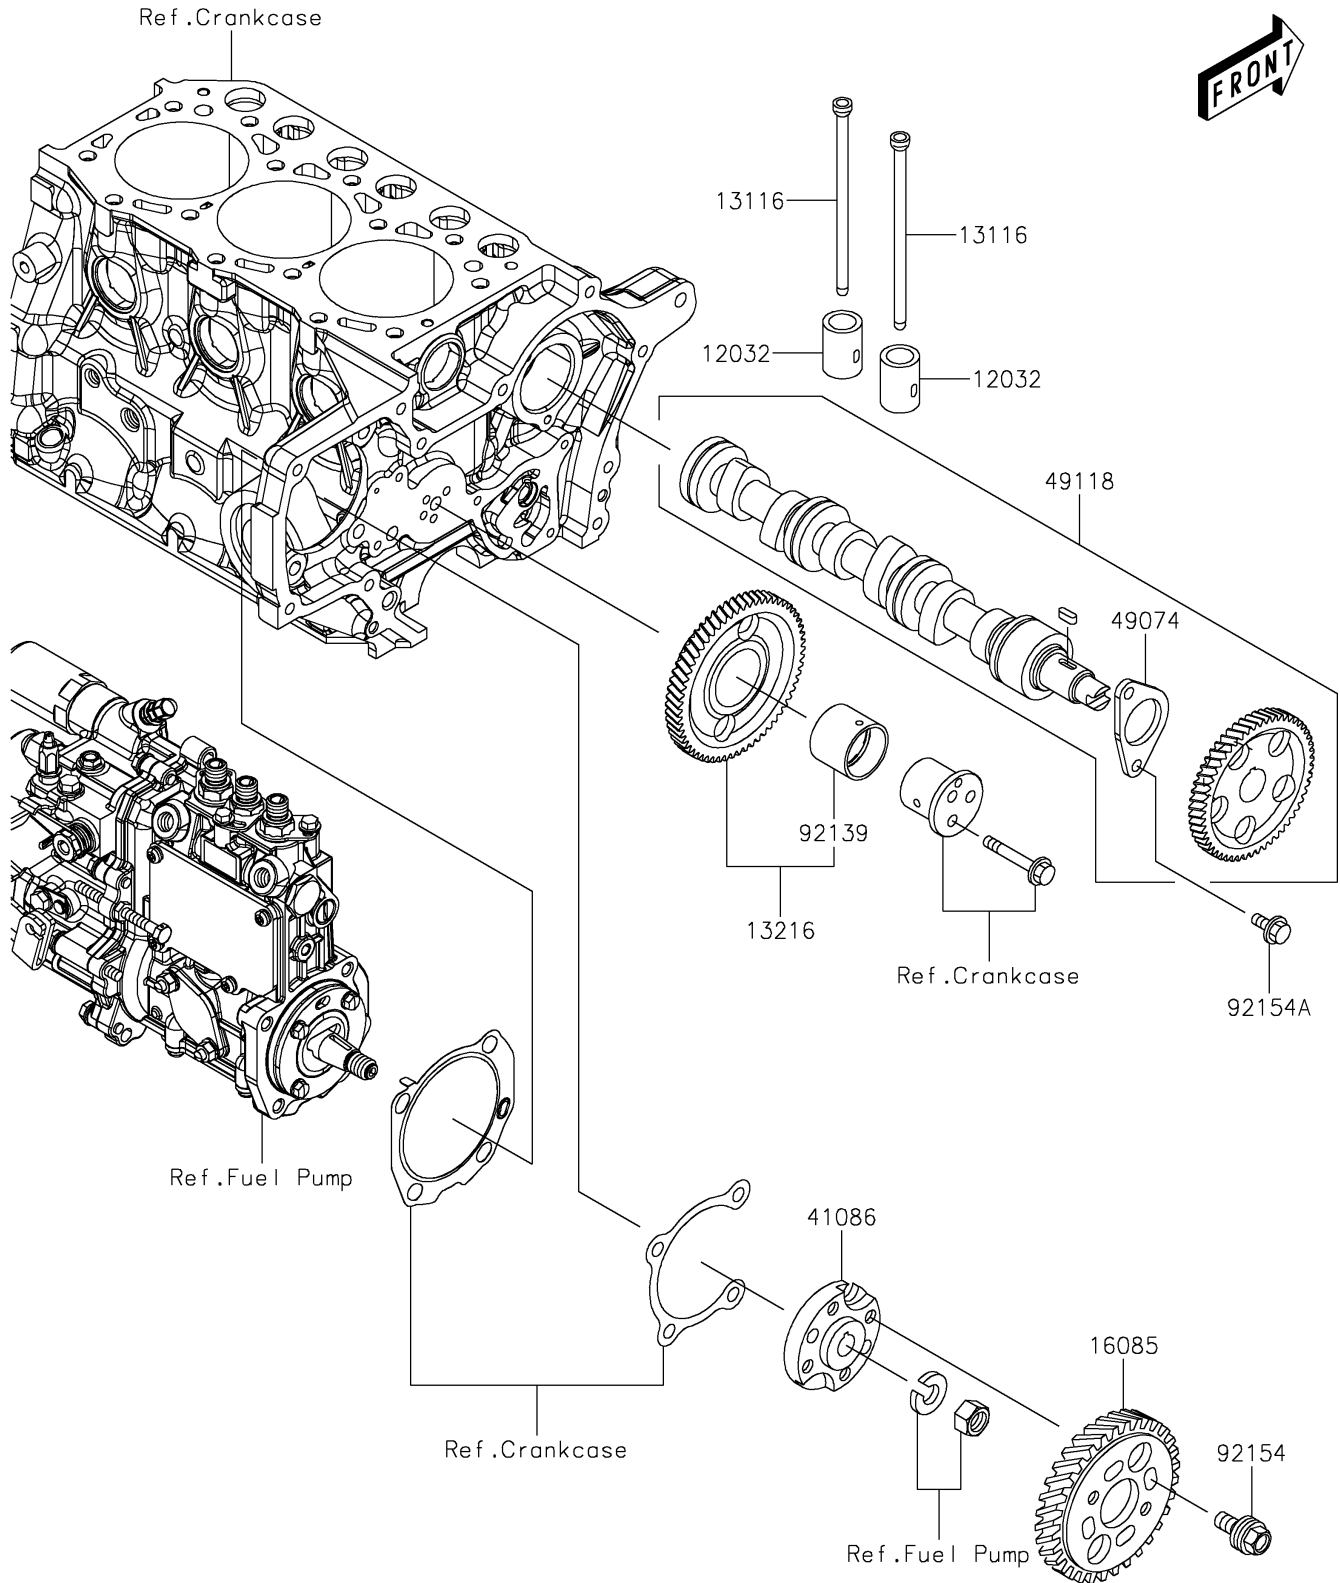

2017 MULE PRO-DXT™ DIESEL

PARTS DIAGRAM

Valve(s)/Camshaft(s)

E1211

2017 MULE PRO-DXT™ DIESEL

PARTS LIST

Valve(s)/Camshaft(s)

ITEM NAME

PART NUMBER

QUANTITY
