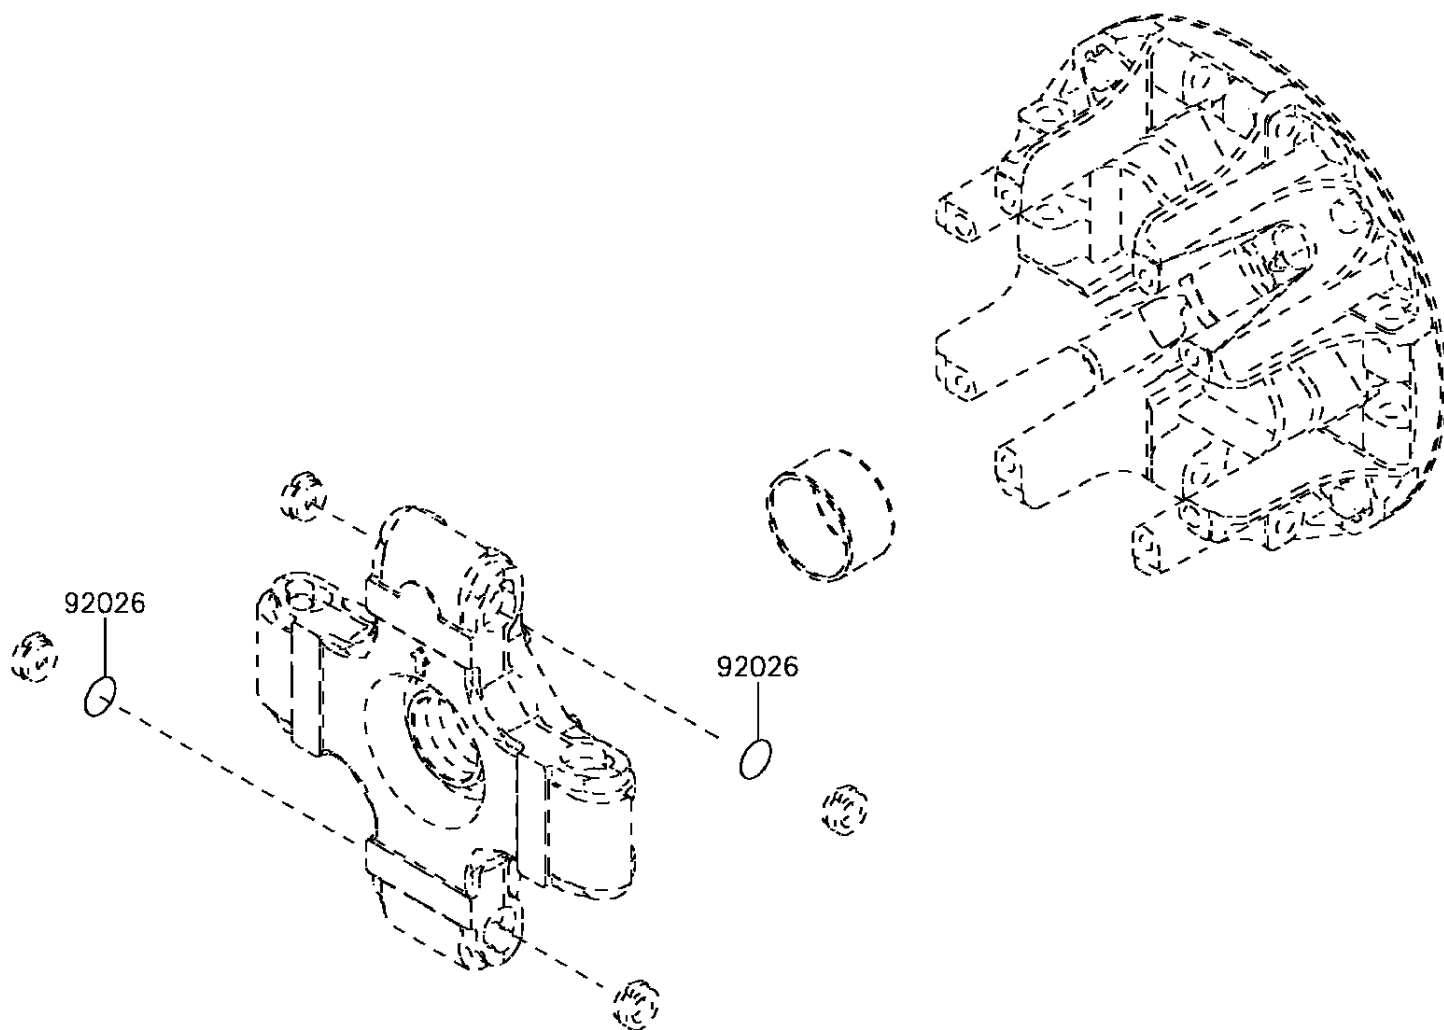

2017 MULE PRO-FX™ EPS CAMO

PARTS DIAGRAM

Optional Parts

F2890

(Ref. Drive Converter)

2017 MULE PRO-FX™ EPS CAMO

PARTS LIST

Optional Parts

ITEM NAME

PART NUMBER

QUANTITY
