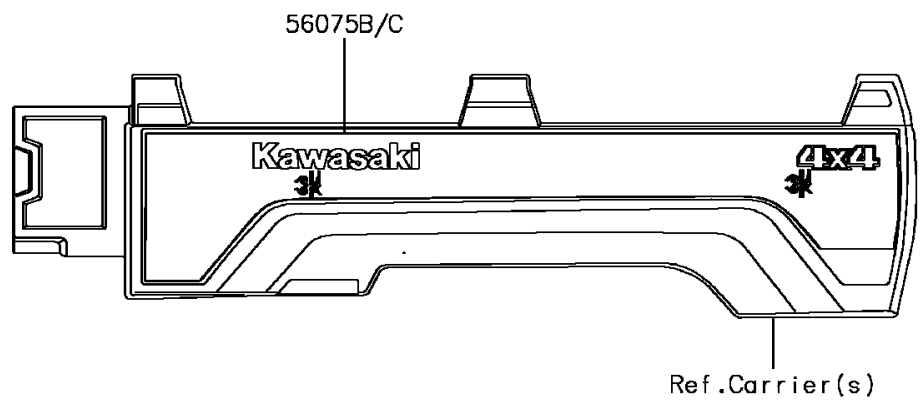

2017 MULE PRO-FX™ EPS CAMO

PARTS DIAGRAM

Decals

F2861

2017 MULE PRO-FX™ EPS CAMO

PARTS LIST

Decals

ITEM NAME	PART NUMBER	QUANTITY
-----------	-------------	----------
