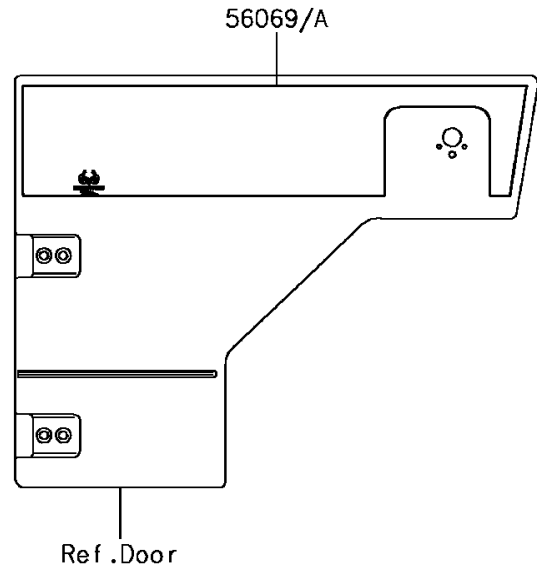

2017 MULE PRO-FX™ EPS CAMO

PARTS DIAGRAM

Decals

F2861

2017 MULE PRO-FX™ EPS CAMO

PARTS LIST

Decals

ITEM NAME	PART NUMBER	QUANTITY
-----------	-------------	----------
