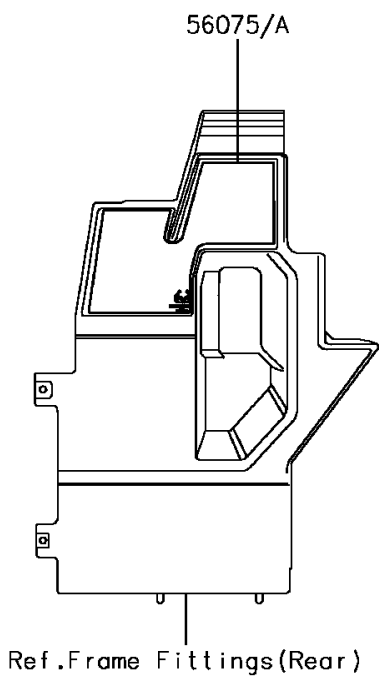

2017 MULE PRO-FX™ EPS CAMO

PARTS DIAGRAM

Decals

F2861

2017 MULE PRO-FX™ EPS CAMO

PARTS LIST

Decals

ITEM NAME	PART NUMBER	QUANTITY
-----------	-------------	----------
