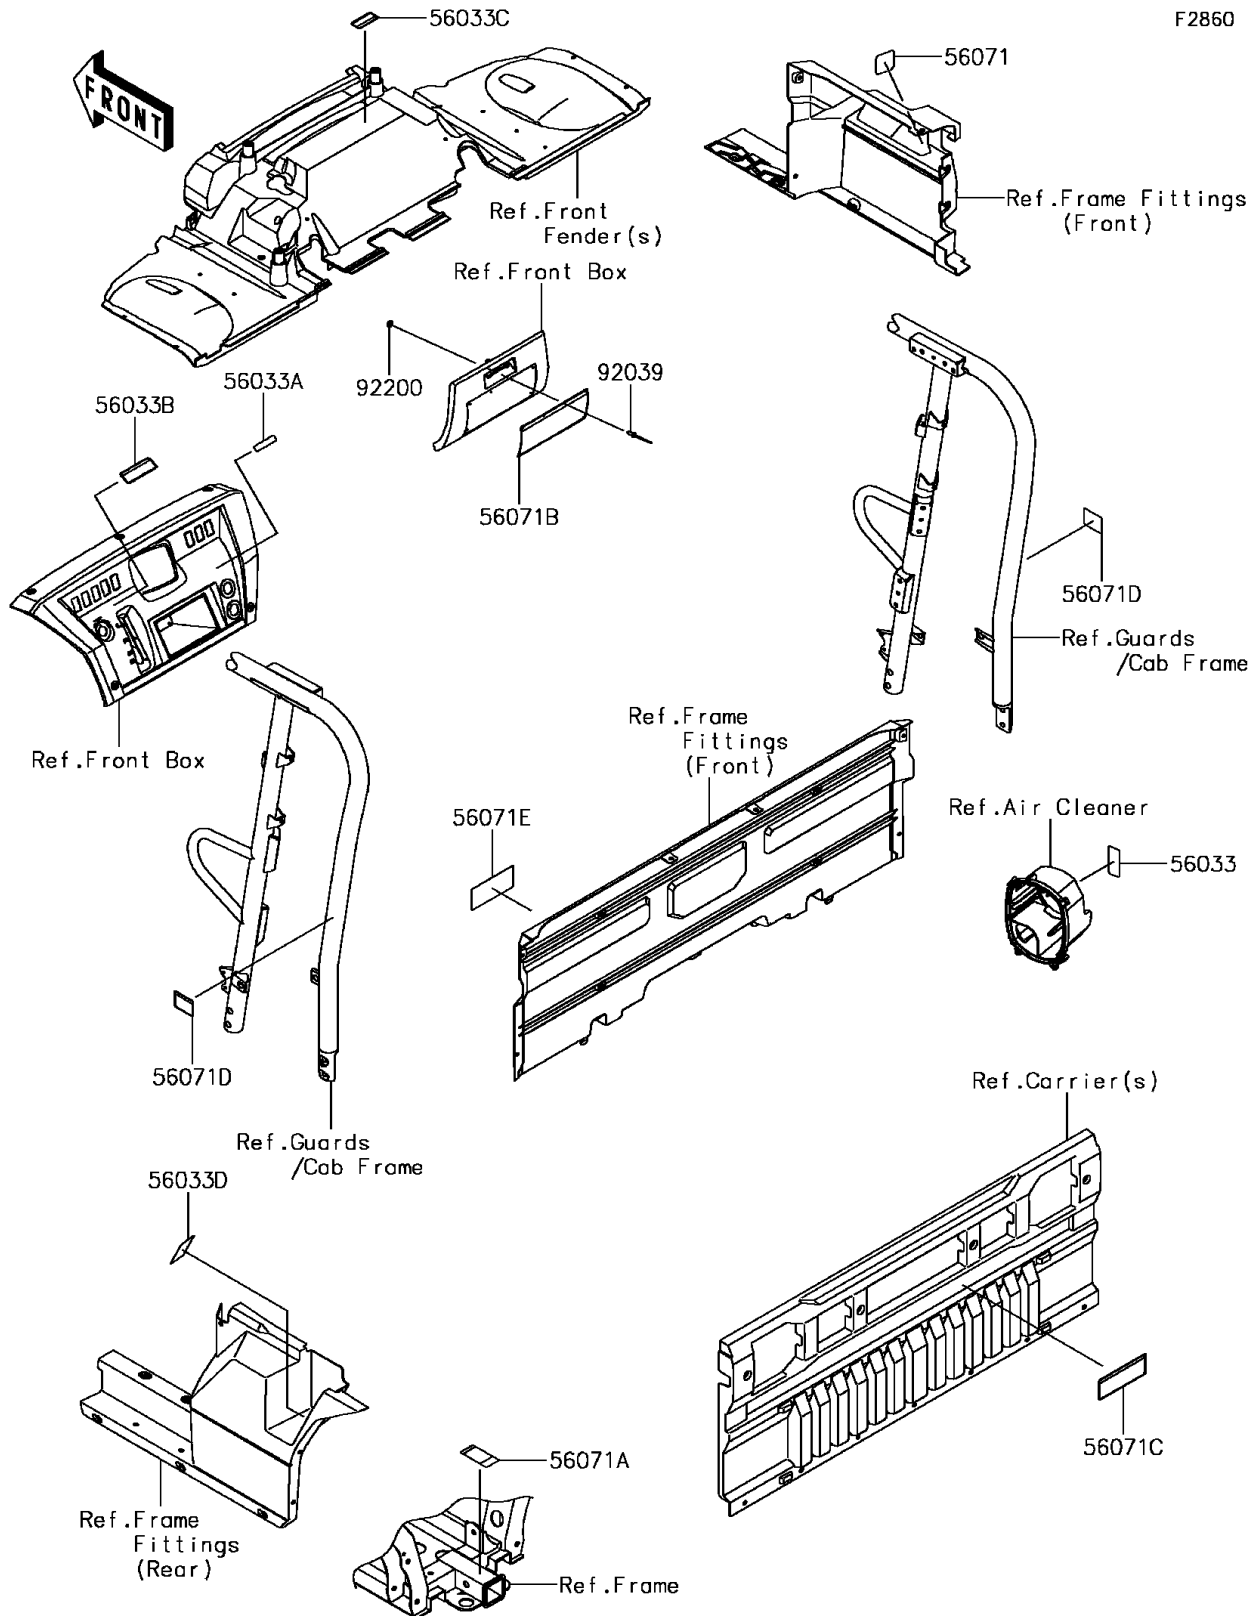

2017 MULE PRO-FX™ EPS CAMO

PARTS DIAGRAM

Labels

2017 MULE PRO-FX™ EPS CAMO

PARTS LIST

Labels

ITEM NAME	PART NUMBER	QUANTITY
-----------	-------------	----------
