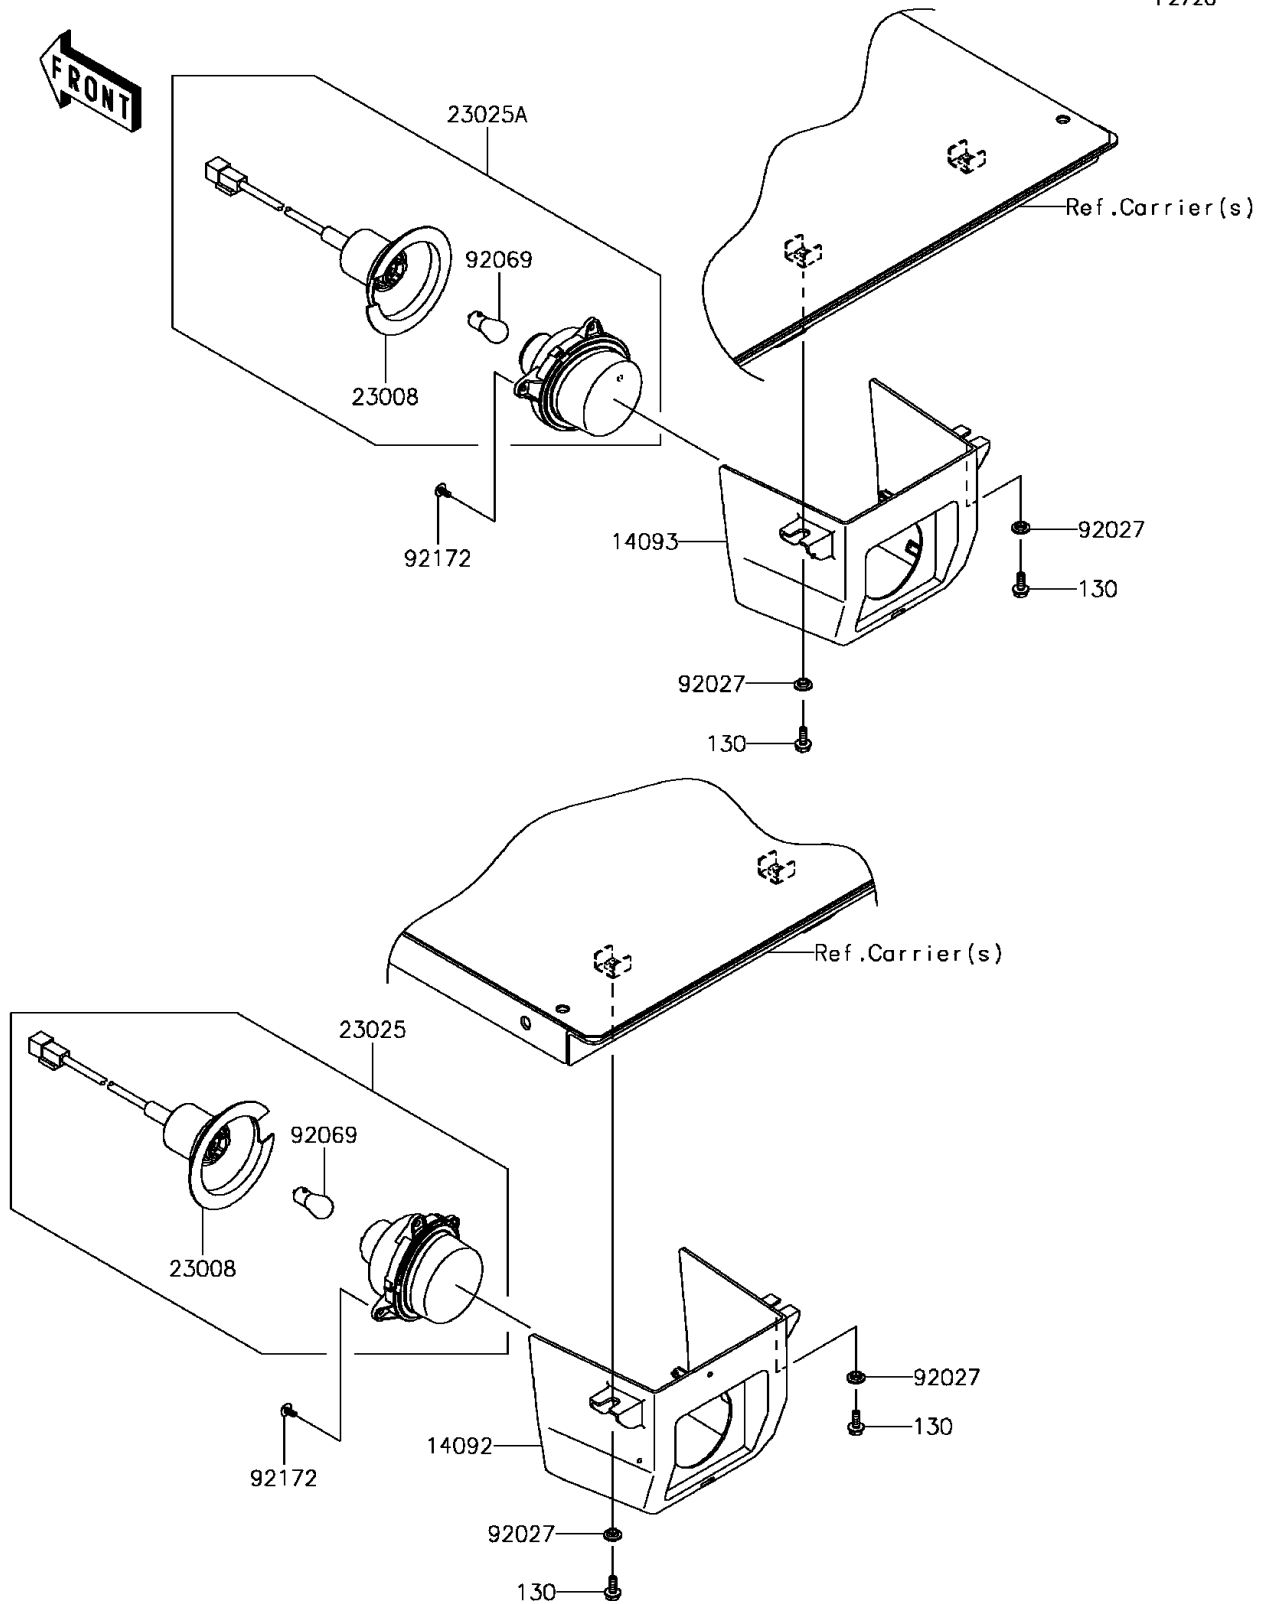

2017 MULE PRO-FX™ EPS CAMO

PARTS DIAGRAM

Taillight(s)

F2720

2017 MULE PRO-FX™ EPS CAMO

PARTS LIST

Taillight(s)

ITEM NAME

PART NUMBER

QUANTITY
