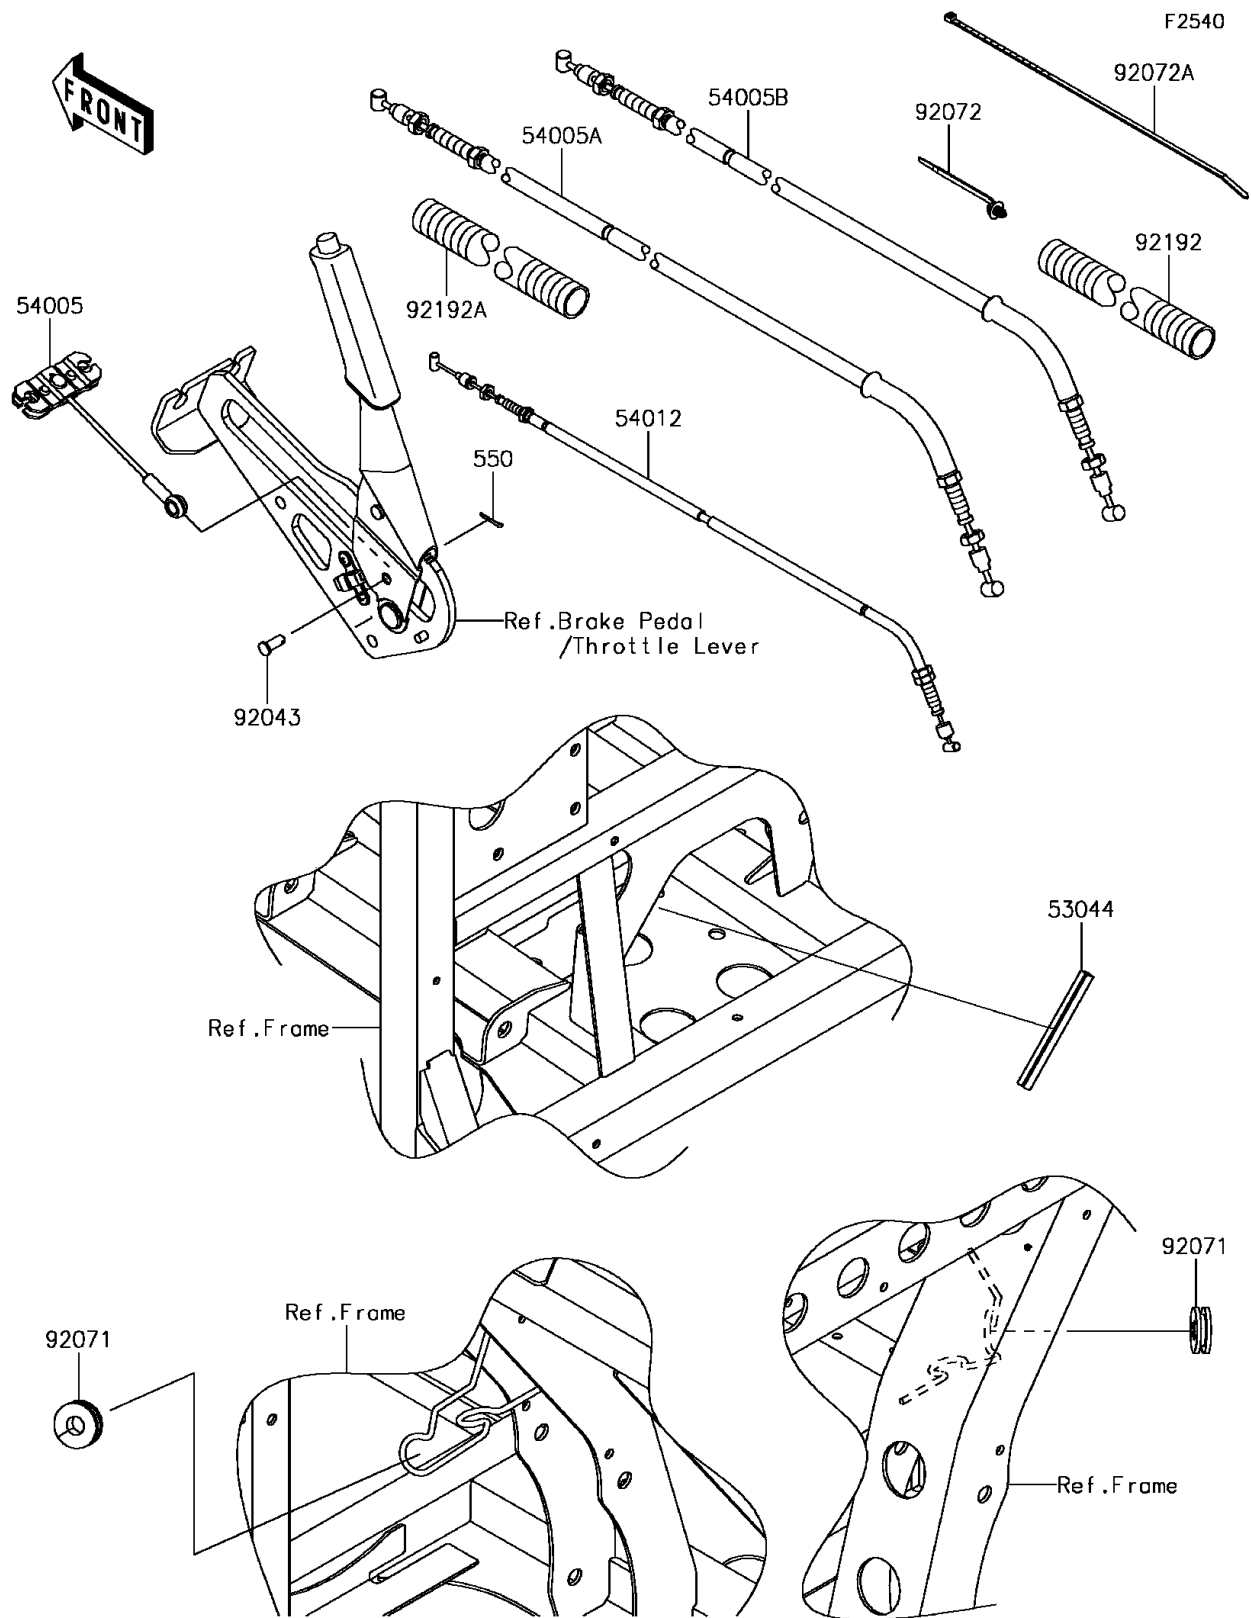

2017 MULE PRO-FX™ EPS CAMO

PARTS DIAGRAM

Cables

2017 MULE PRO-FX™ EPS CAMO

PARTS LIST

Cables

ITEM NAME	PART NUMBER	QUANTITY
-----------	-------------	----------
