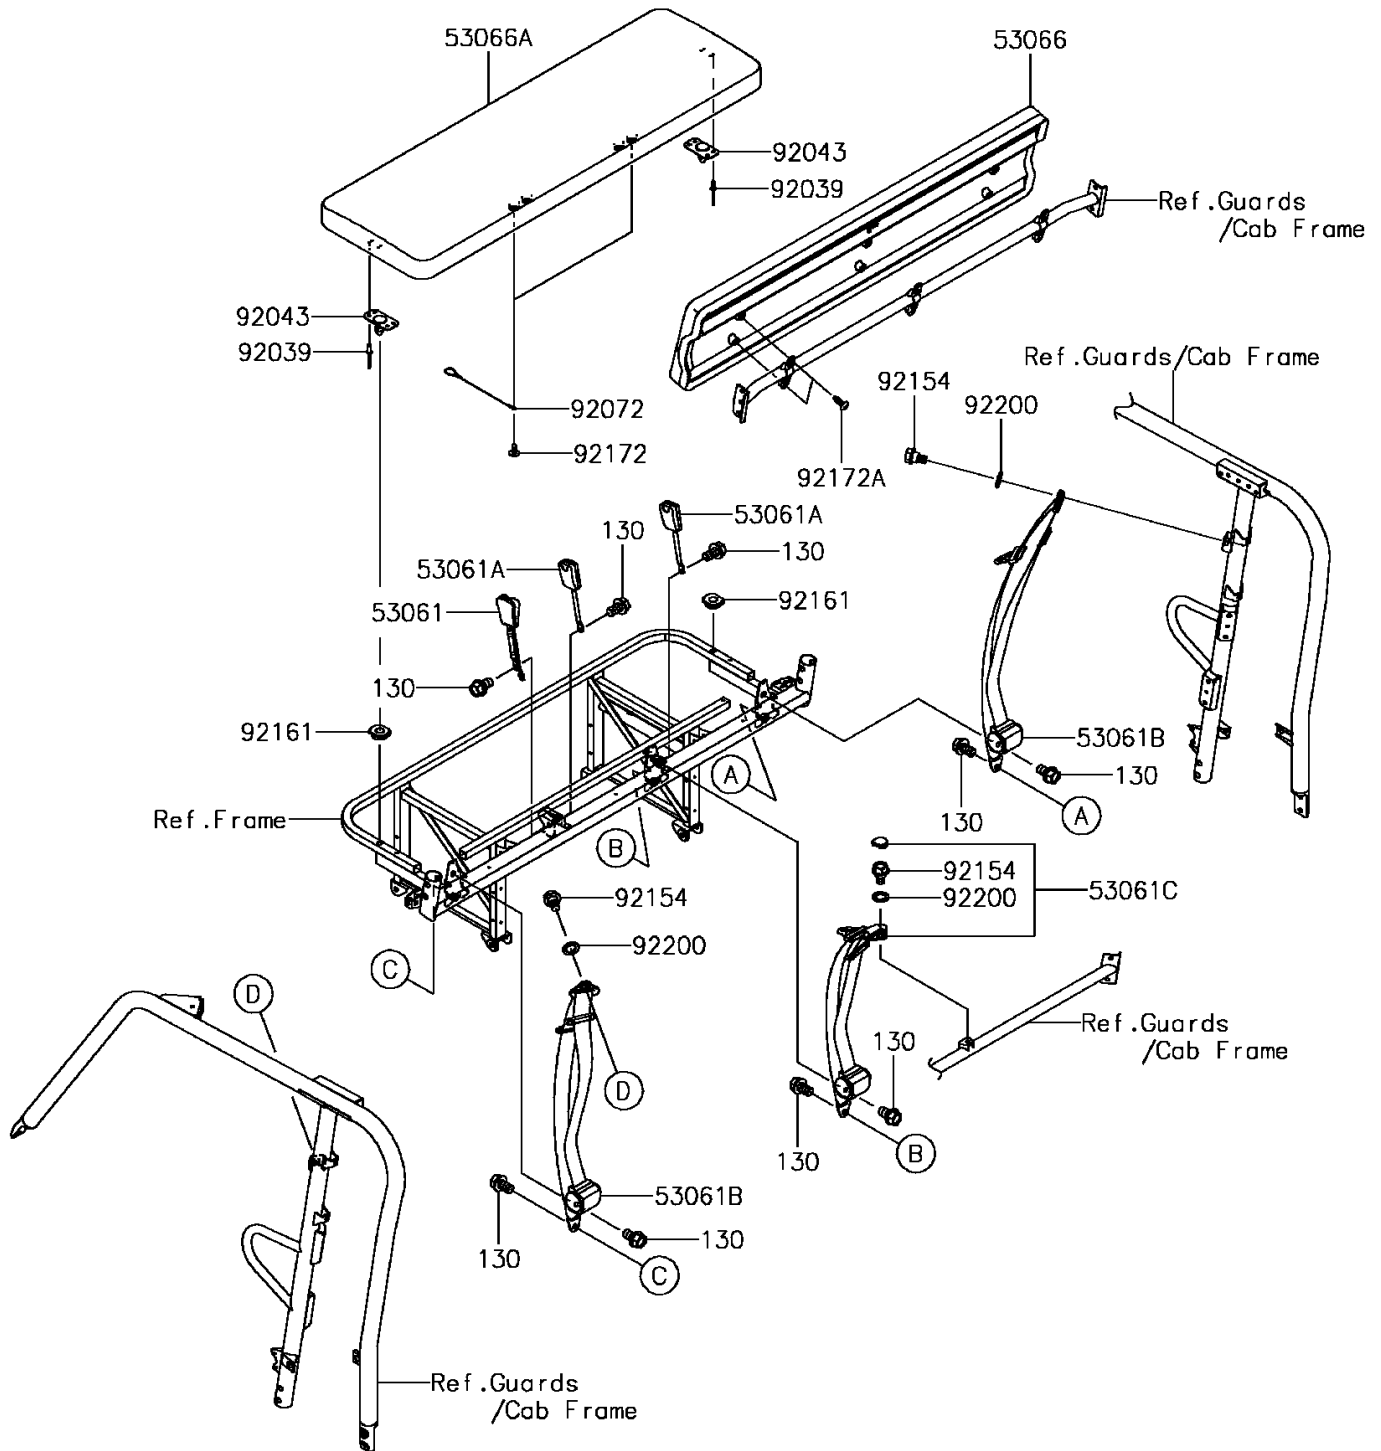

2017 MULE PRO-FX™ EPS CAMO

PARTS DIAGRAM

Seat

F2510

2017 MULE PRO-FX™ EPS CAMO

PARTS LIST

Seat

ITEM NAME	PART NUMBER	QUANTITY
-----------	-------------	----------
