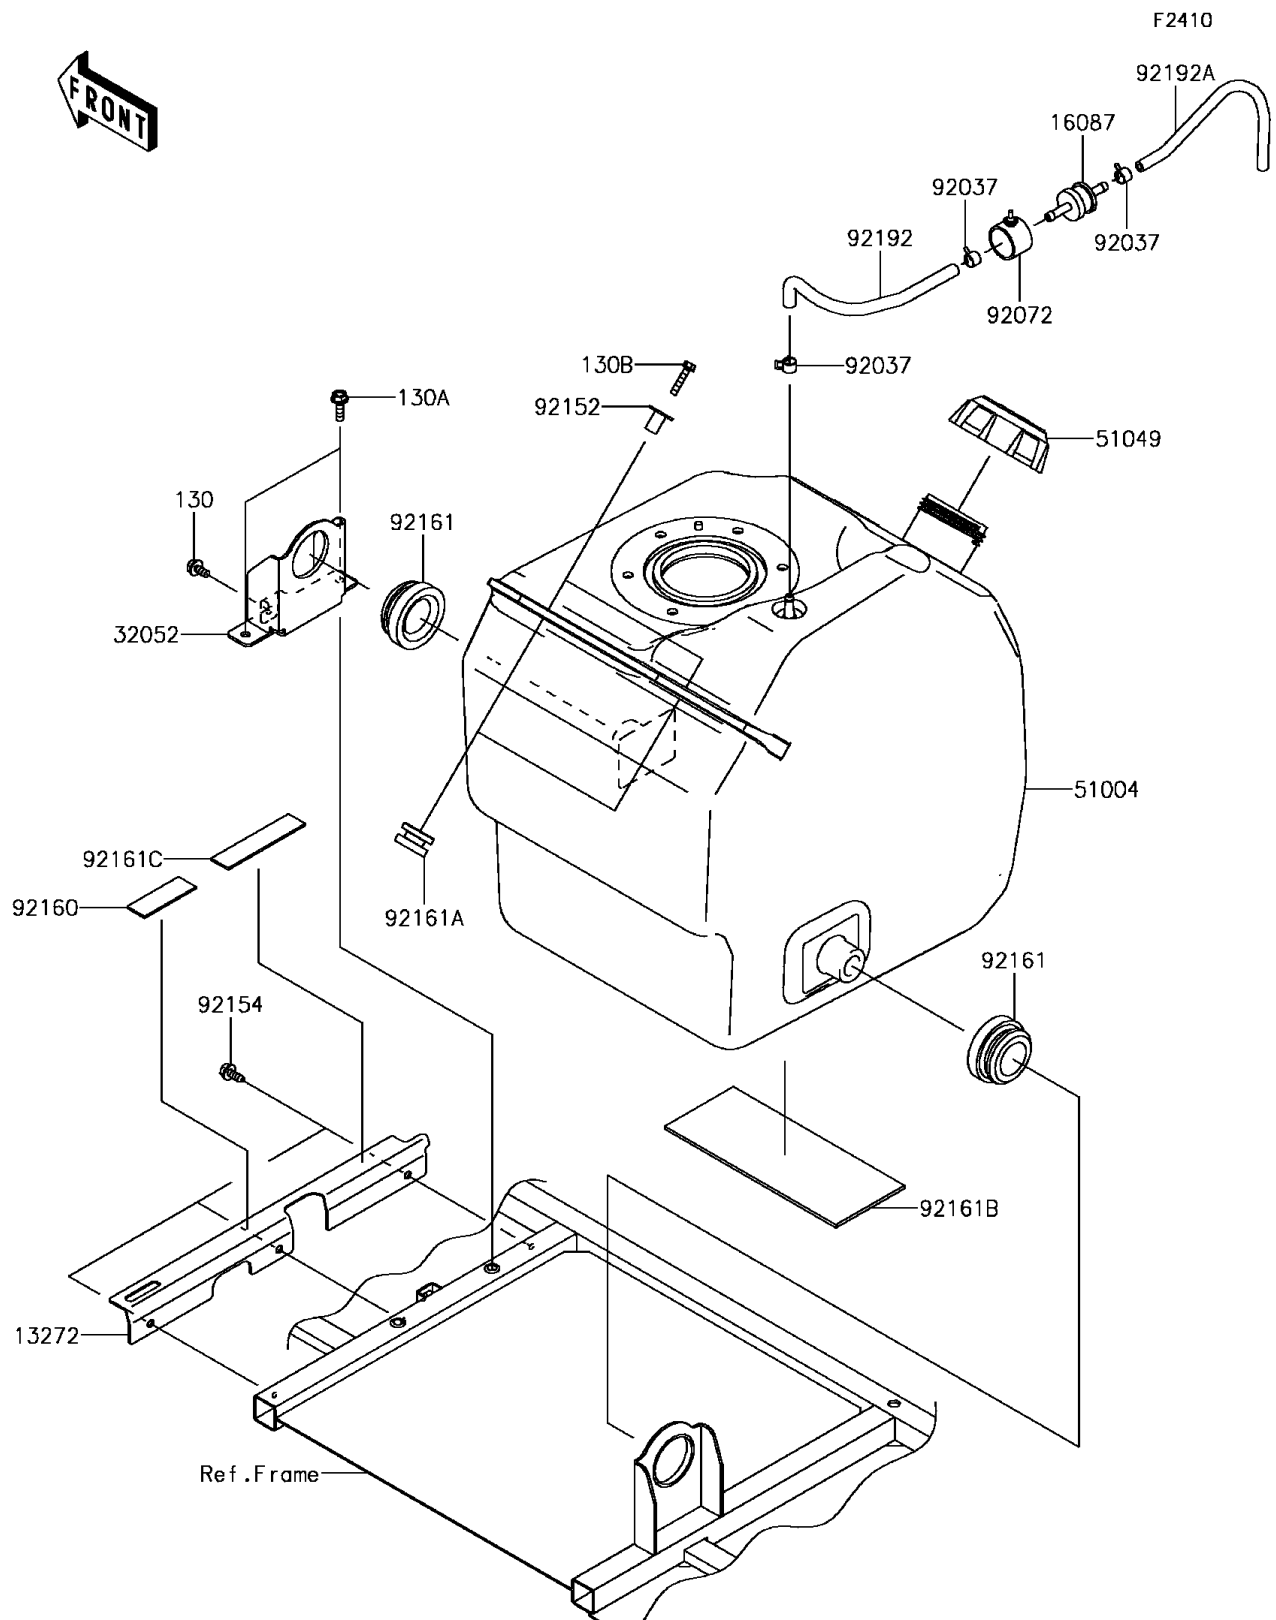

2017 MULE PRO-FX™ EPS CAMO

PARTS DIAGRAM

Fuel Tank

2017 MULE PRO-FX™ EPS CAMO

PARTS LIST

Fuel Tank

ITEM NAME	PART NUMBER	QUANTITY
-----------	-------------	----------
