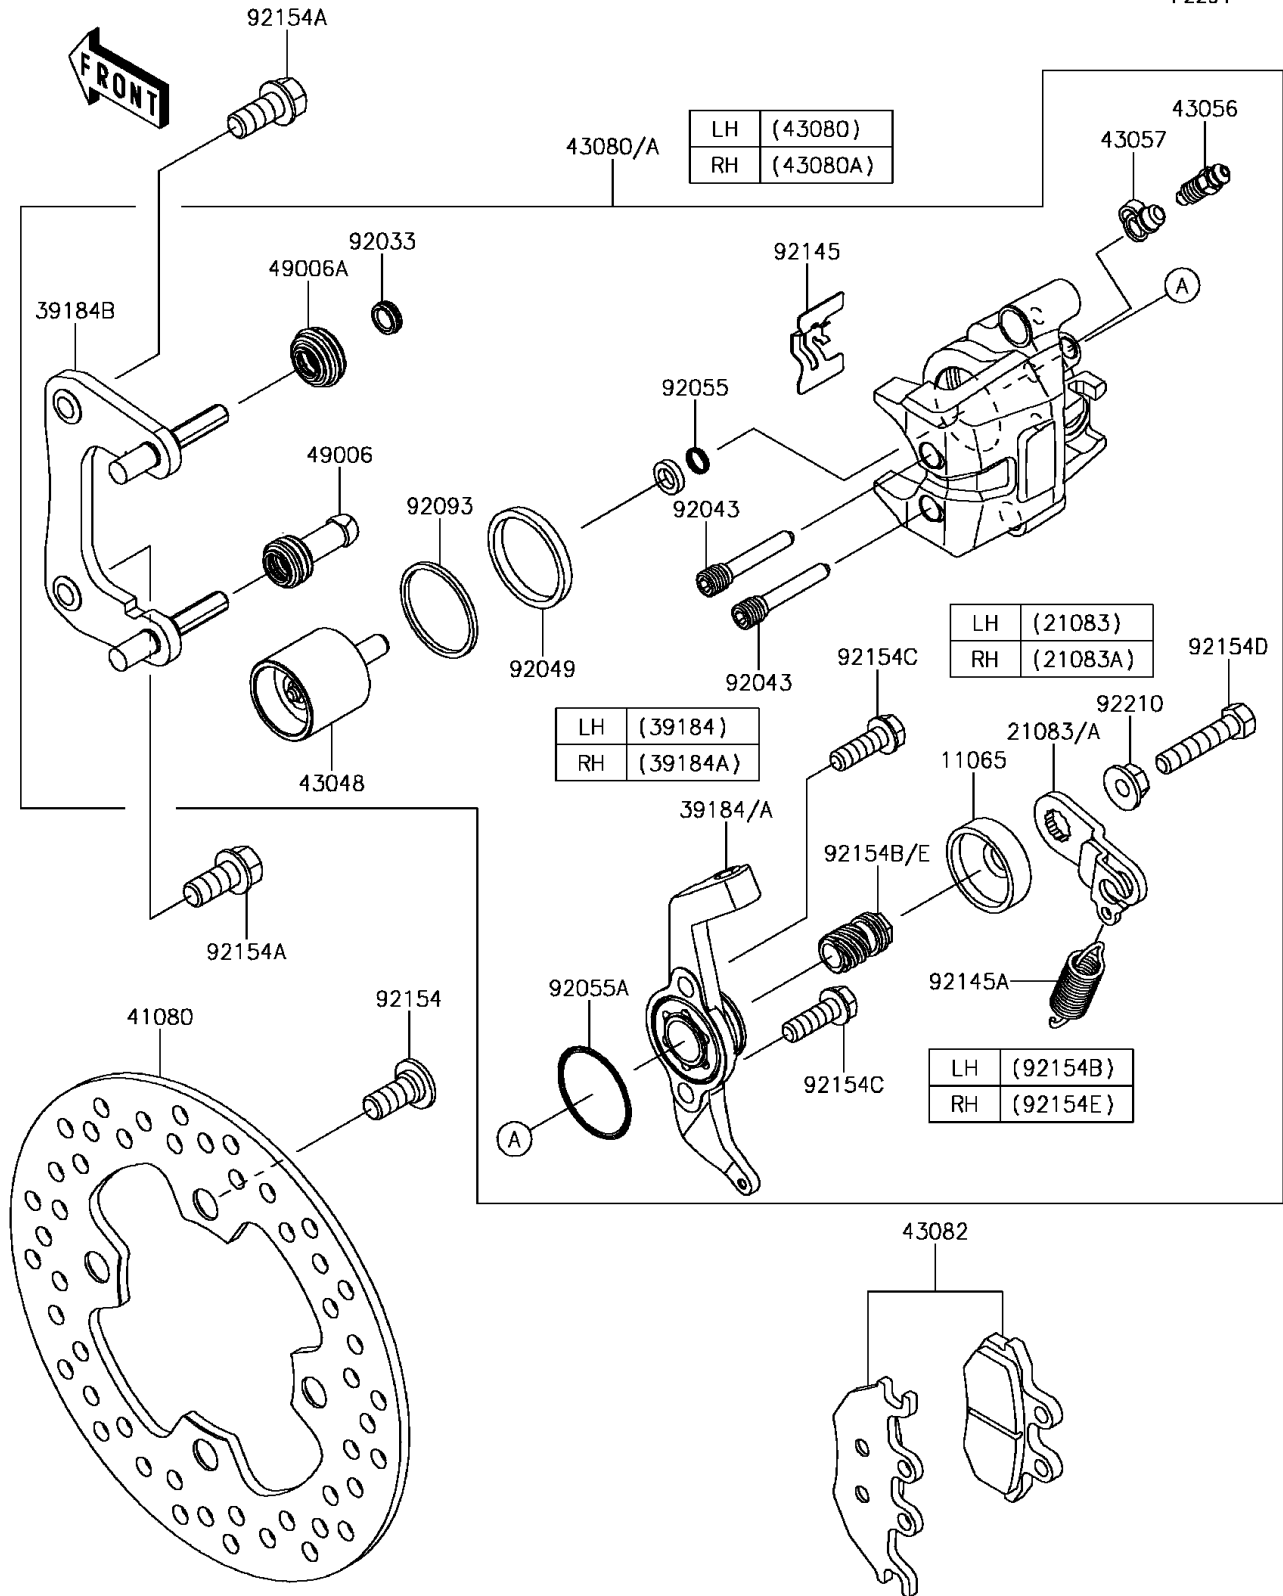

2017 MULE PRO-FX™ EPS CAMO

PARTS DIAGRAM

Rear Brake

F2294

2017 MULE PRO-FX™ EPS CAMO

PARTS LIST

Rear Brake

ITEM NAME	PART NUMBER	QUANTITY
-----------	-------------	----------
