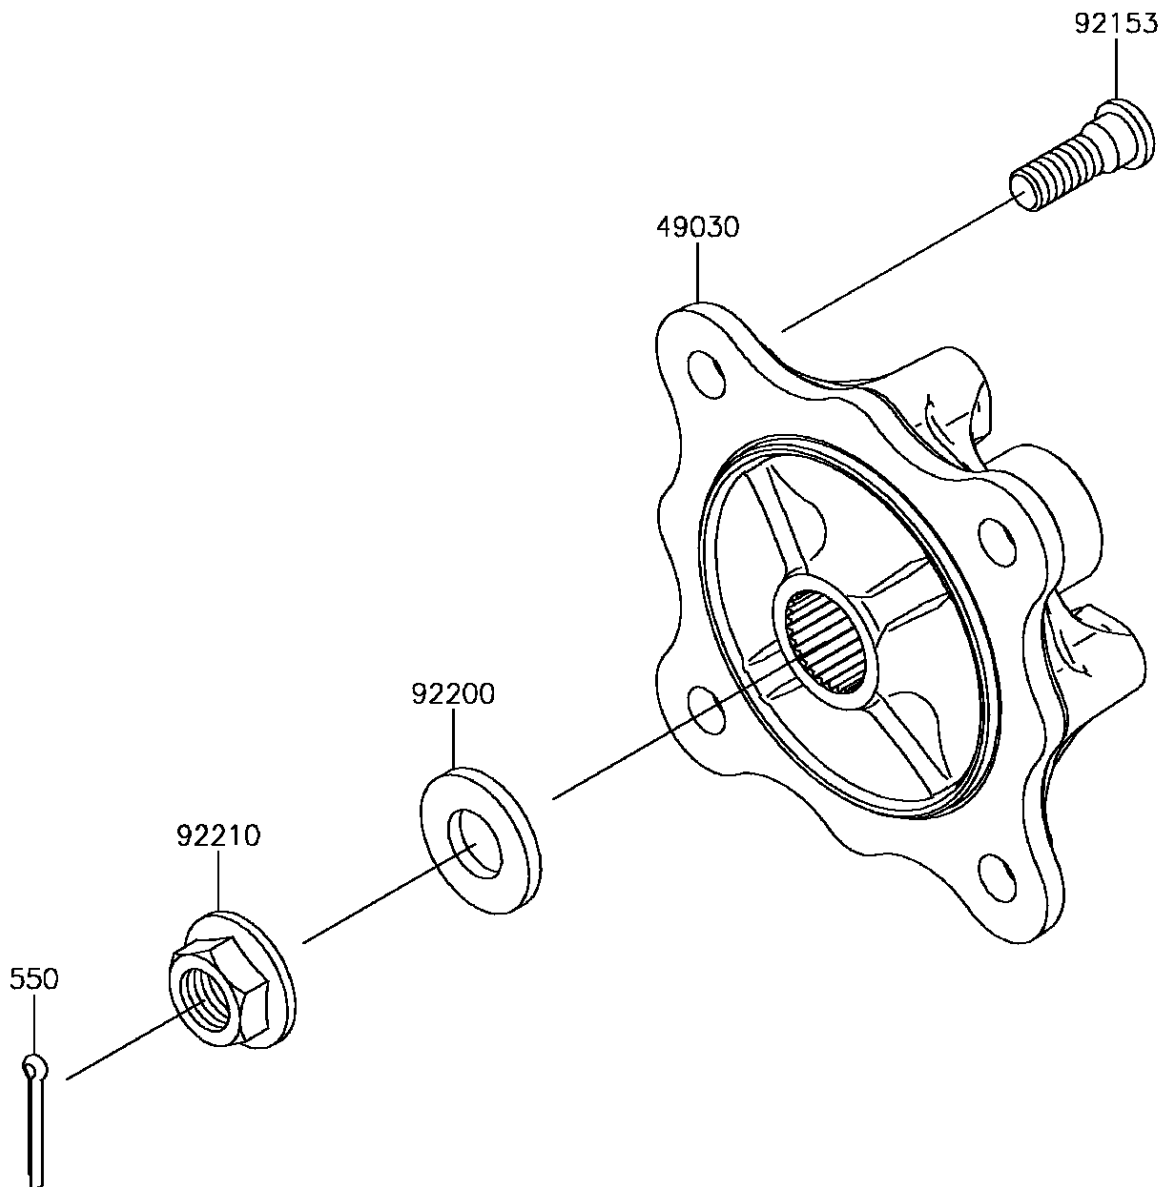

2017 MULE PRO-FX™ EPS CAMO

PARTS DIAGRAM

Rear Hubs/Brakes

F2240

2017 MULE PRO-FX™ EPS CAMO

PARTS LIST

Rear Hubs/Brakes

ITEM NAME	PART NUMBER	QUANTITY
-----------	-------------	----------
