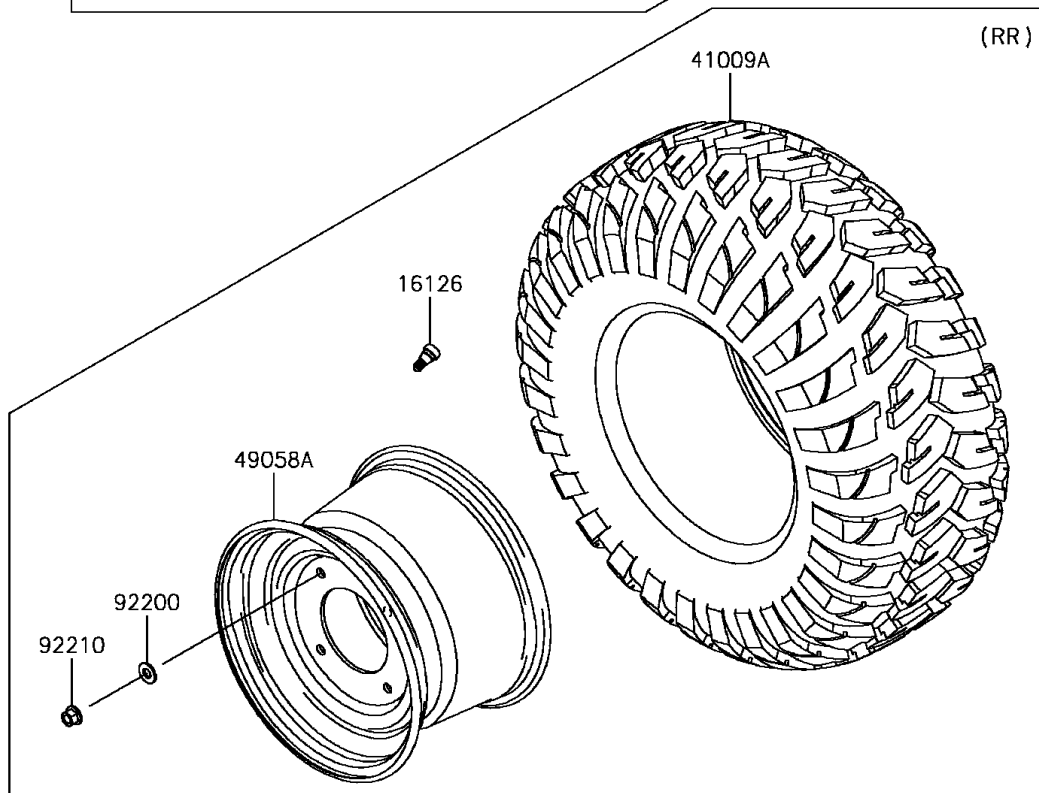

2017 MULE PRO-FX™ EPS CAMO

PARTS DIAGRAM

Wheels/Tires

2017 MULE PRO-FX™ EPS CAMO

PARTS LIST

Wheels/Tires

ITEM NAME	PART NUMBER	QUANTITY
-----------	-------------	----------
