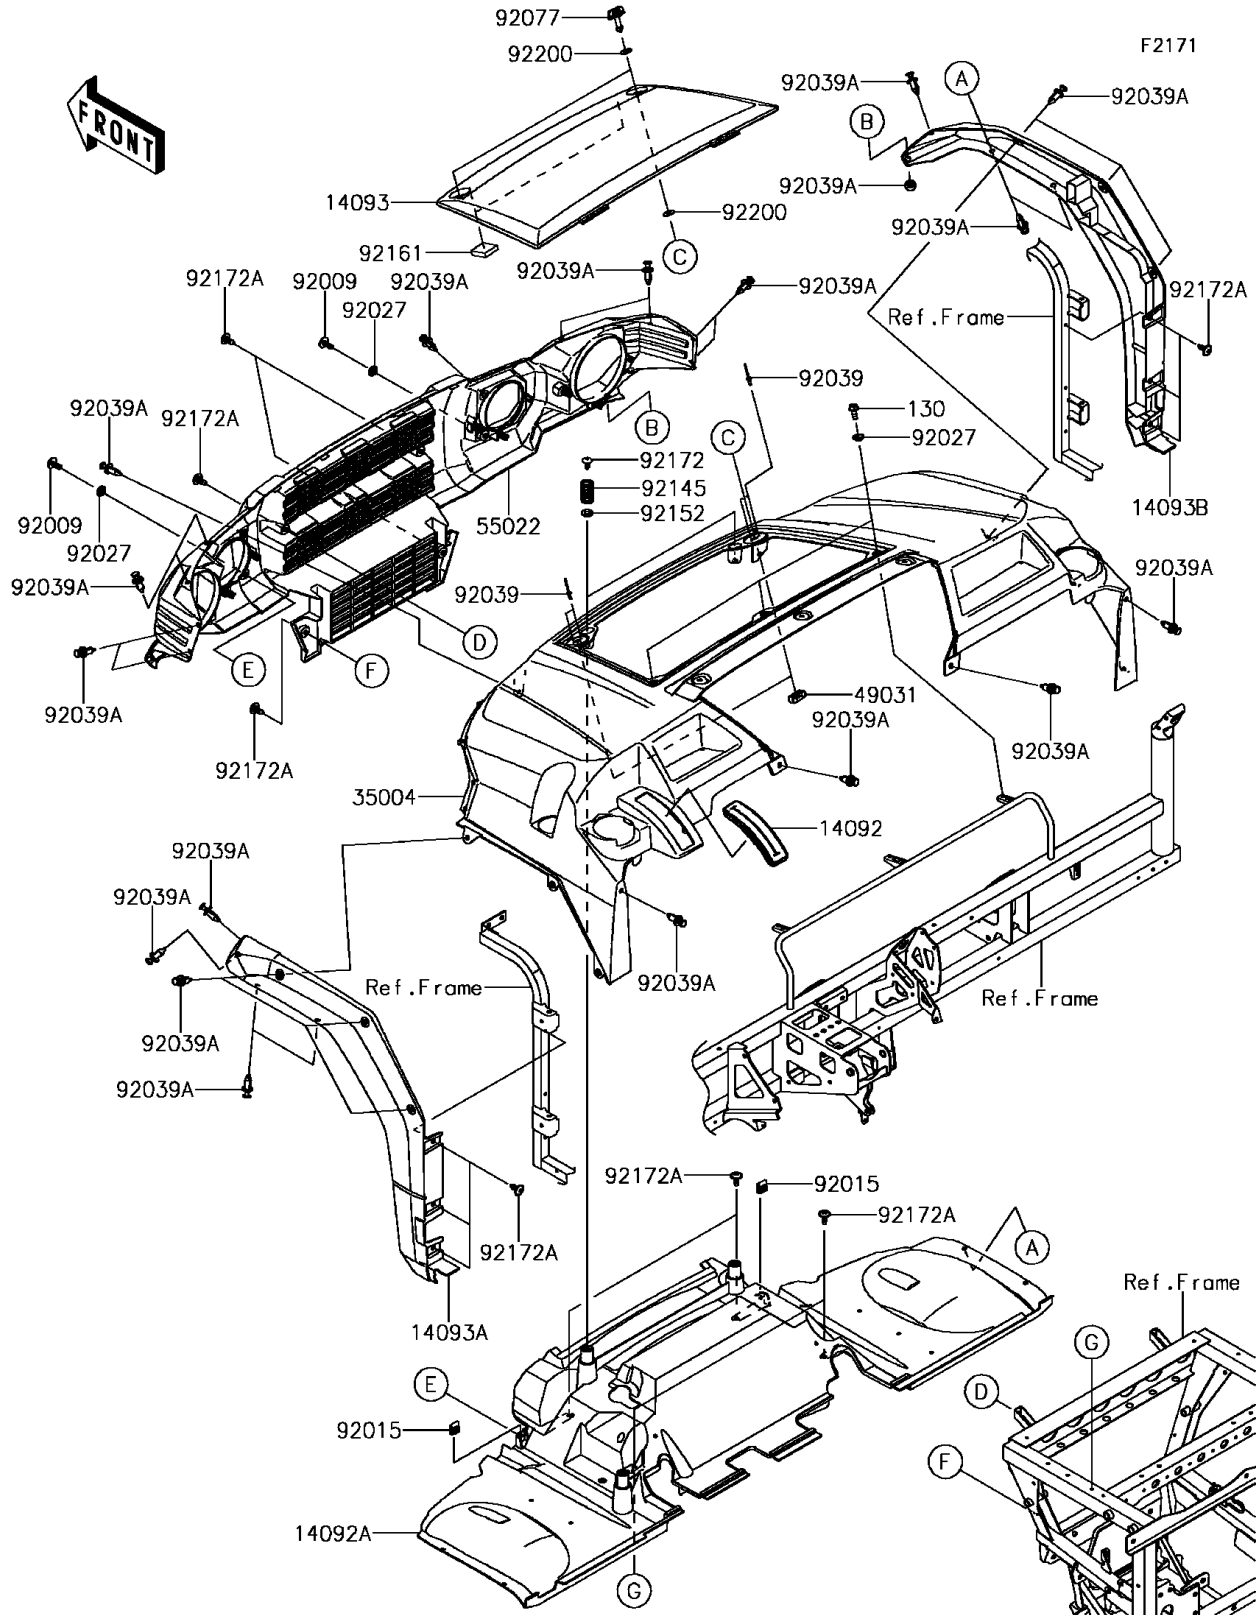

2017 MULE PRO-FX™ EPS CAMO

PARTS DIAGRAM

Front Fender(s)

2017 MULE PRO-FX™ EPS CAMO

PARTS LIST

Front Fender(s)

ITEM NAME

PART NUMBER

QUANTITY
