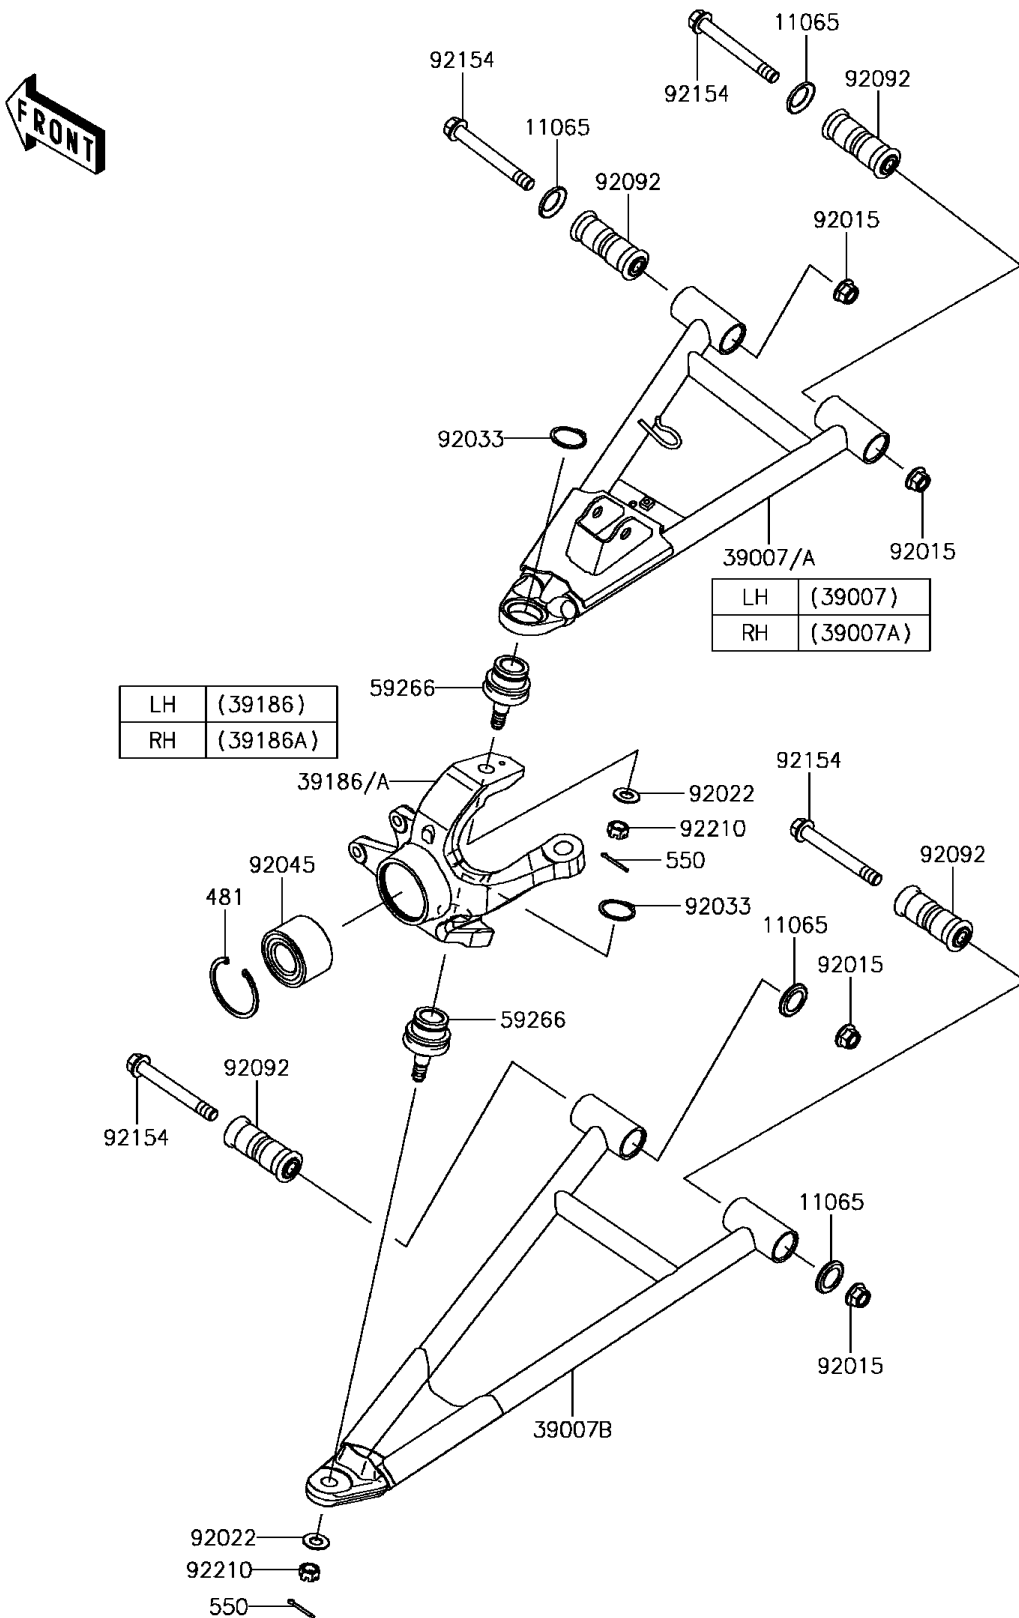

2017 MULE PRO-FX™ EPS CAMO

PARTS DIAGRAM

Front Suspension

F2152

2017 MULE PRO-FX™ EPS CAMO

PARTS LIST

Front Suspension

ITEM NAME	PART NUMBER	QUANTITY
-----------	-------------	----------
