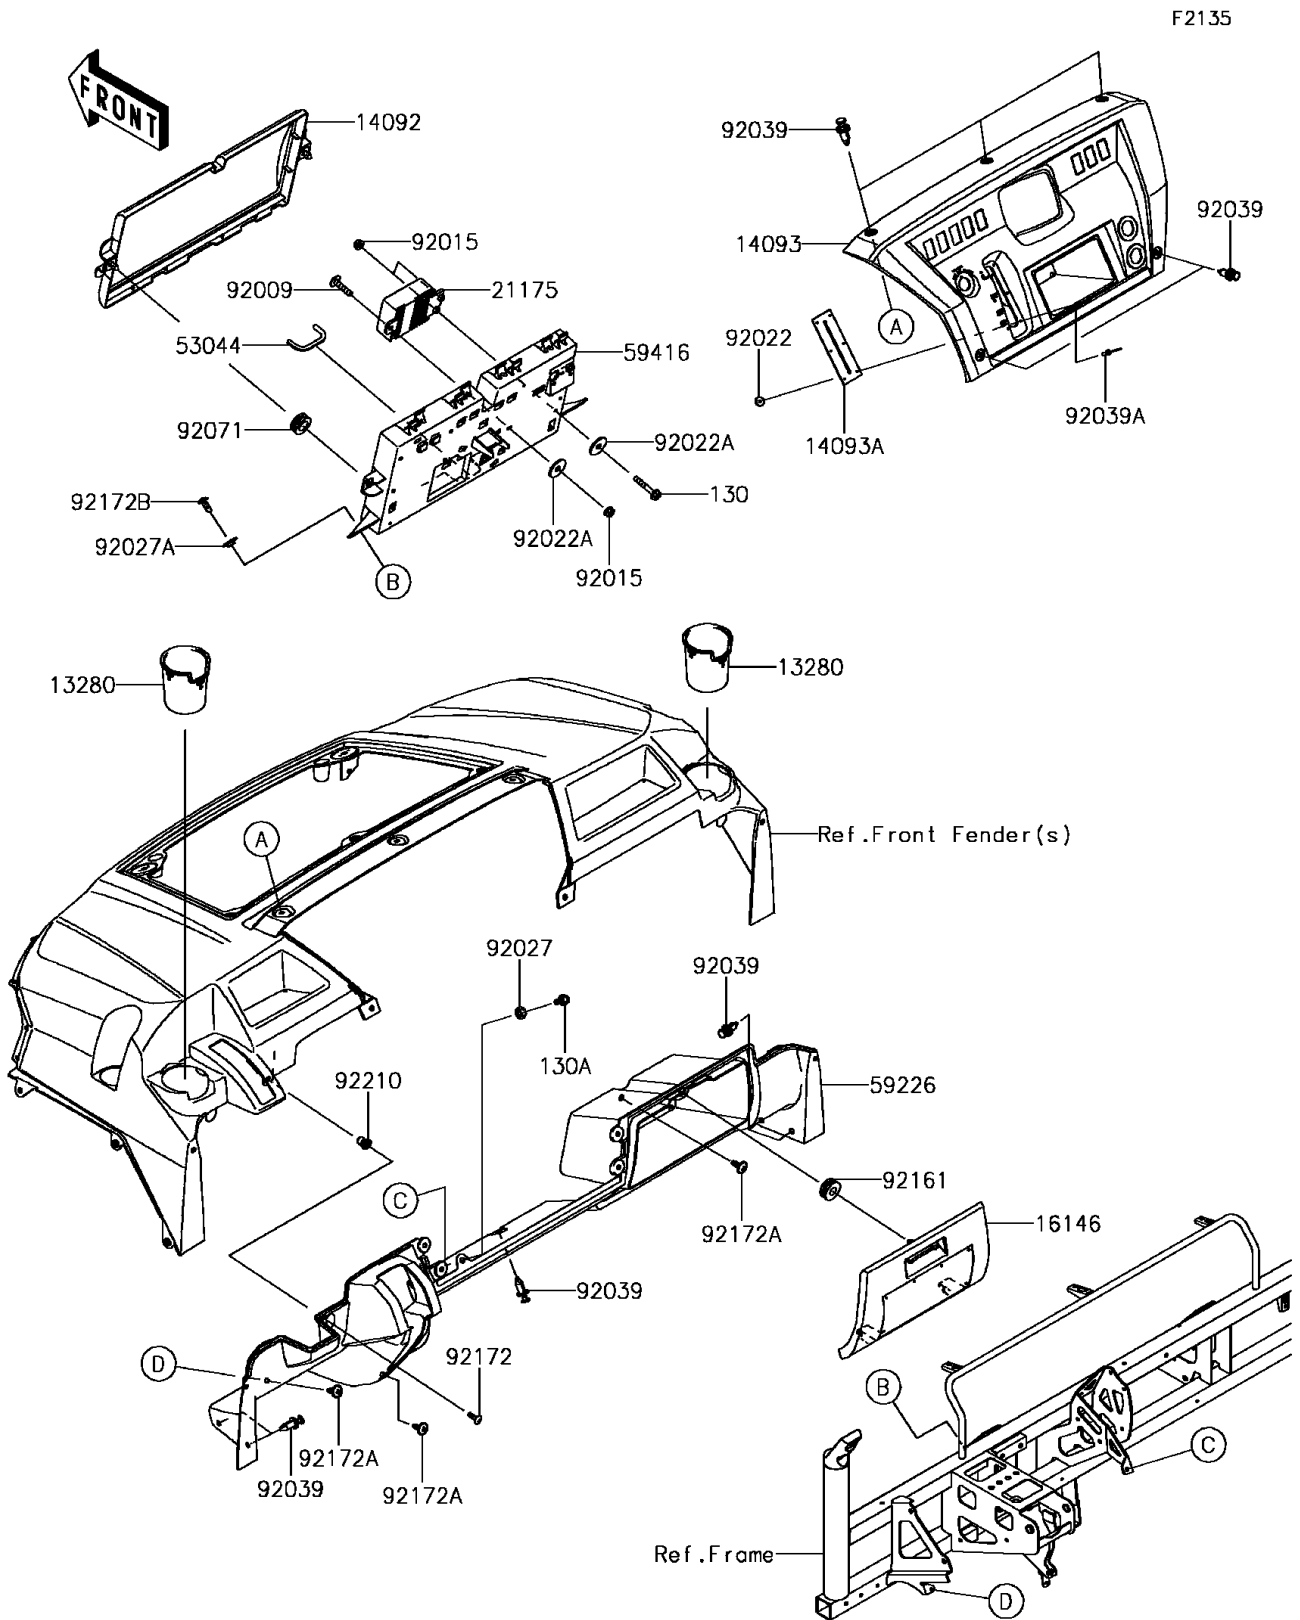

2017 MULE PRO-FX™ EPS CAMO

PARTS DIAGRAM

Front Box

2017 MULE PRO-FX™ EPS CAMO

PARTS LIST

Front Box

ITEM NAME	PART NUMBER	QUANTITY
-----------	-------------	----------
