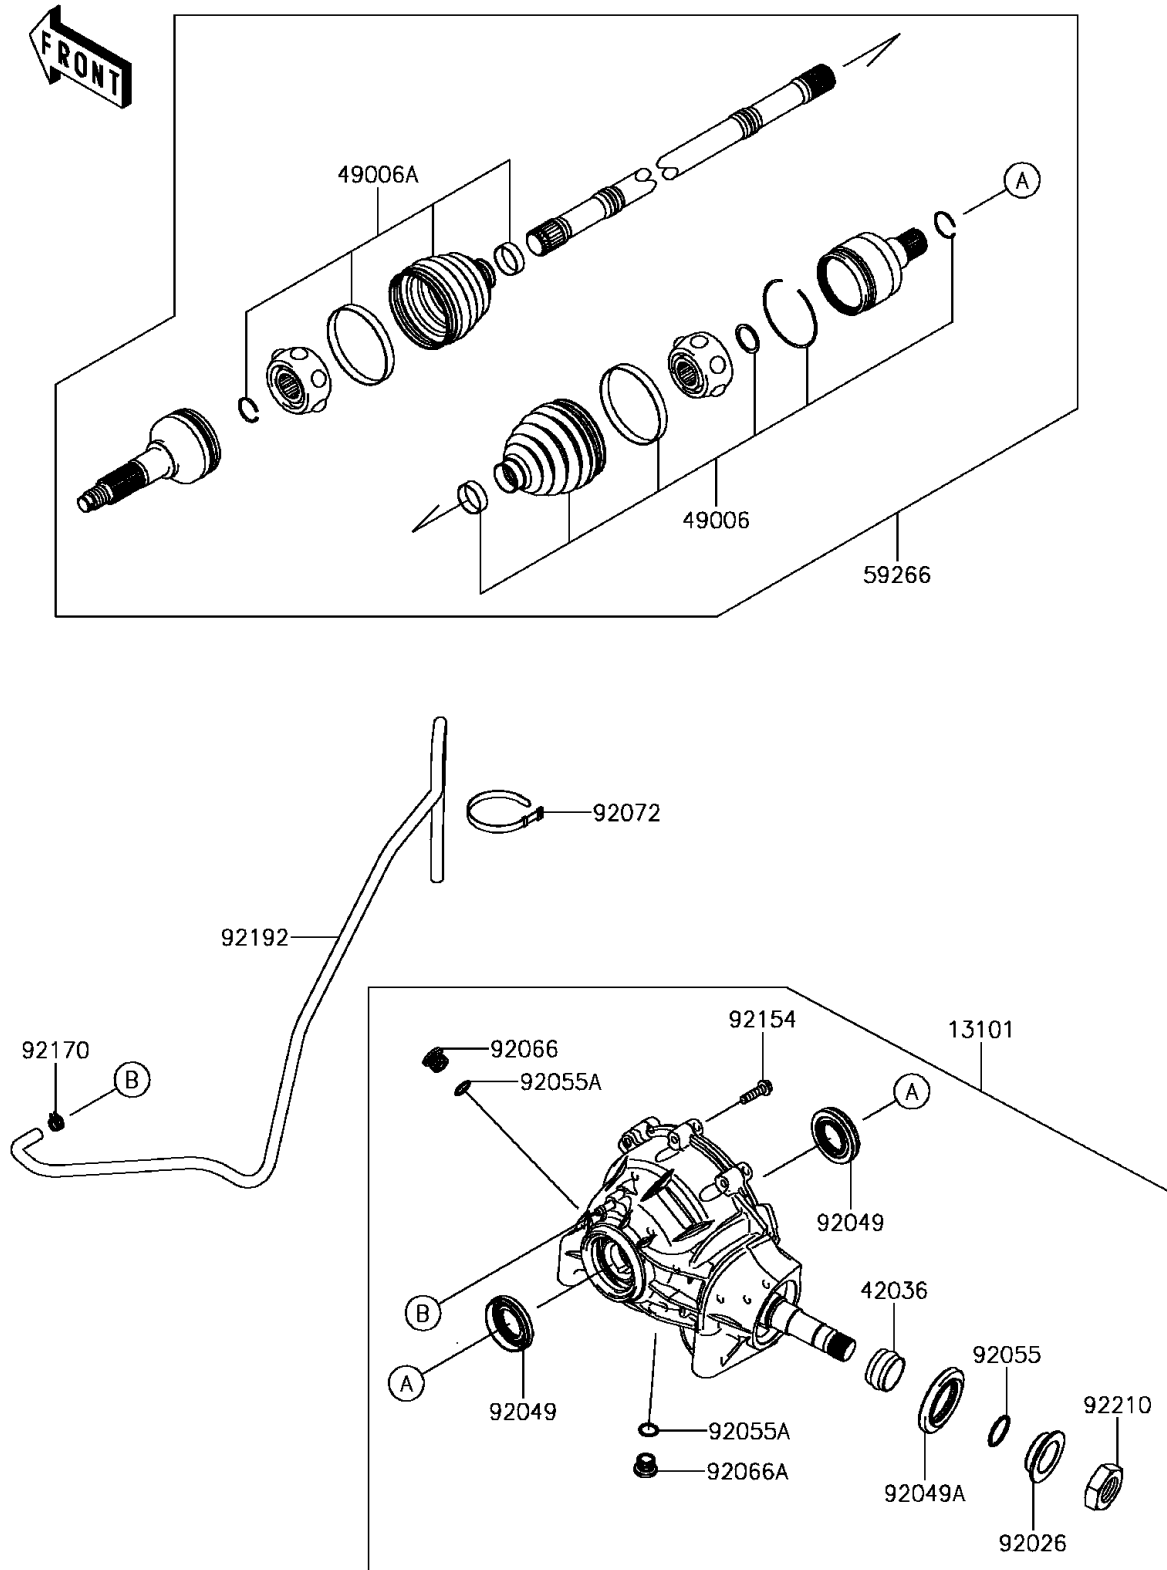

2017 MULE PRO-FX™ EPS CAMO

PARTS DIAGRAM

Drive Shaft-Front

E3136

2017 MULE PRO-FX™ EPS CAMO

PARTS LIST

Drive Shaft-Front

ITEM NAME	PART NUMBER	QUANTITY
-----------	-------------	----------
