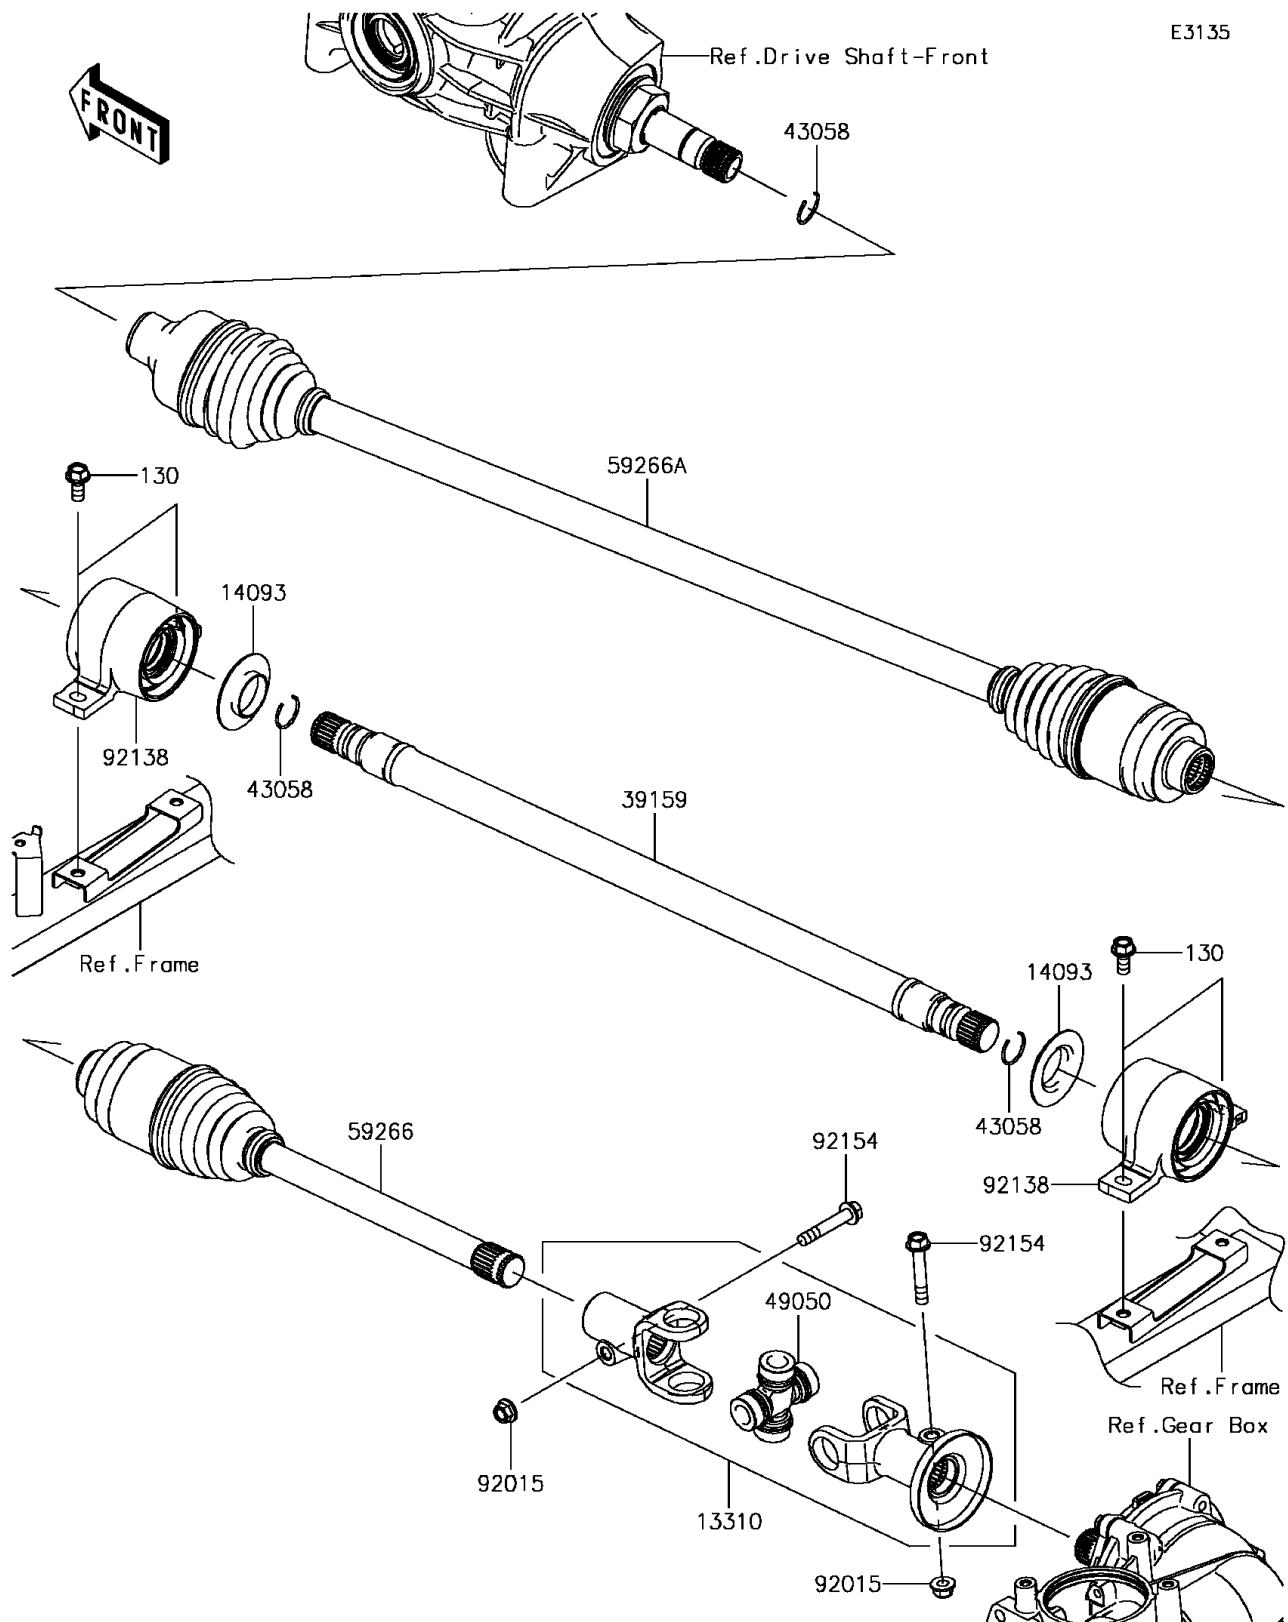

2017 MULE PRO-FX™ EPS CAMO

PARTS DIAGRAM

Drive Shaft-Propeller

2017 MULE PRO-FX™ EPS CAMO

PARTS LIST

Drive Shaft-Propeller

ITEM NAME	PART NUMBER	QUANTITY
-----------	-------------	----------
