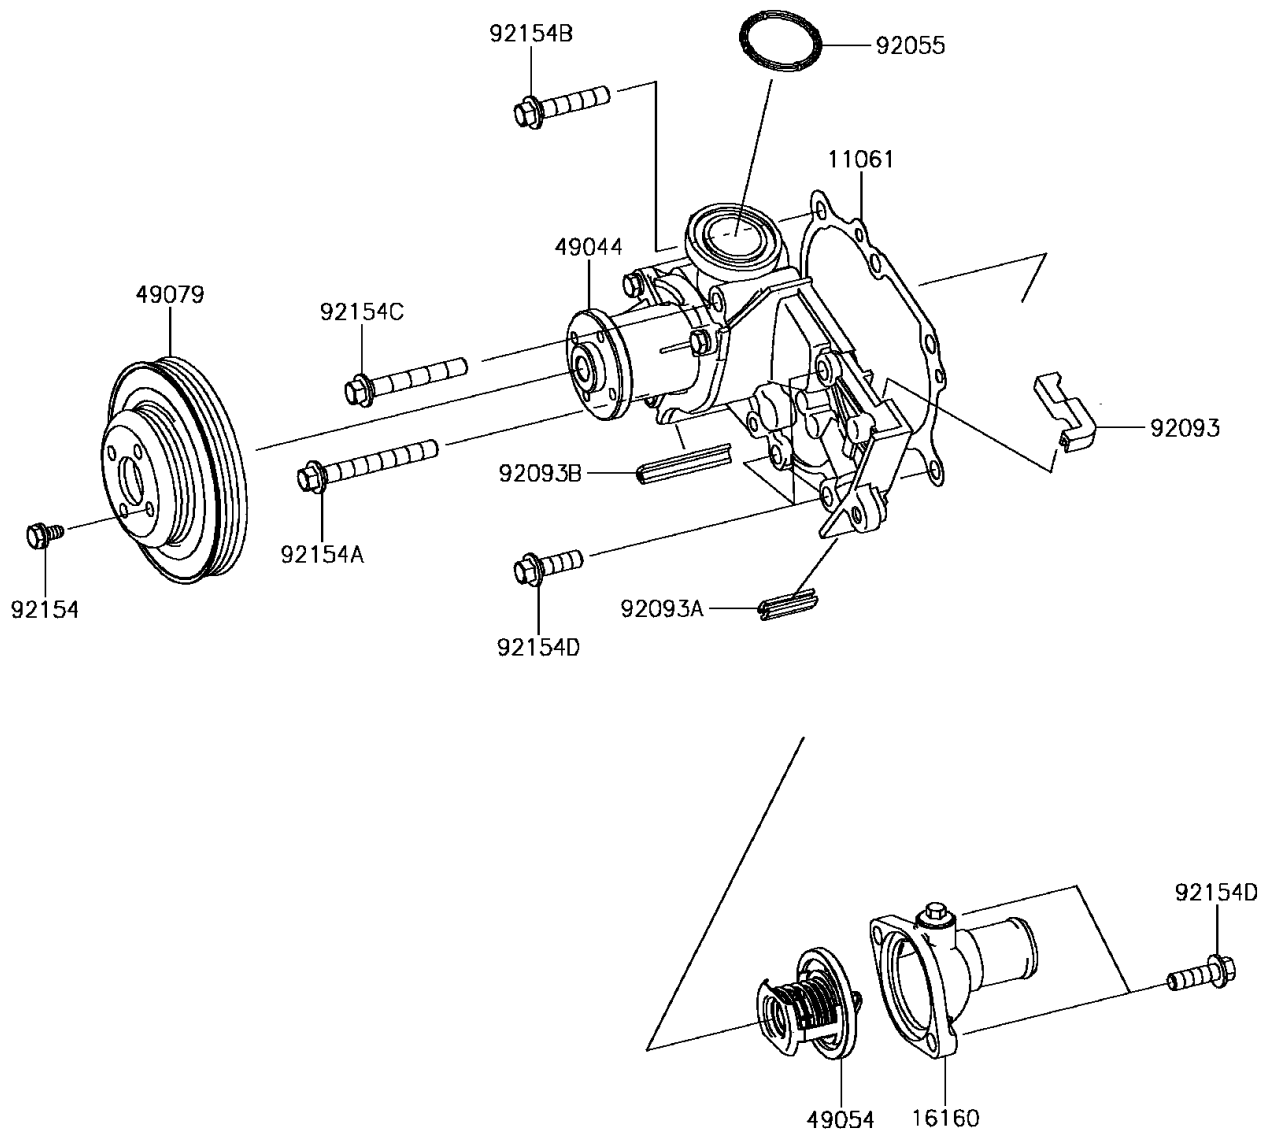

2017 MULE PRO-FX™ EPS CAMO

PARTS DIAGRAM

Water Pump

E3031

2017 MULE PRO-FX™ EPS CAMO

PARTS LIST

Water Pump

ITEM NAME	PART NUMBER	QUANTITY
-----------	-------------	----------
