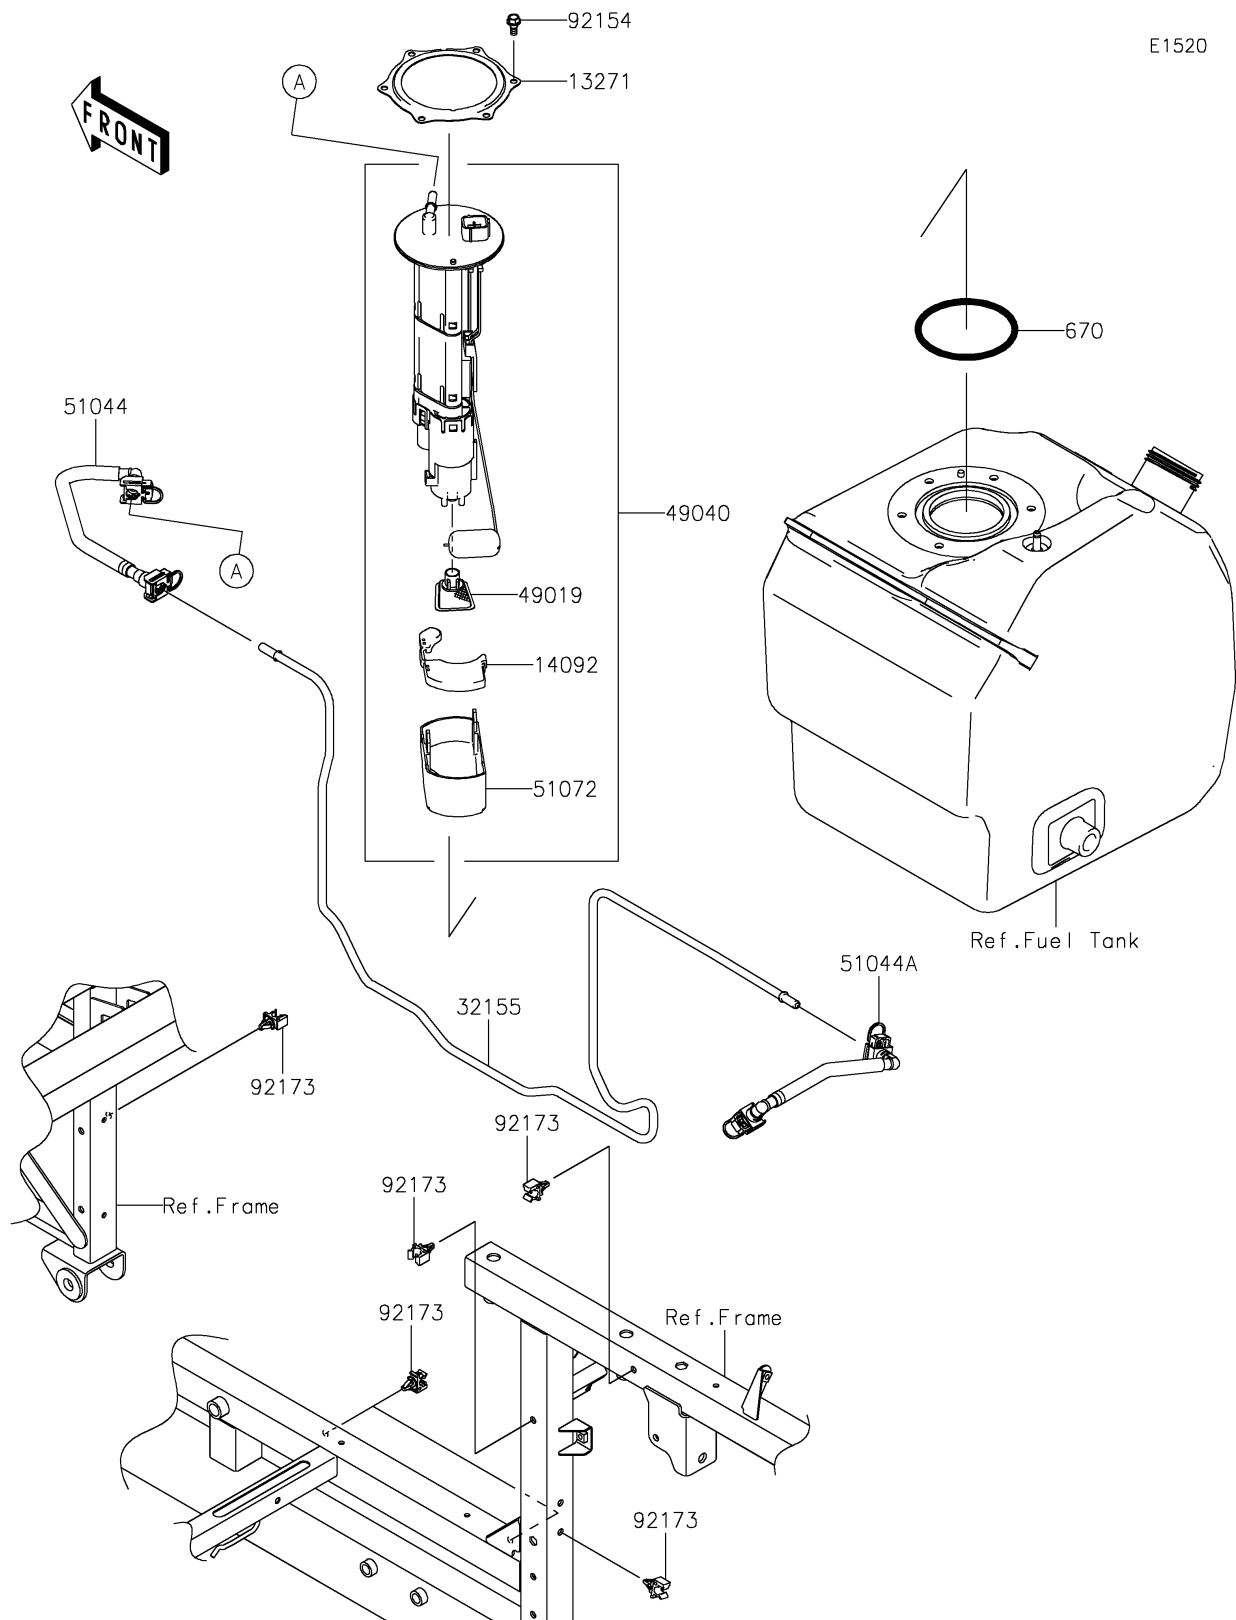

2017 MULE PRO-FX™ EPS CAMO

PARTS DIAGRAM

Fuel Pump

2017 MULE PRO-FX™ EPS CAMO

PARTS LIST

Fuel Pump

ITEM NAME	PART NUMBER	QUANTITY
-----------	-------------	----------
