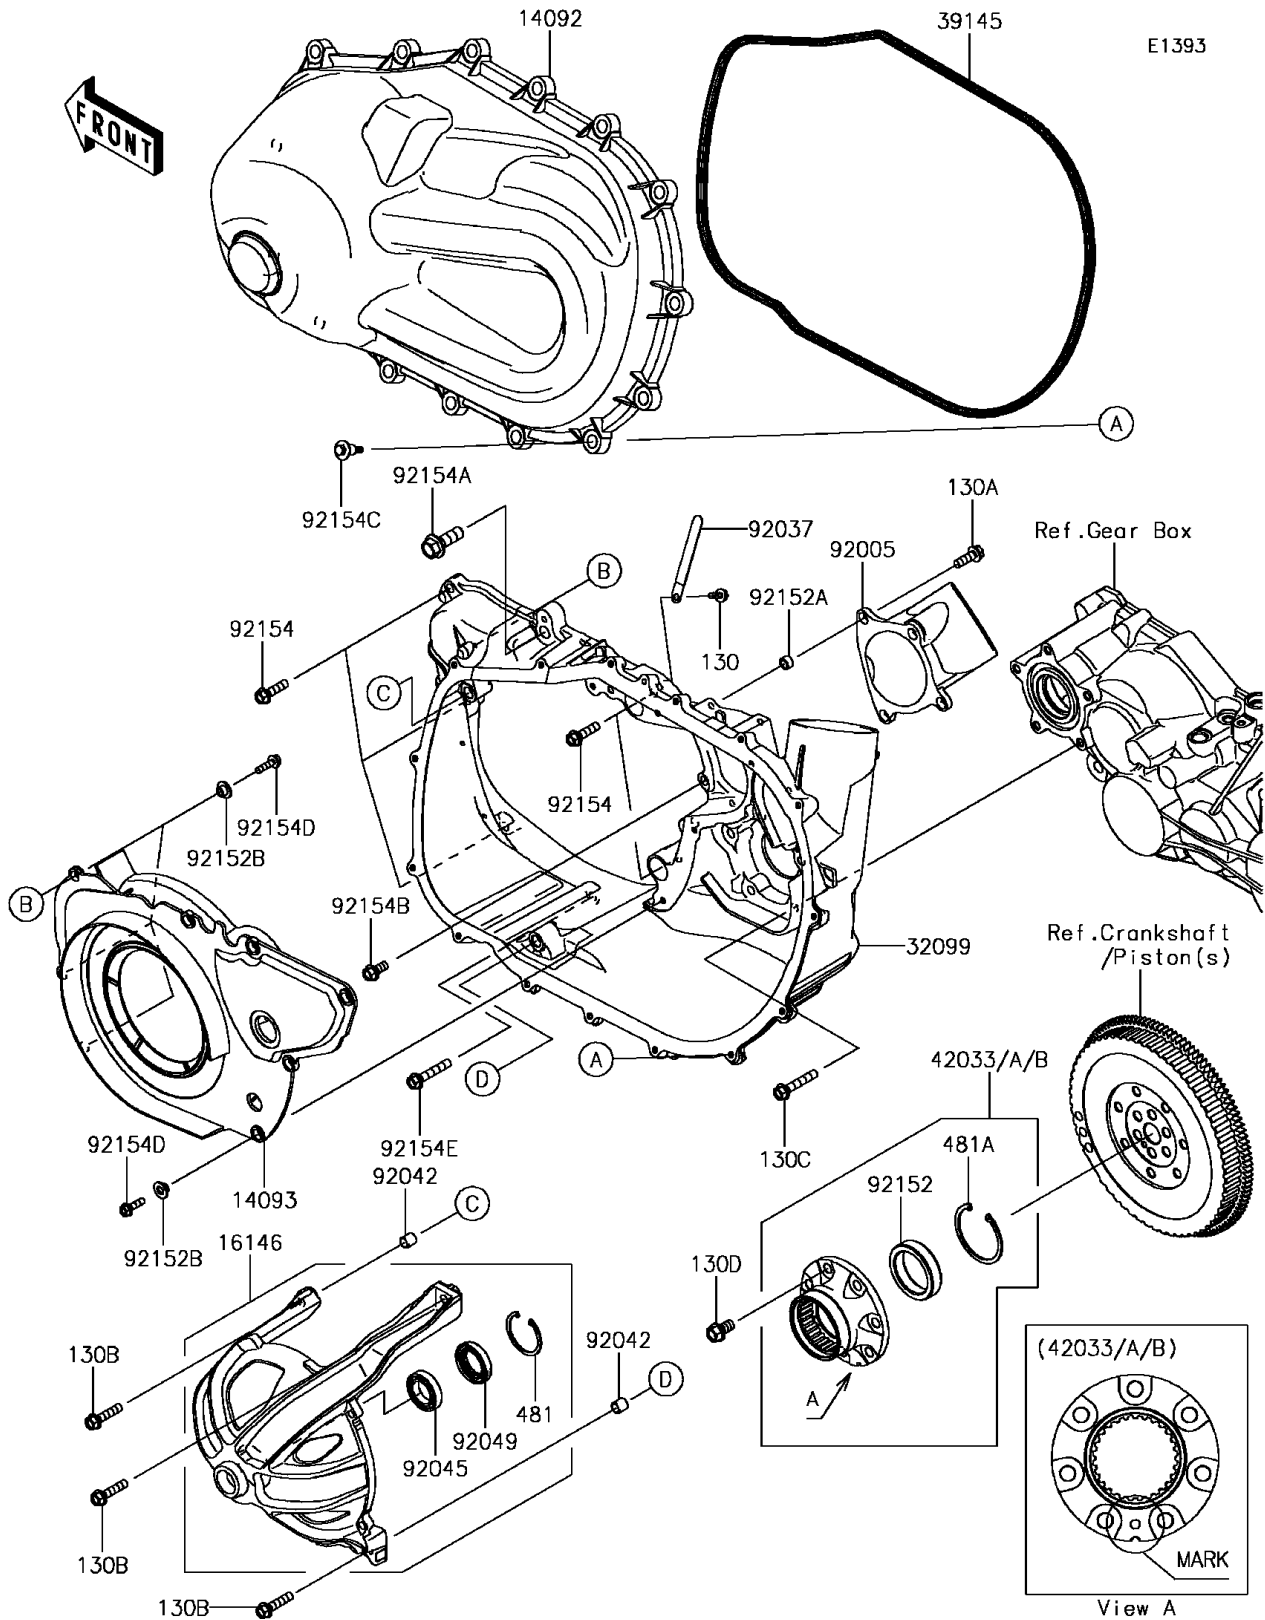

2017 MULE PRO-FX™ EPS CAMO

PARTS DIAGRAM

Converter Cover

2017 MULE PRO-FX™ EPS CAMO

PARTS LIST

Converter Cover

ITEM NAME	PART NUMBER	QUANTITY
-----------	-------------	----------
