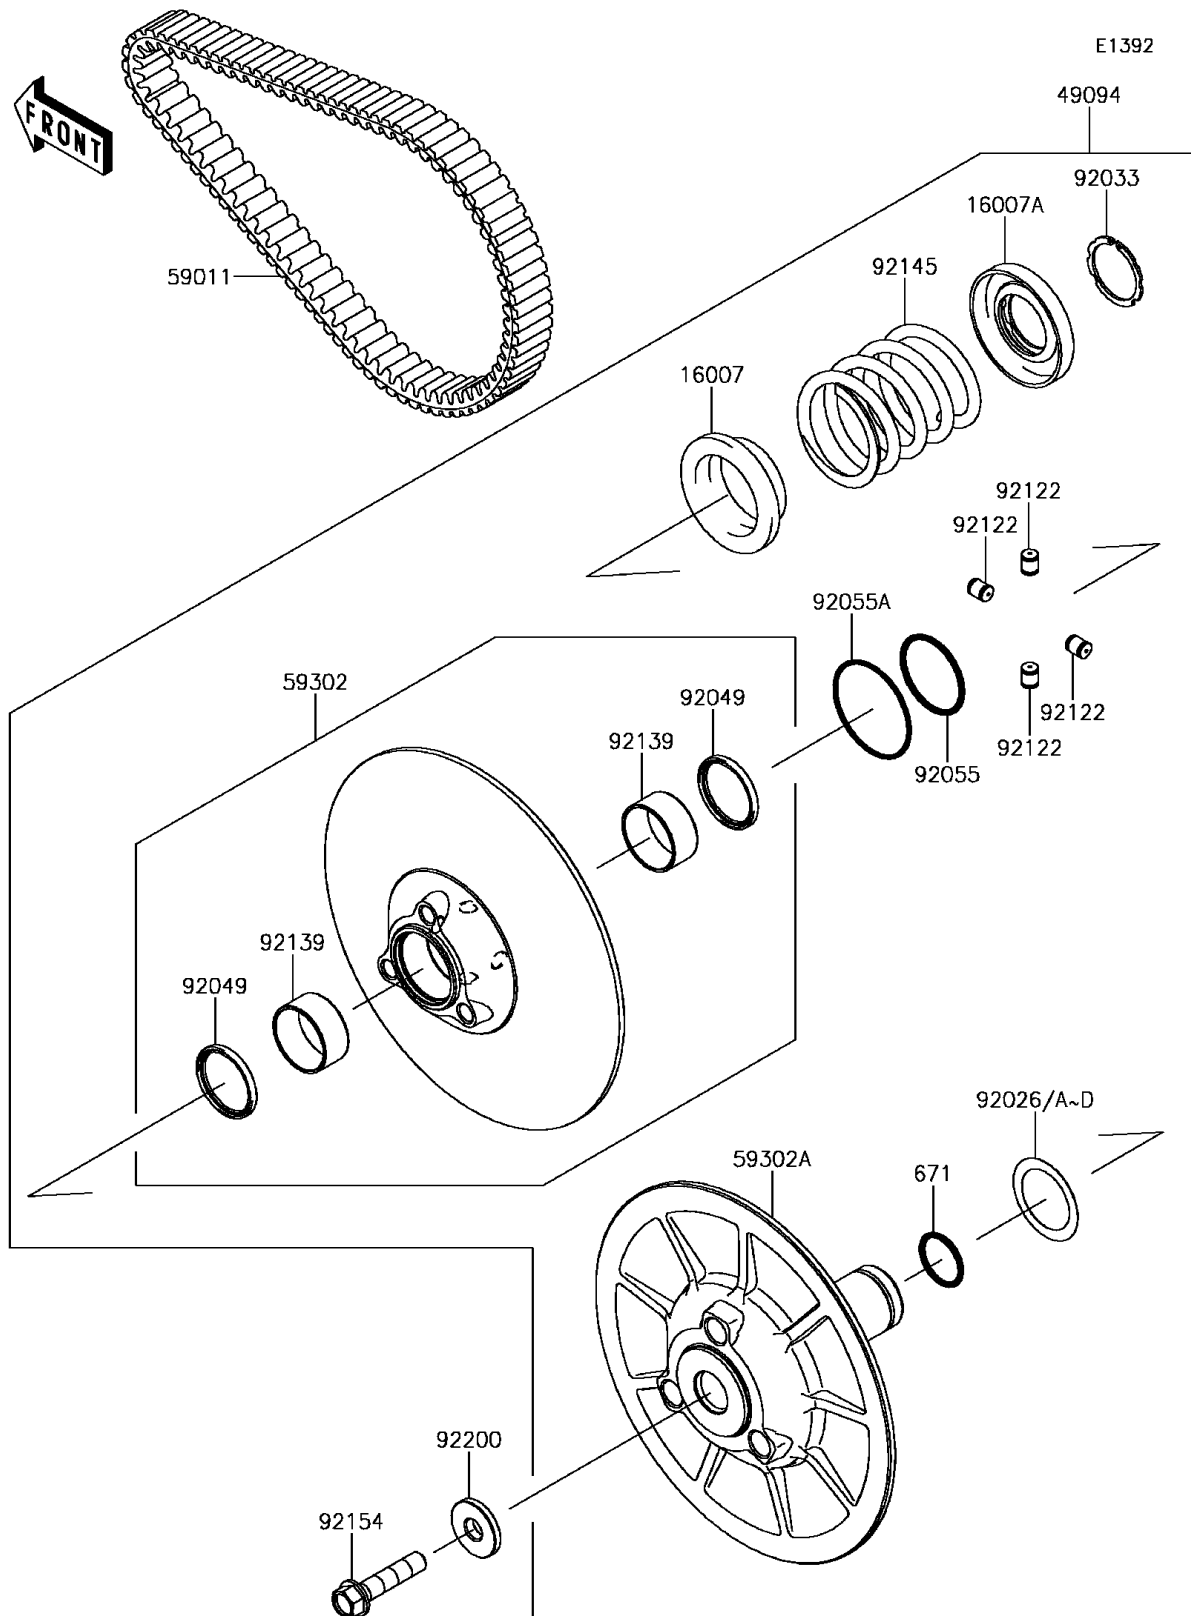

2017 MULE PRO-FX™ EPS CAMO

PARTS DIAGRAM

Driven Converter/Drive Belt

2017 MULE PRO-FX™ EPS CAMO

PARTS LIST

Driven Converter/Drive Belt

ITEM NAME	PART NUMBER	QUANTITY
-----------	-------------	----------
