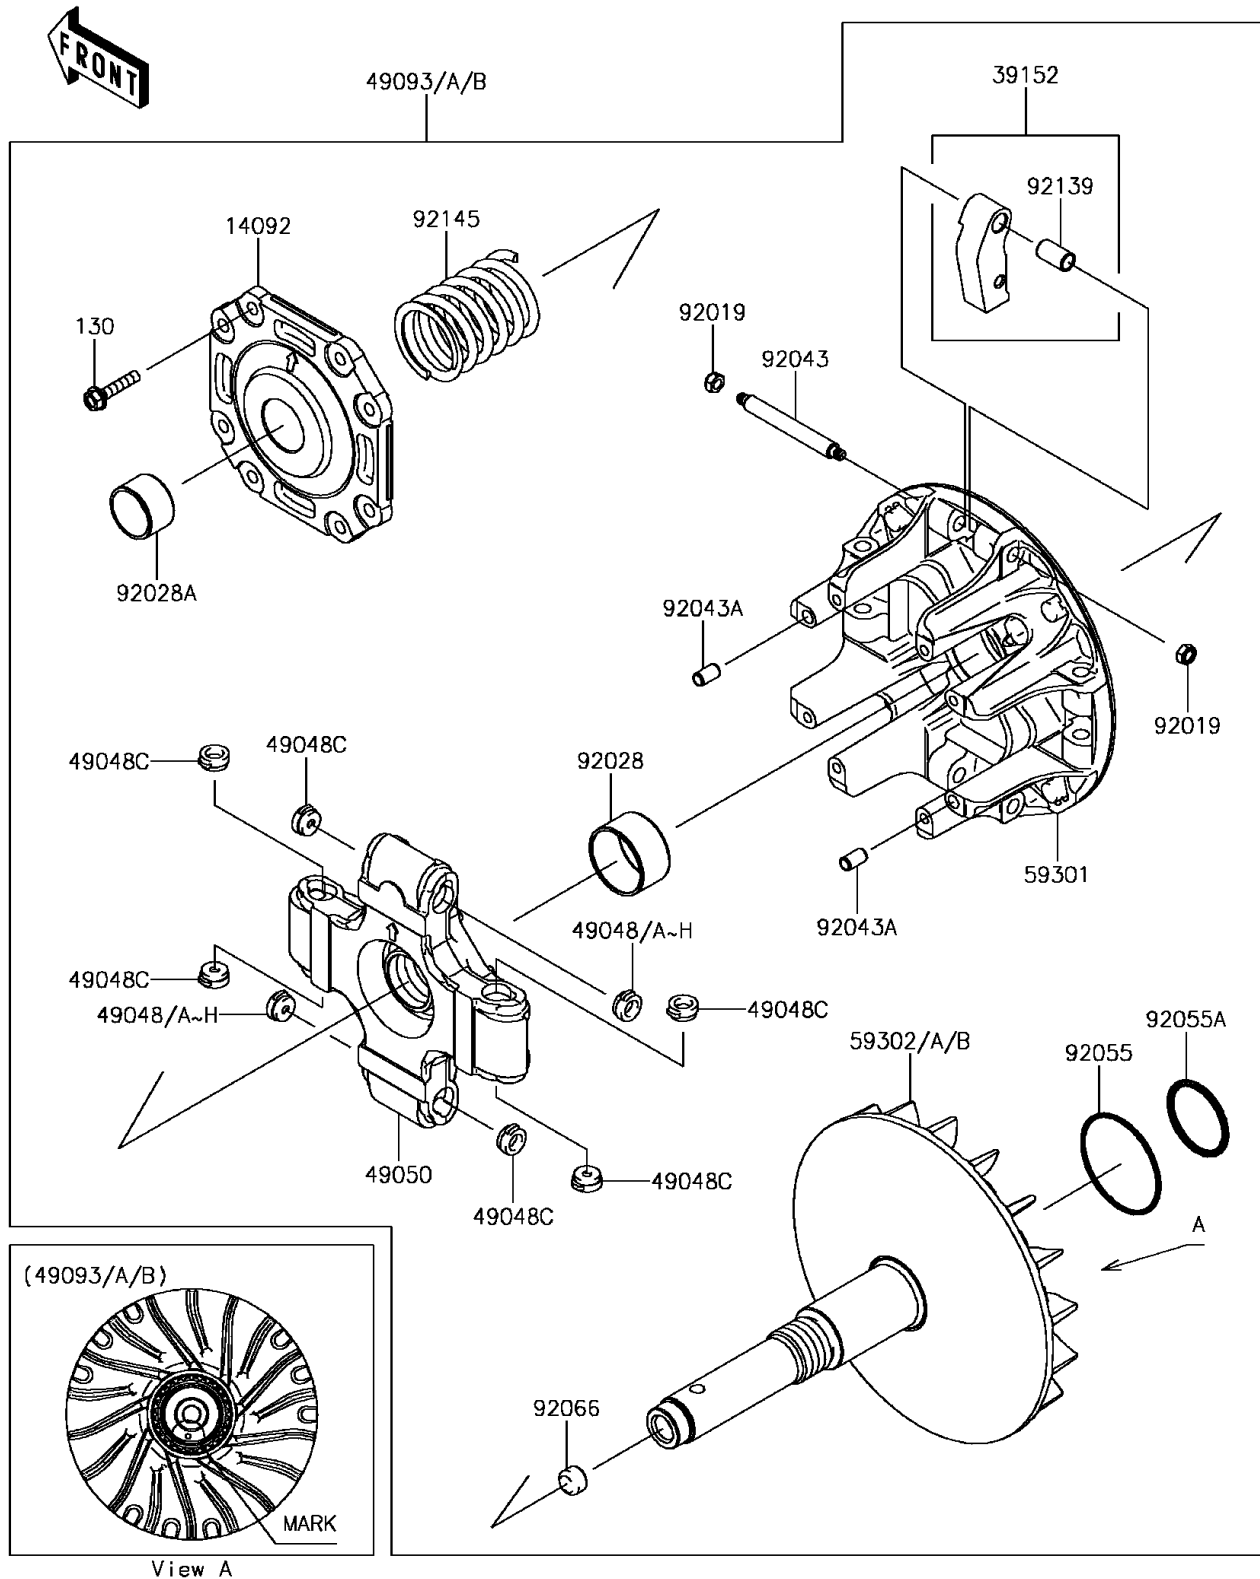

2017 MULE PRO-FX™ EPS CAMO

PARTS DIAGRAM

Drive Converter

E1391

2017 MULE PRO-FX™ EPS CAMO

PARTS LIST

Drive Converter

ITEM NAME	PART NUMBER	QUANTITY
-----------	-------------	----------
