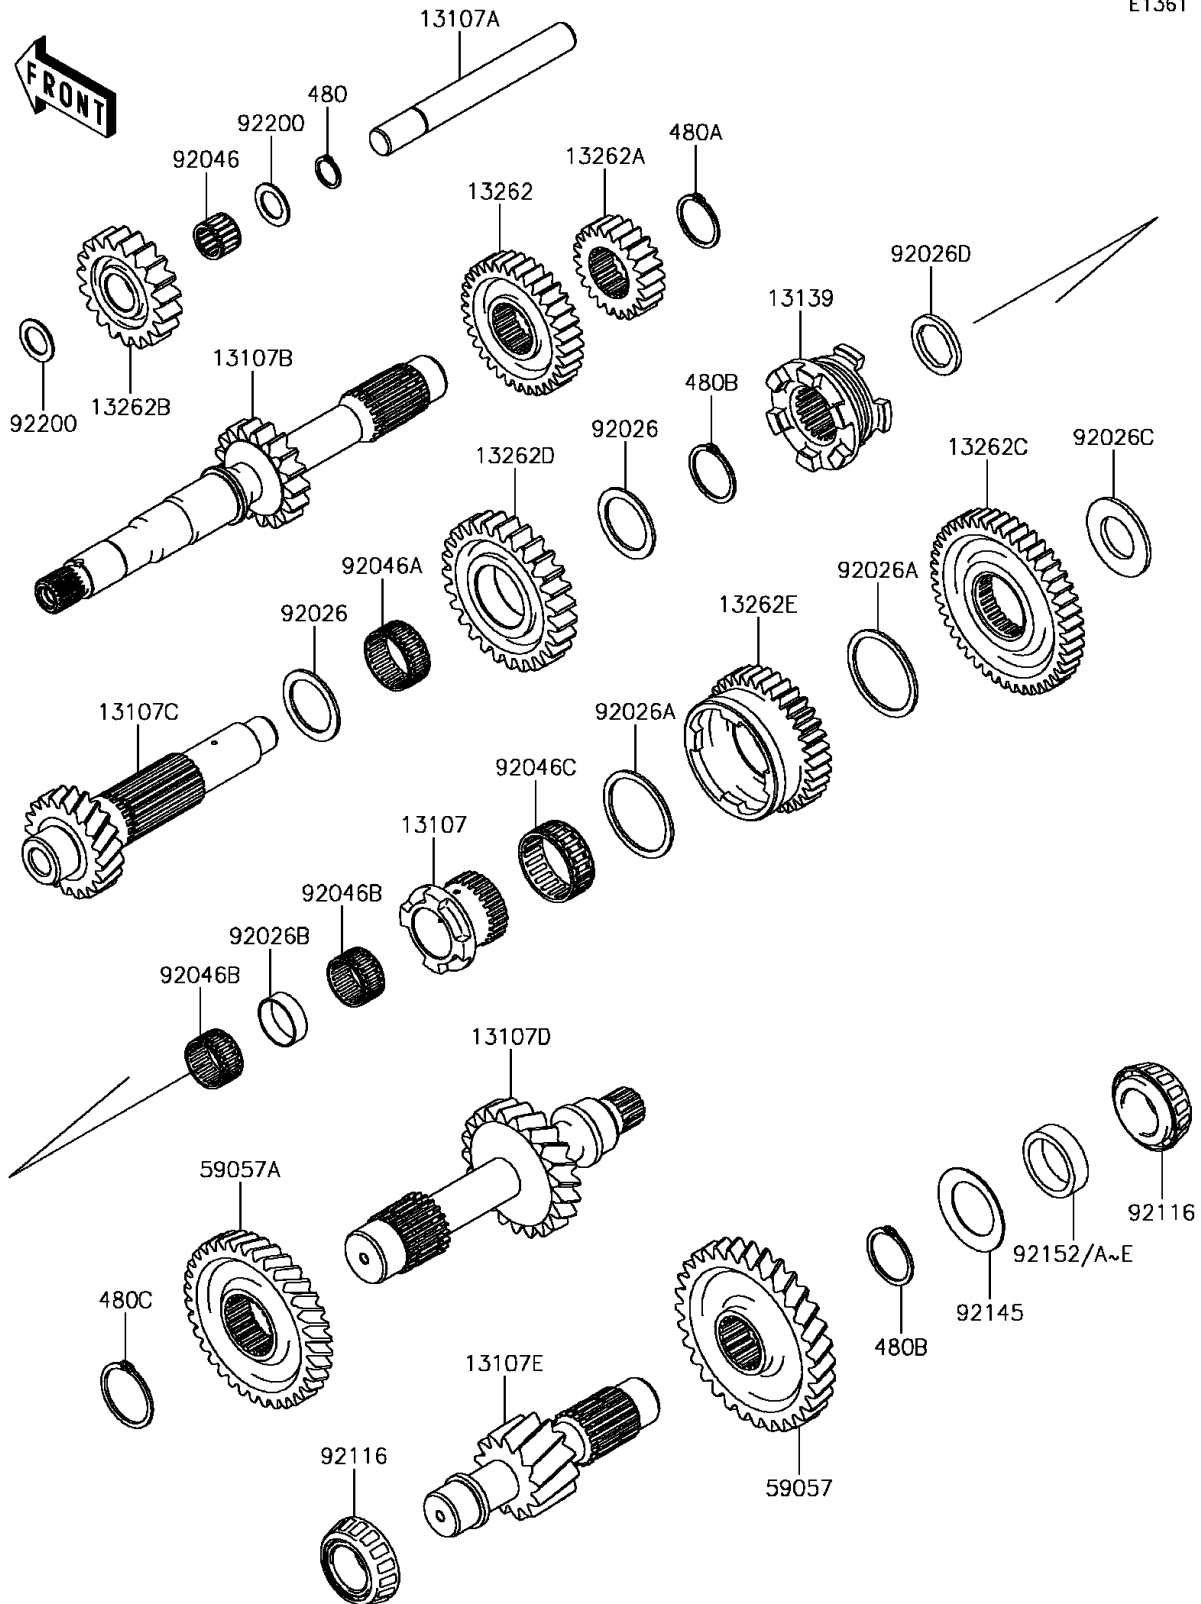

2017 MULE PRO-FX™ EPS CAMO

PARTS DIAGRAM

Transmission

E1361

2017 MULE PRO-FX™ EPS CAMO

PARTS LIST

Transmission

ITEM NAME	PART NUMBER	QUANTITY
-----------	-------------	----------
