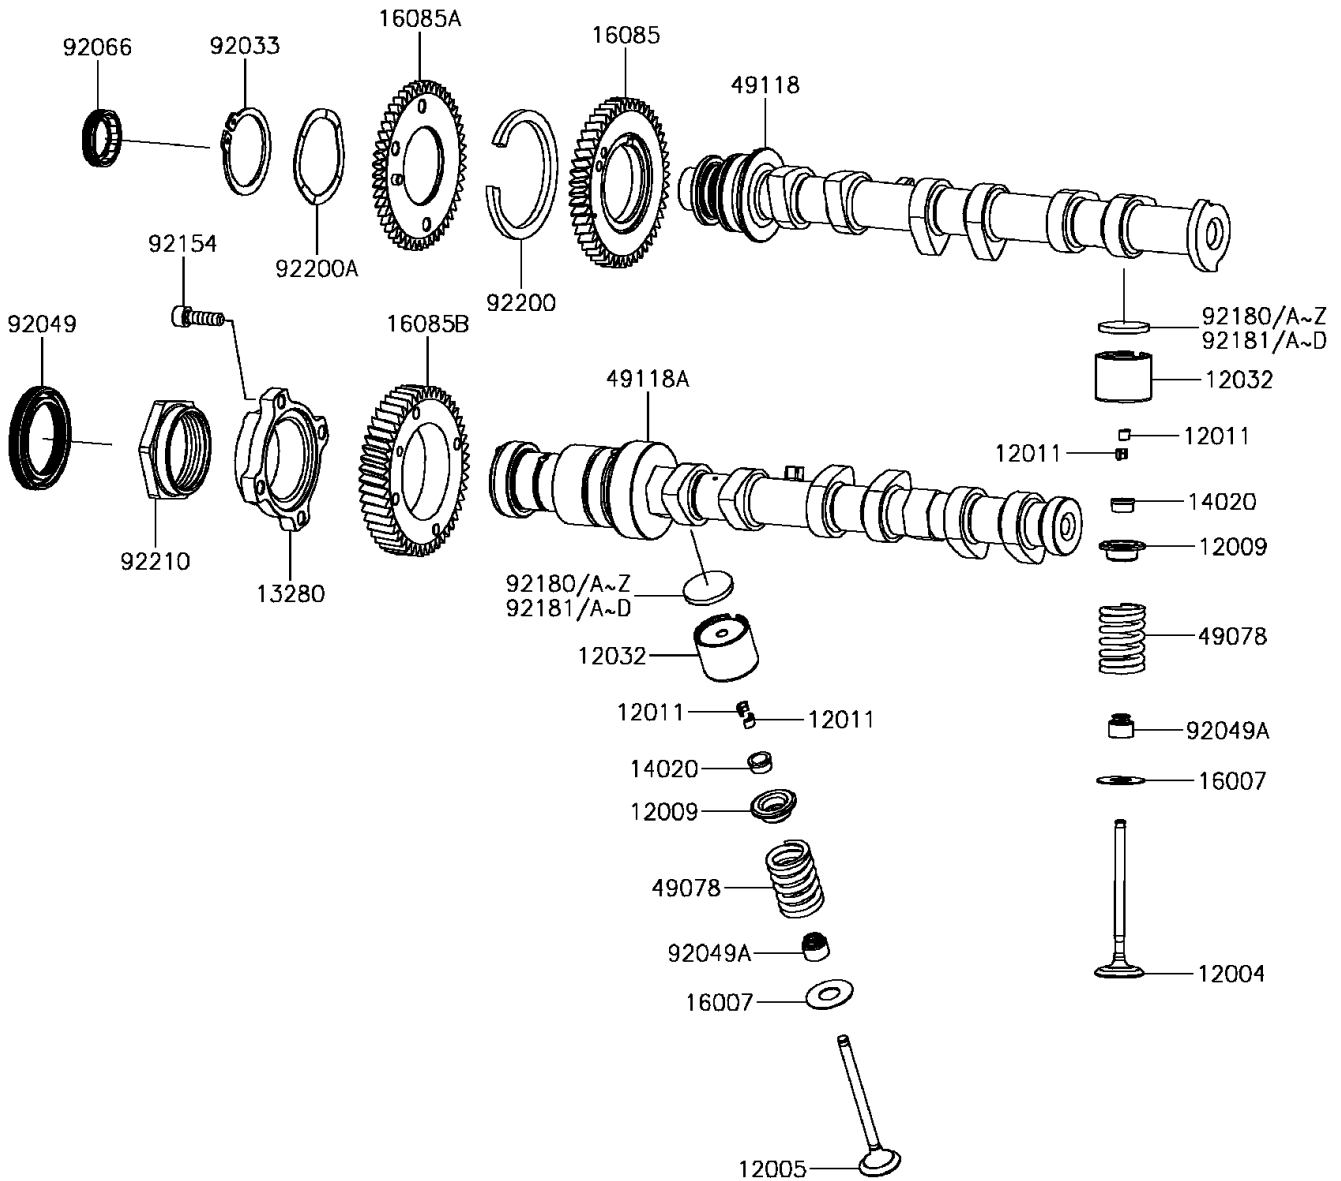

2017 MULE PRO-FX™ EPS CAMO

PARTS DIAGRAM

Valve(s)/Camshaft(s)

E1211

2017 MULE PRO-FX™ EPS CAMO

PARTS LIST

Valve(s)/Camshaft(s)

ITEM NAME

PART NUMBER

QUANTITY
