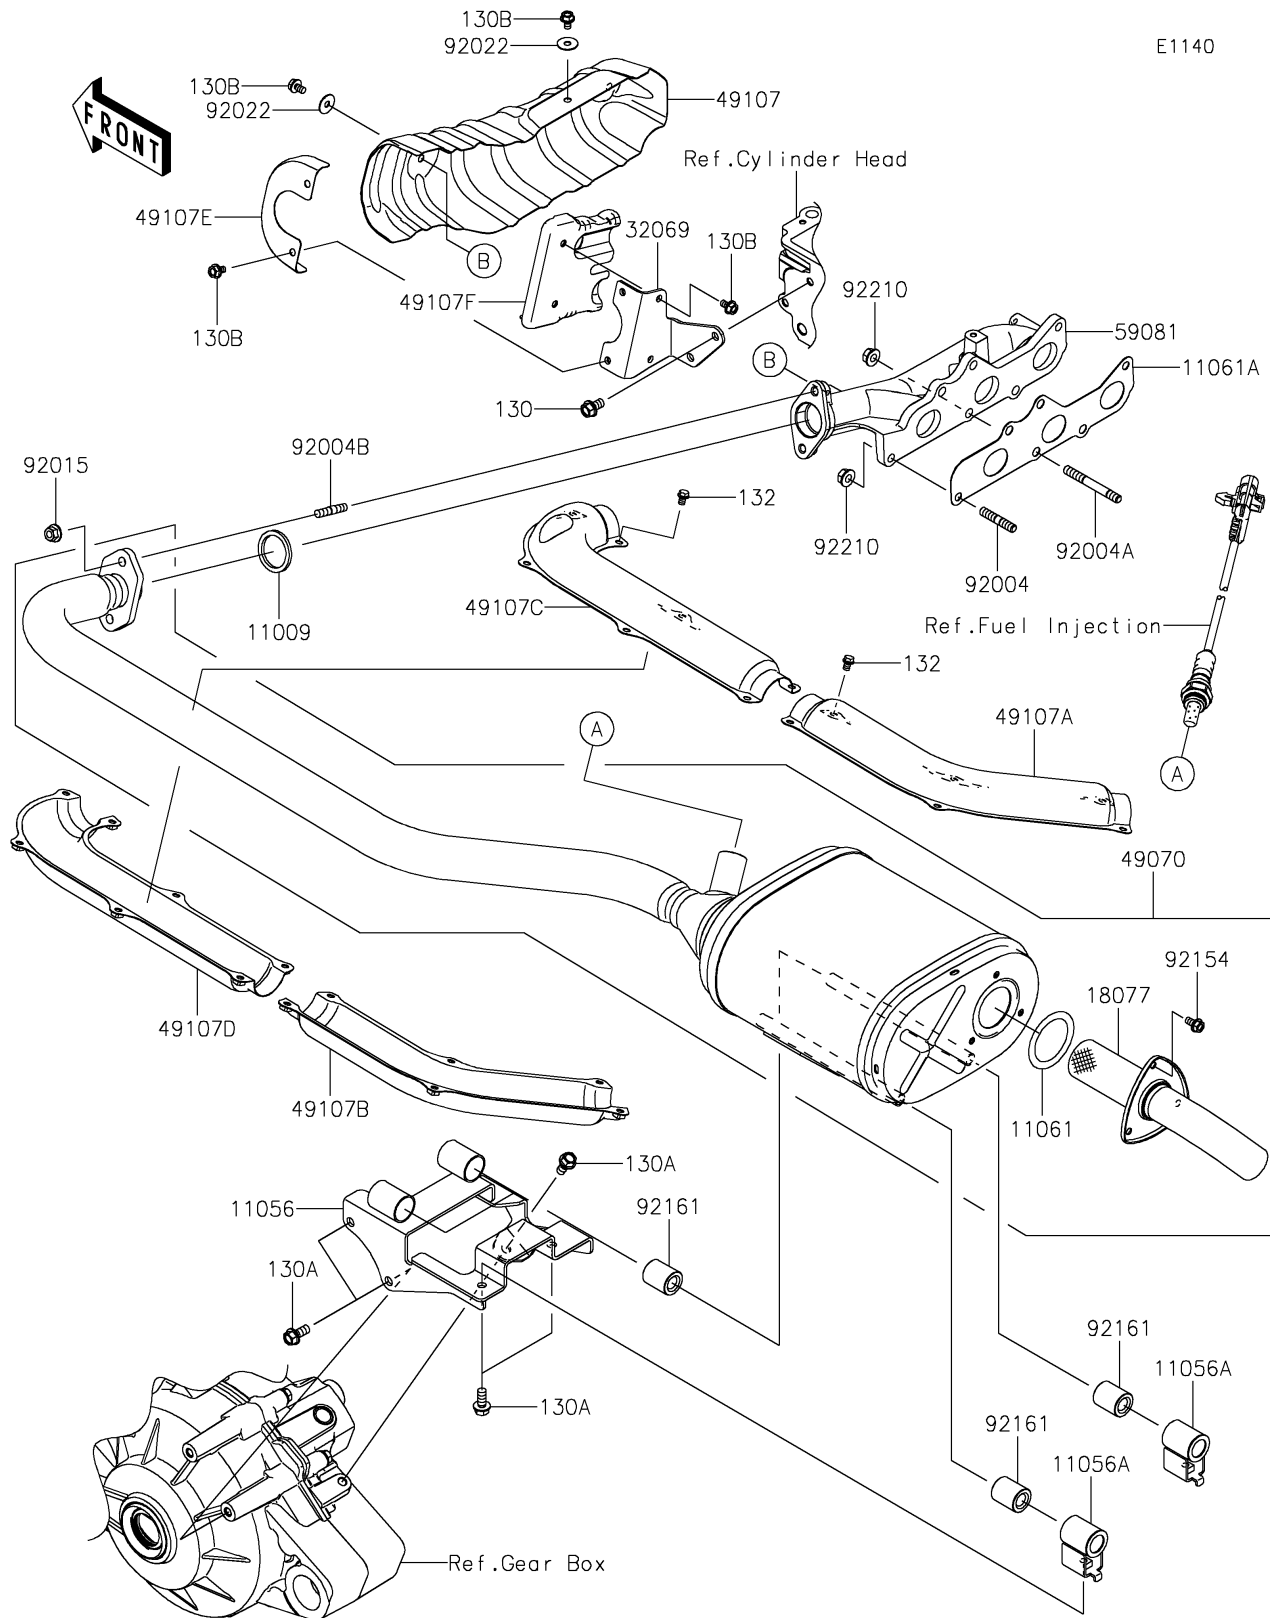

2017 MULE PRO-FX™ EPS CAMO

PARTS DIAGRAM

Muffler(s)

2017 MULE PRO-FX™ EPS CAMO

PARTS LIST

Muffler(s)

ITEM NAME

PART NUMBER

QUANTITY
