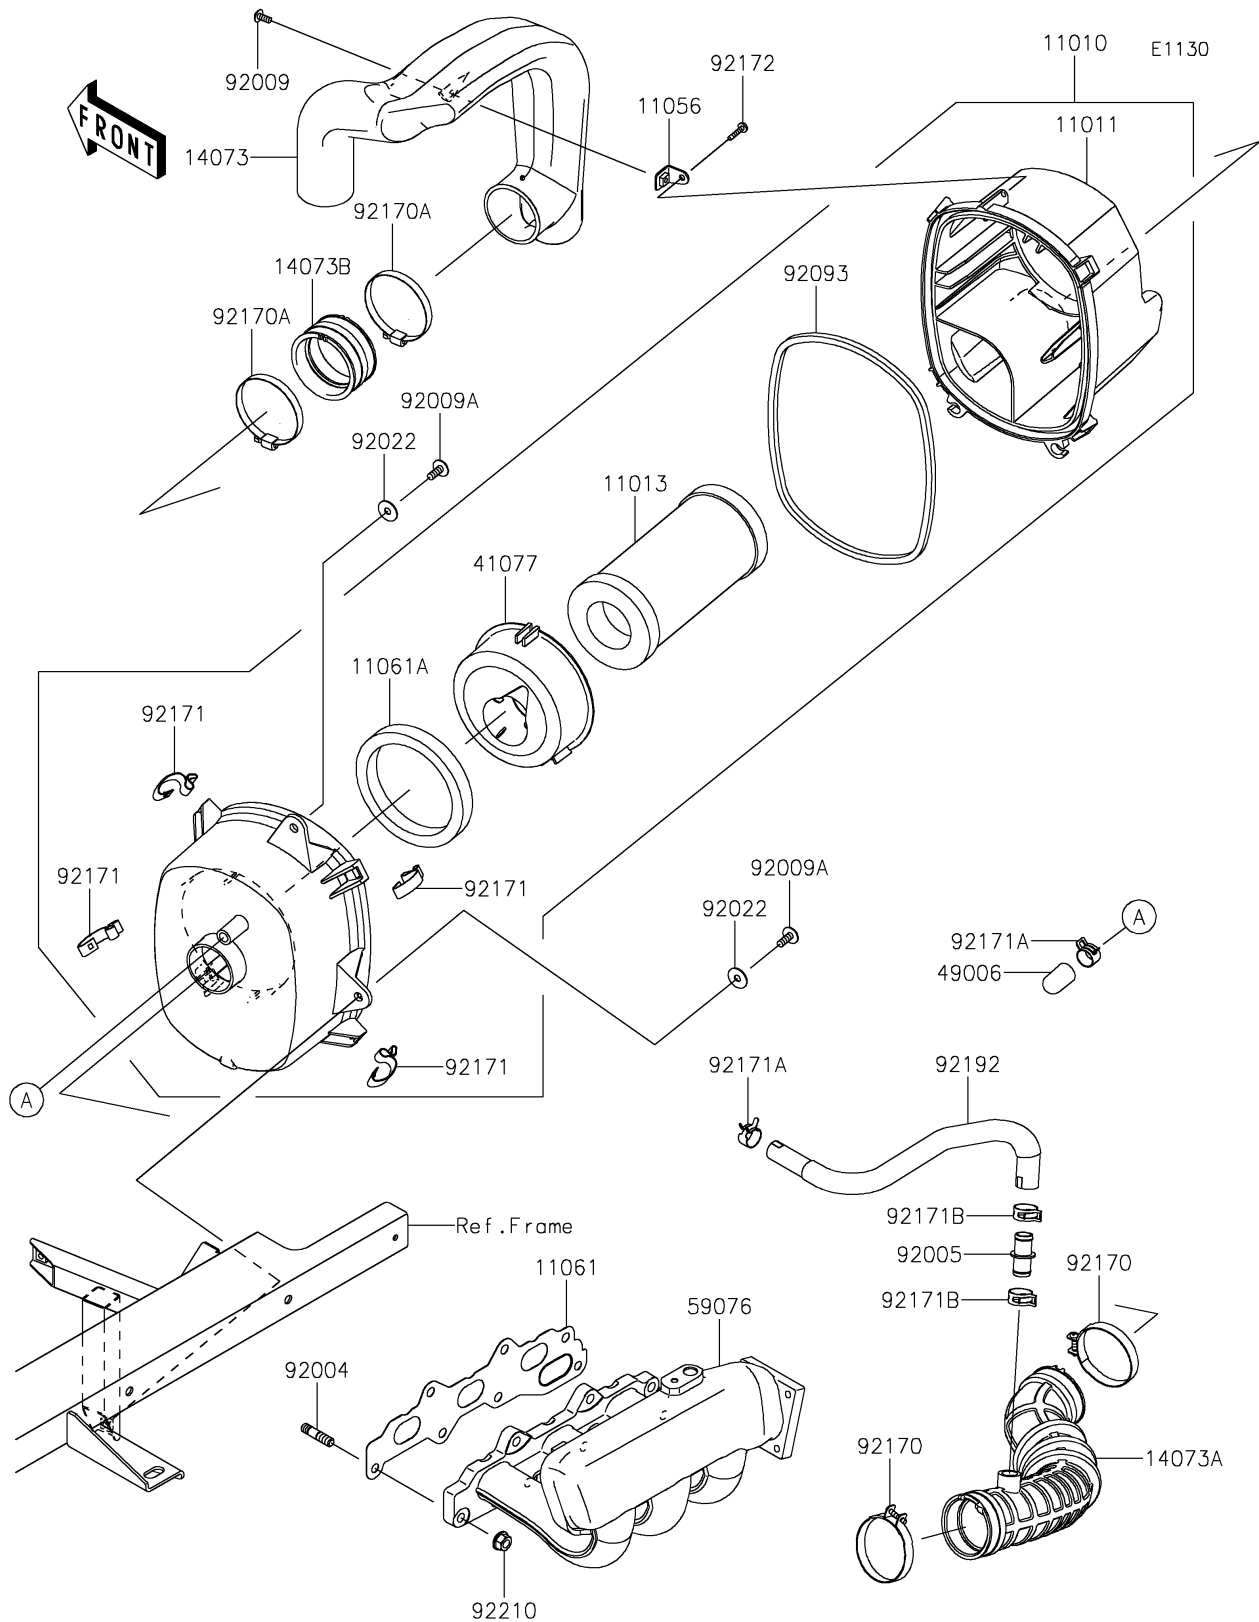

2017 MULE PRO-FX™ EPS CAMO

PARTS DIAGRAM

Air Cleaner

2017 MULE PRO-FX™ EPS CAMO

PARTS LIST

Air Cleaner

ITEM NAME	PART NUMBER	QUANTITY
-----------	-------------	----------
