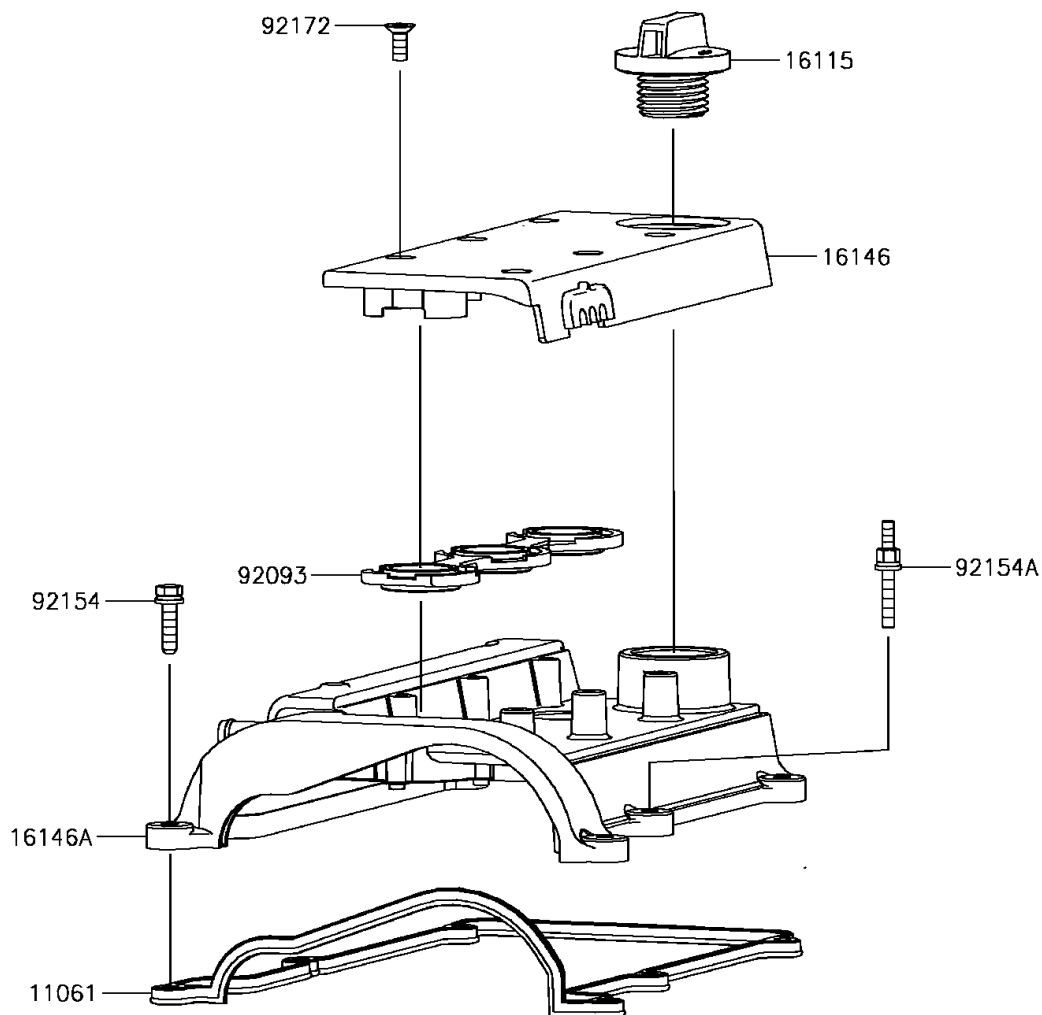

2017 MULE PRO-FX™ EPS CAMO

PARTS DIAGRAM Cylinder Head Cover

E1112

2017 MULE PRO-FX™ EPS CAMO

PARTS LIST

Cylinder Head Cover

ITEM NAME	PART NUMBER	QUANTITY
-----------	-------------	----------
