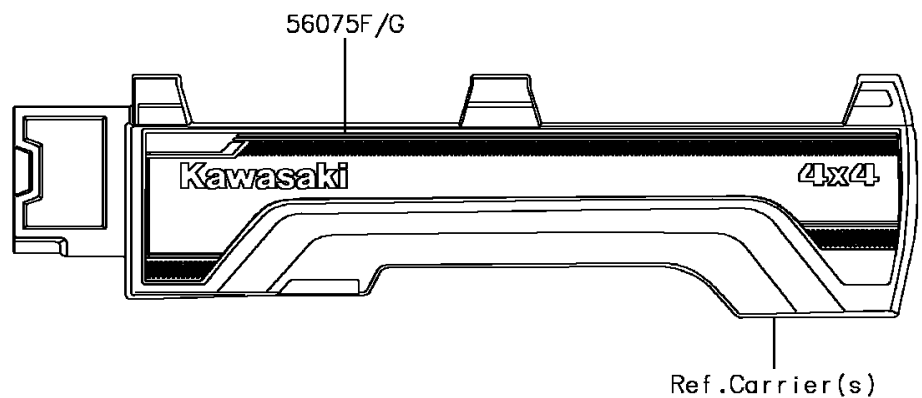

2017 Mule PRO-FX EPS LE

PARTS DIAGRAM

Decals(Black)

F2861A

2017 Mule PRO-FX EPS LE

PARTS LIST

Decals(Black)

ITEM NAME

PART NUMBER

QUANTITY
