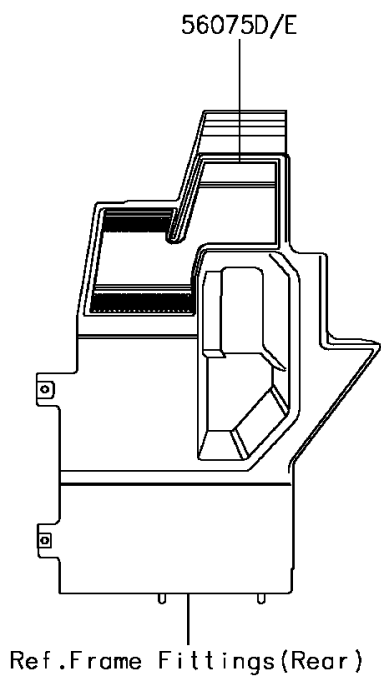

2017 Mule PRO-FX EPS LE

PARTS DIAGRAM

Decals(Black)

F2861A

2017 Mule PRO-FX EPS LE

PARTS LIST

Decals(Black)

ITEM NAME

PART NUMBER

QUANTITY
