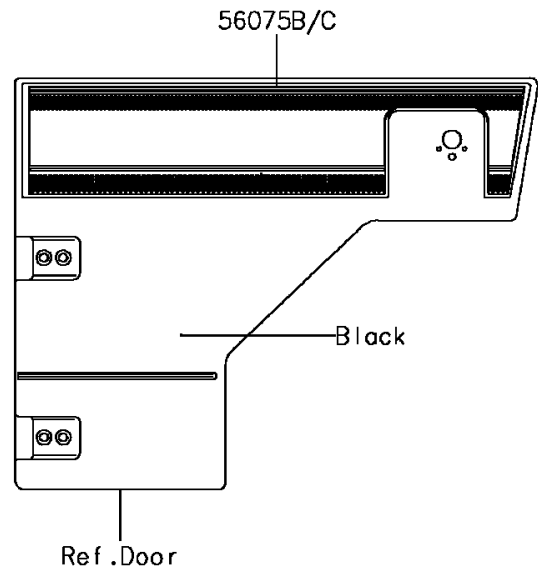

2017 Mule PRO-FX EPS LE

PARTS DIAGRAM

Decals(Red)

F2861

2017 Mule PRO-FX EPS LE

PARTS LIST

Decals(Red)

ITEM NAME

PART NUMBER

QUANTITY
