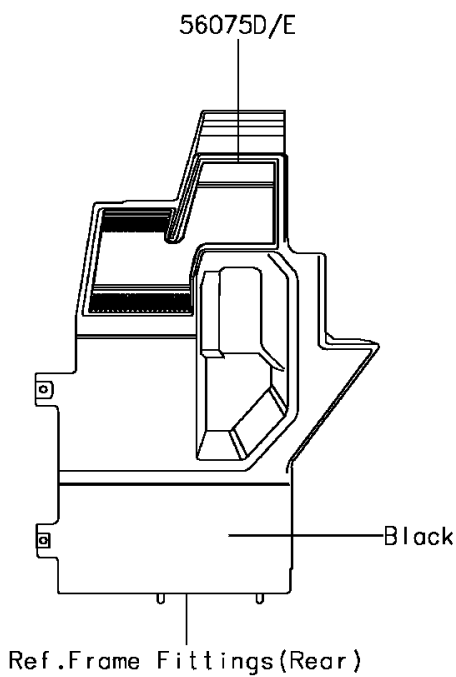

2017 Mule PRO-FX EPS LE

PARTS DIAGRAM

Decals(Red)

F2861

2017 Mule PRO-FX EPS LE

PARTS LIST

Decals(Red)

ITEM NAME

PART NUMBER

QUANTITY
