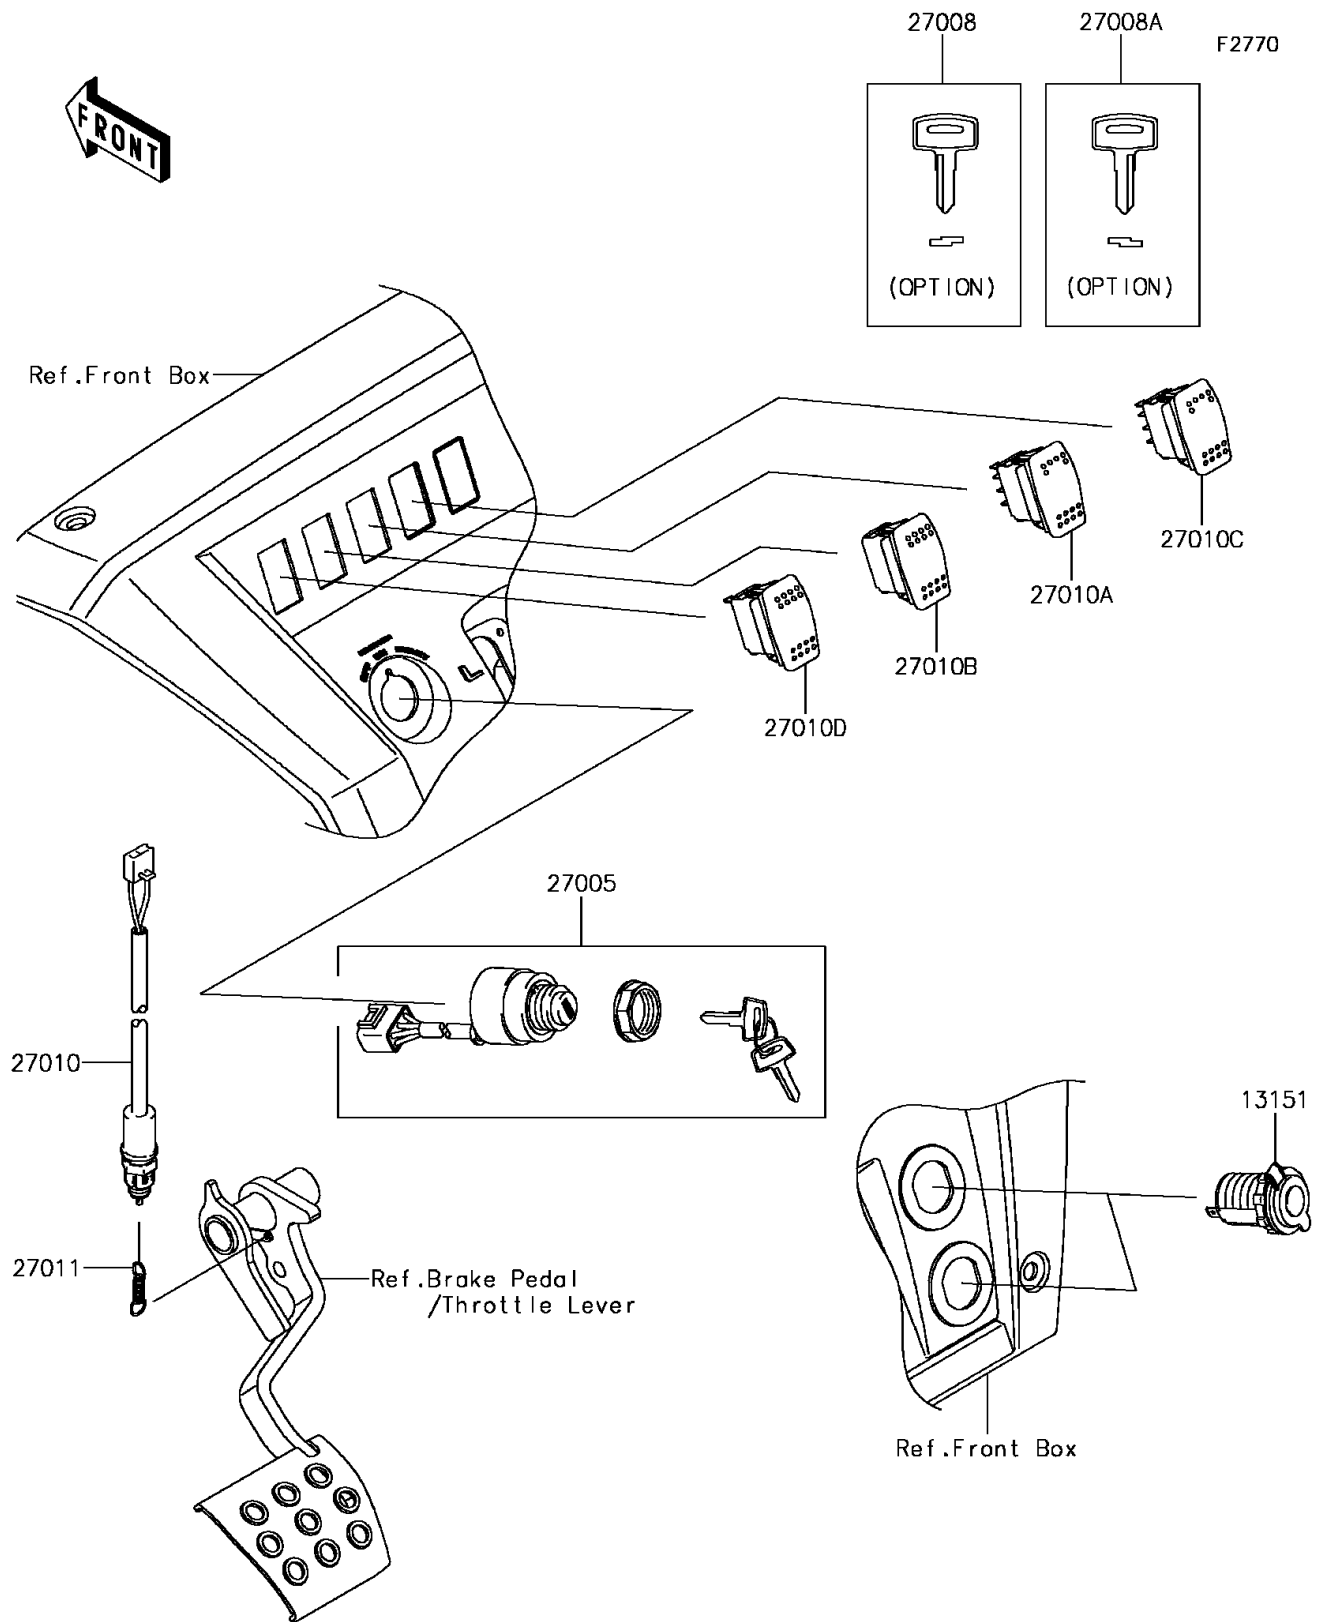

2017 Mule PRO-FX EPS LE

PARTS DIAGRAM

Ignition Switch

2017 Mule PRO-FX EPS LE

PARTS LIST

Ignition Switch

ITEM NAME

PART NUMBER

QUANTITY
