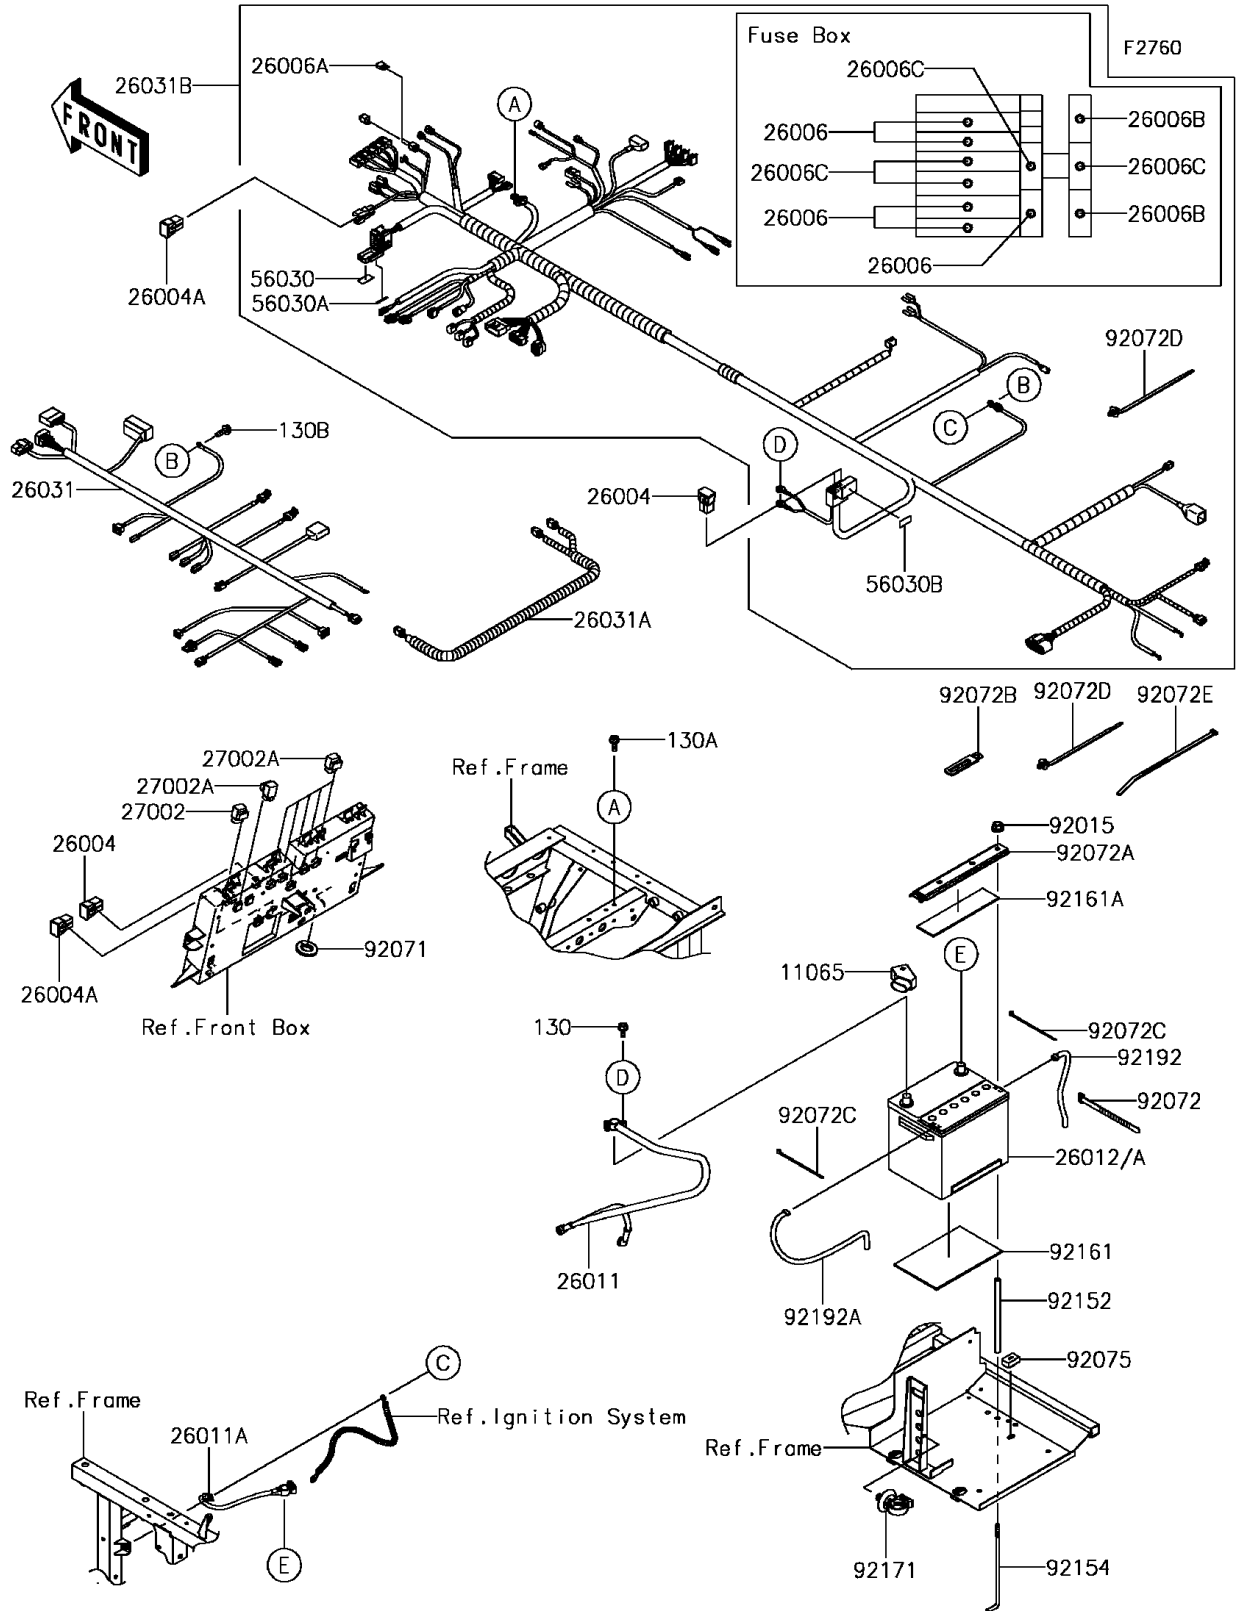

2017 Mule PRO-FX EPS LE

PARTS DIAGRAM

Chassis Electrical Equipment

2017 Mule PRO-FX EPS LE

PARTS LIST

Chassis Electrical Equipment

ITEM NAME

PART NUMBER

QUANTITY
