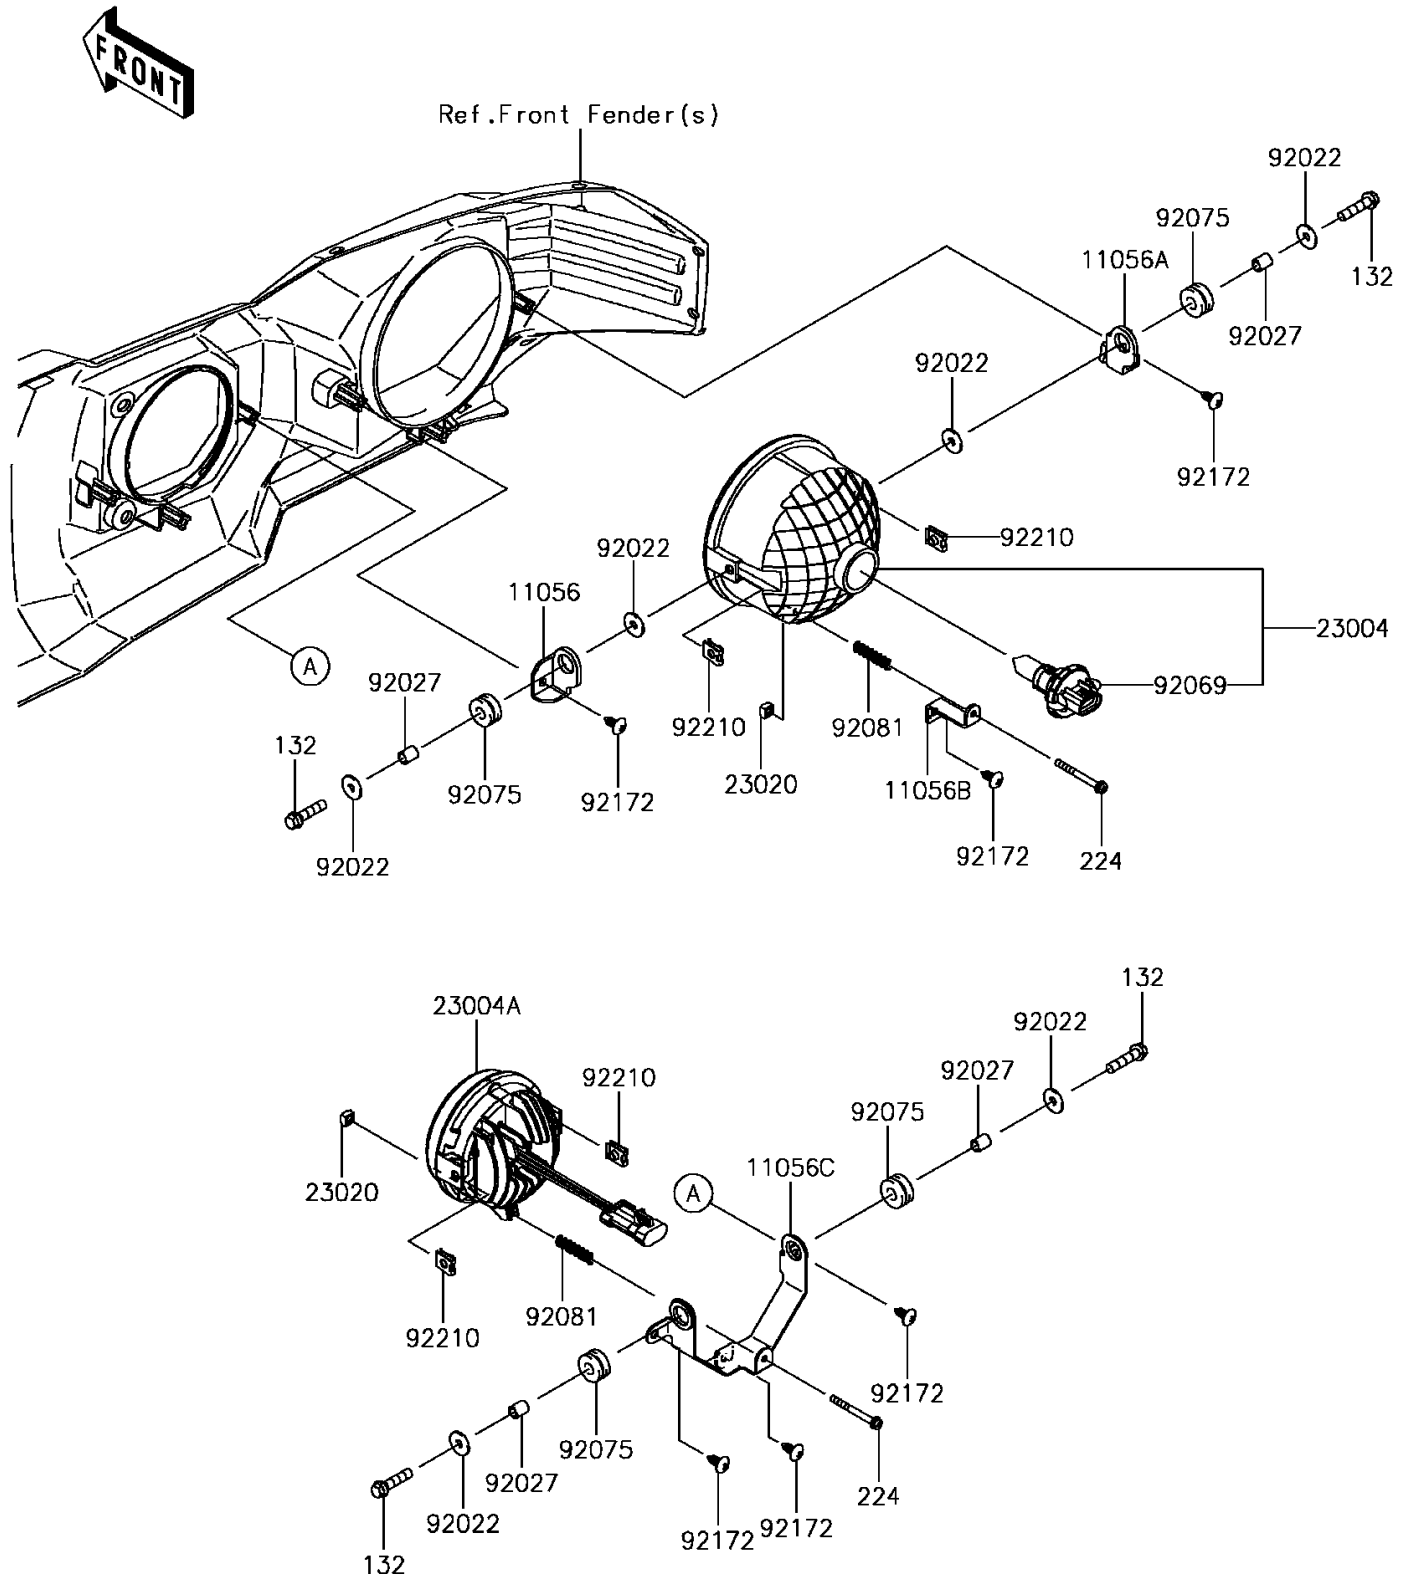

2017 Mule PRO-FX EPS LE

PARTS DIAGRAM

Headlight(s)

F2710

2017 Mule PRO-FX EPS LE

PARTS LIST

Headlight(s)

ITEM NAME

PART NUMBER

QUANTITY
