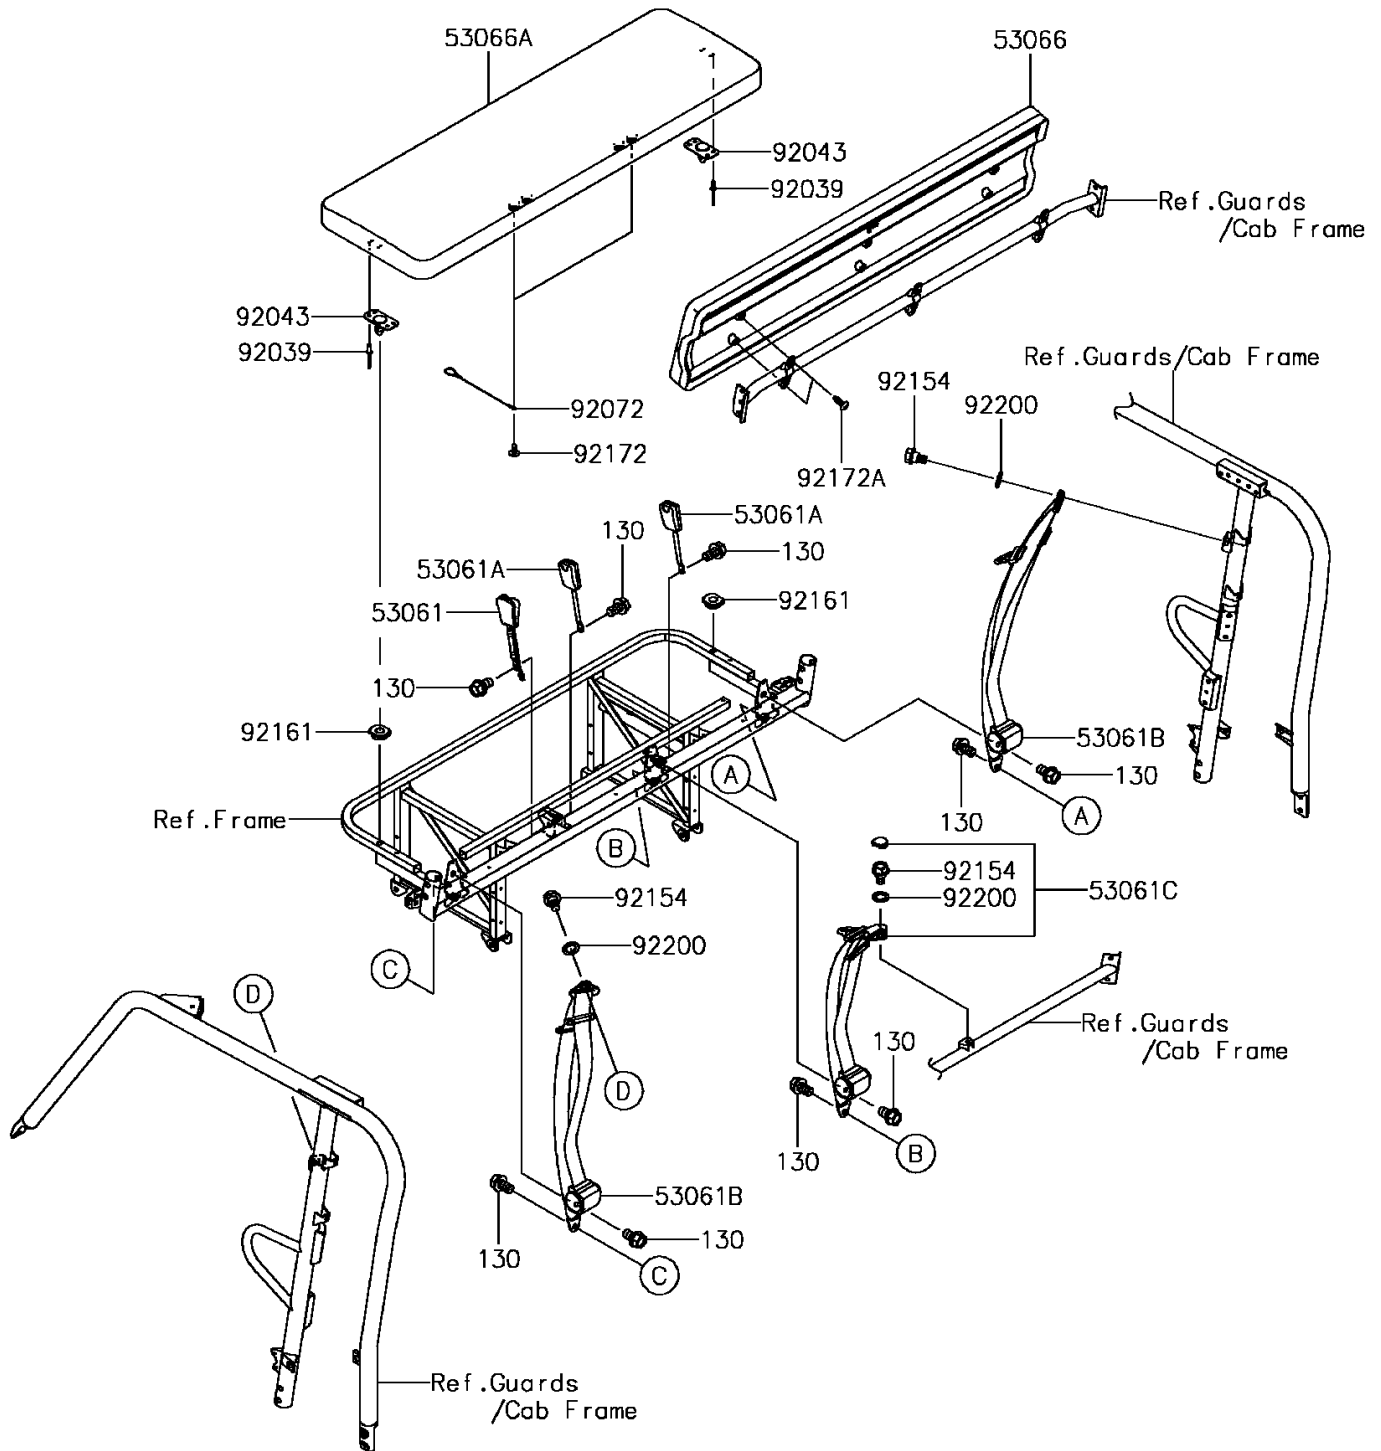

2017 Mule PRO-FX EPS LE

PARTS DIAGRAM

Seat

F2510

2017 Mule PRO-FX EPS LE

PARTS LIST

Seat

ITEM NAME

PART NUMBER

QUANTITY
