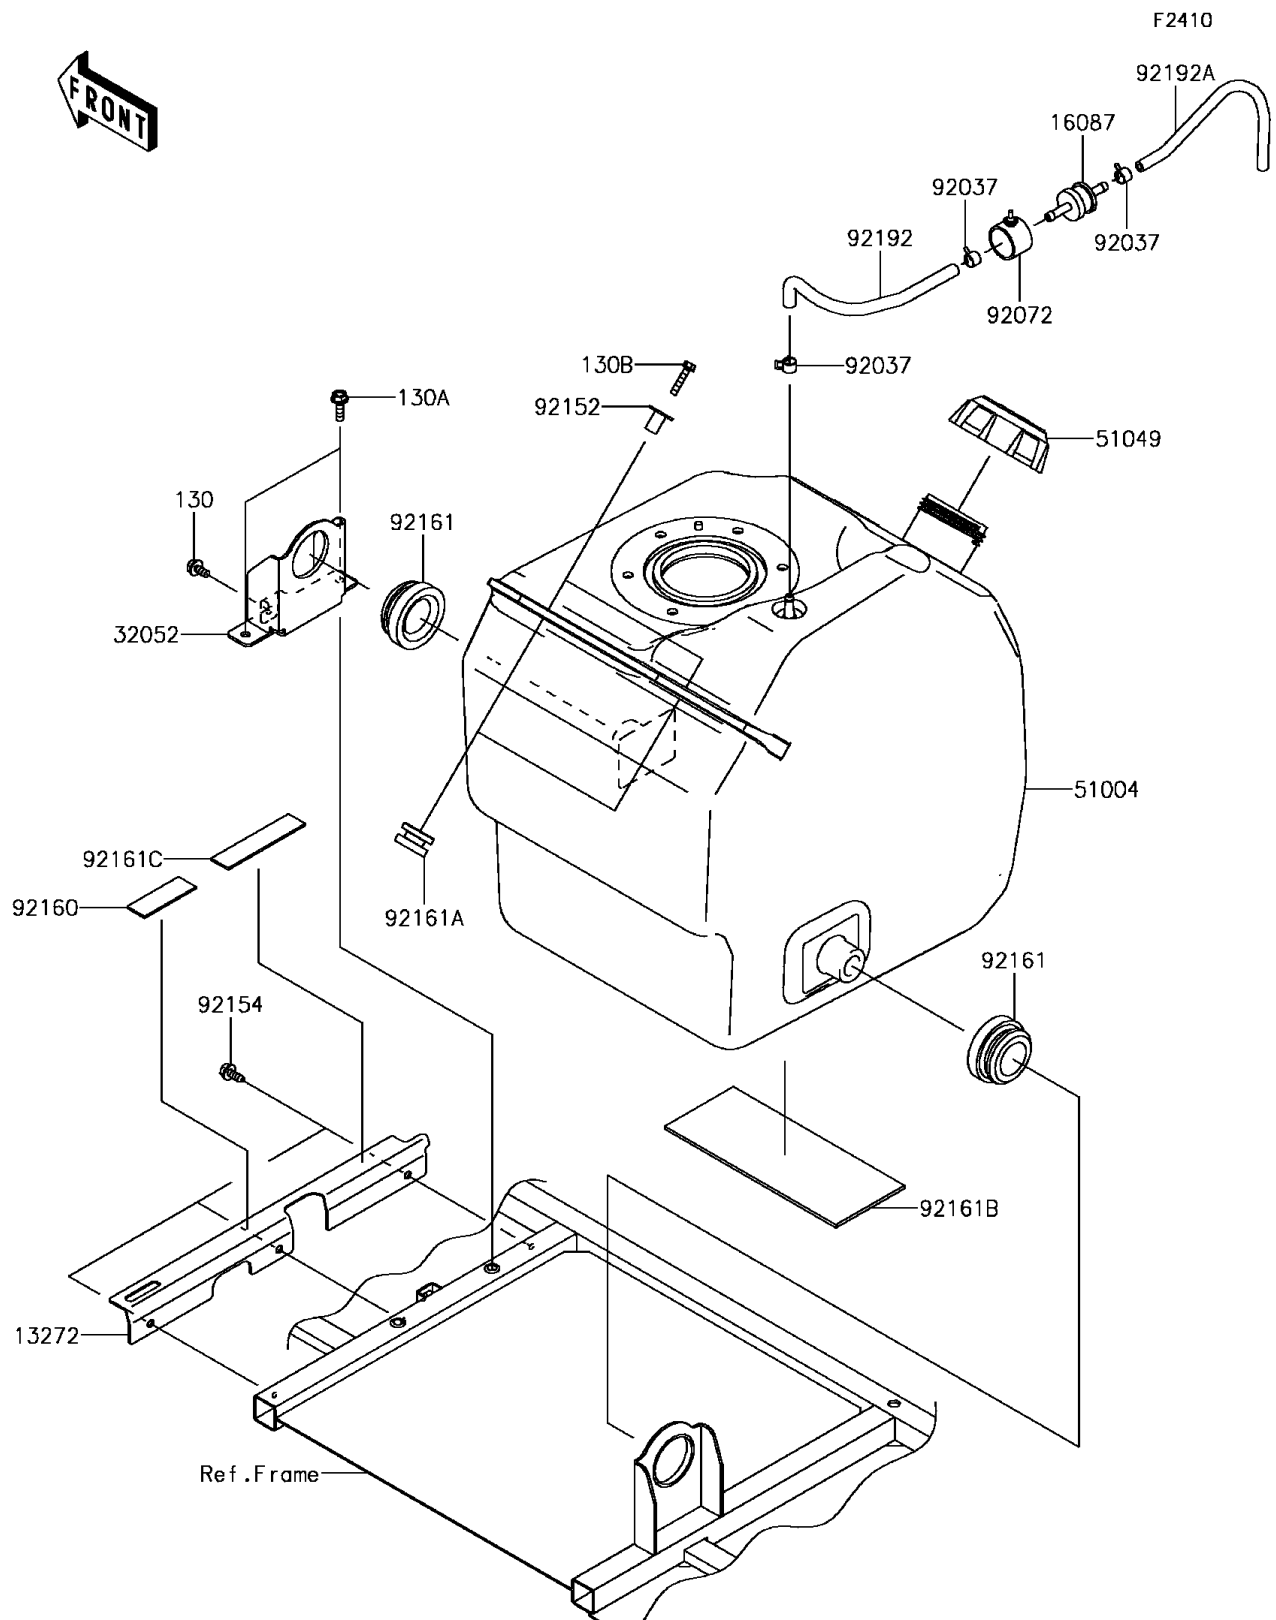

2017 Mule PRO-FX EPS LE

PARTS DIAGRAM

Fuel Tank

2017 Mule PRO-FX EPS LE

PARTS LIST

Fuel Tank

ITEM NAME

PART NUMBER

QUANTITY
