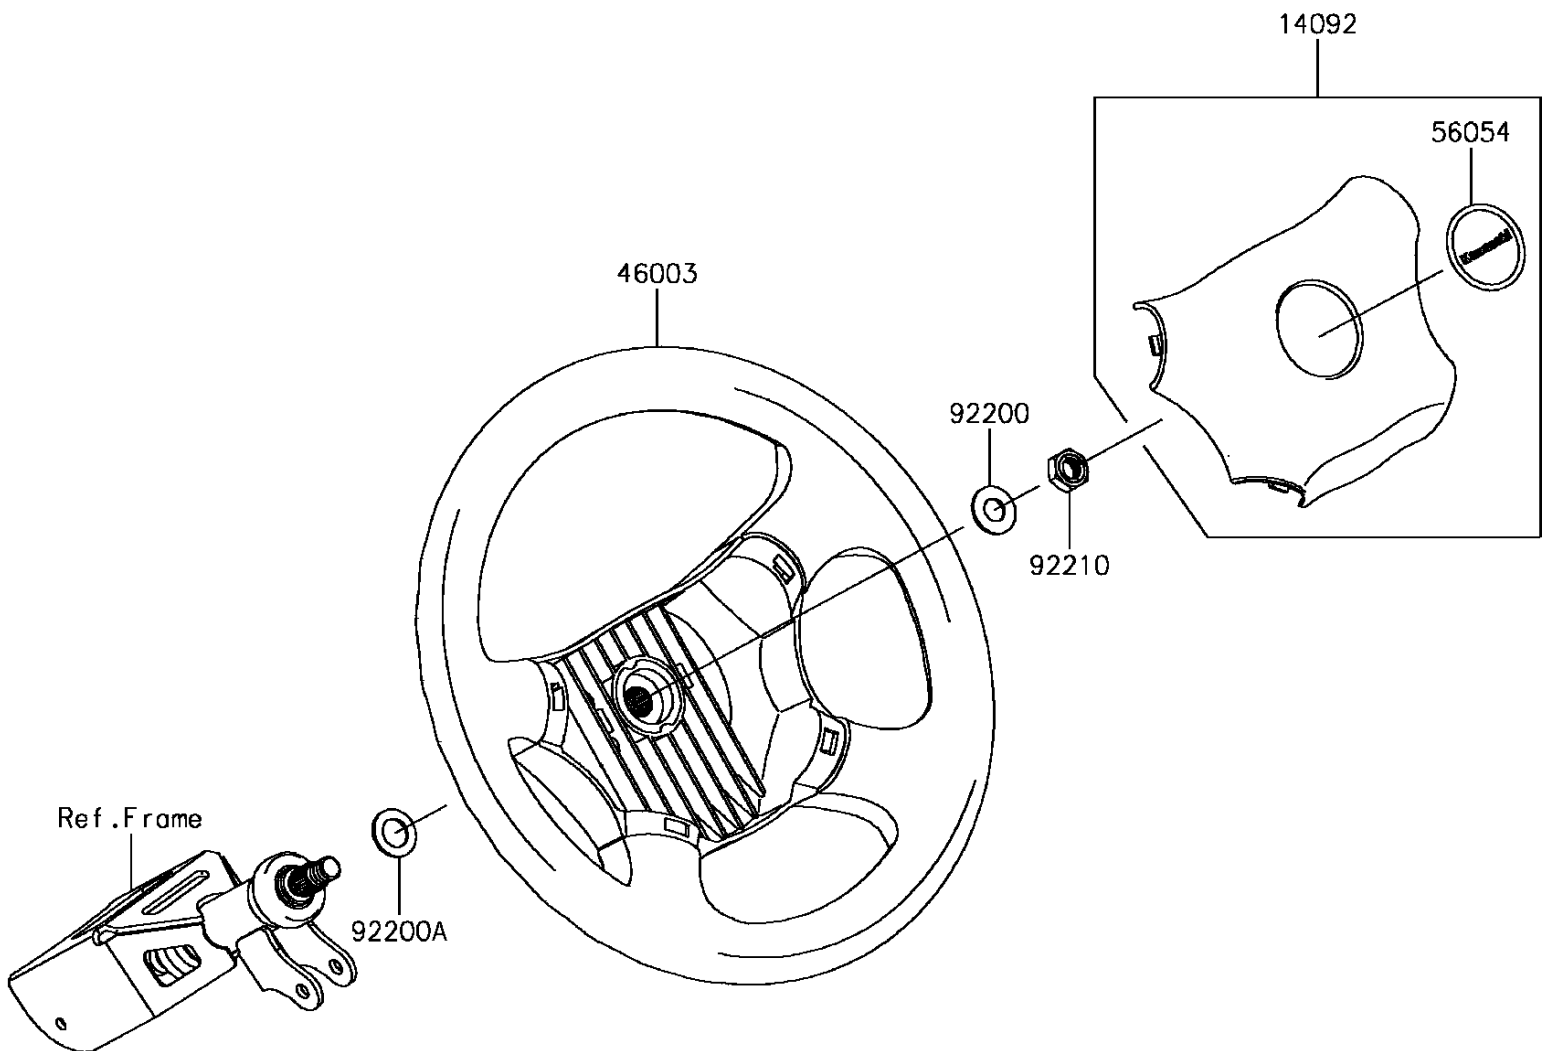

2017 Mule PRO-FX EPS LE

PARTS DIAGRAM

Steering Wheel

F2311

2017 Mule PRO-FX EPS LE

PARTS LIST

Steering Wheel

ITEM NAME

PART NUMBER

QUANTITY
