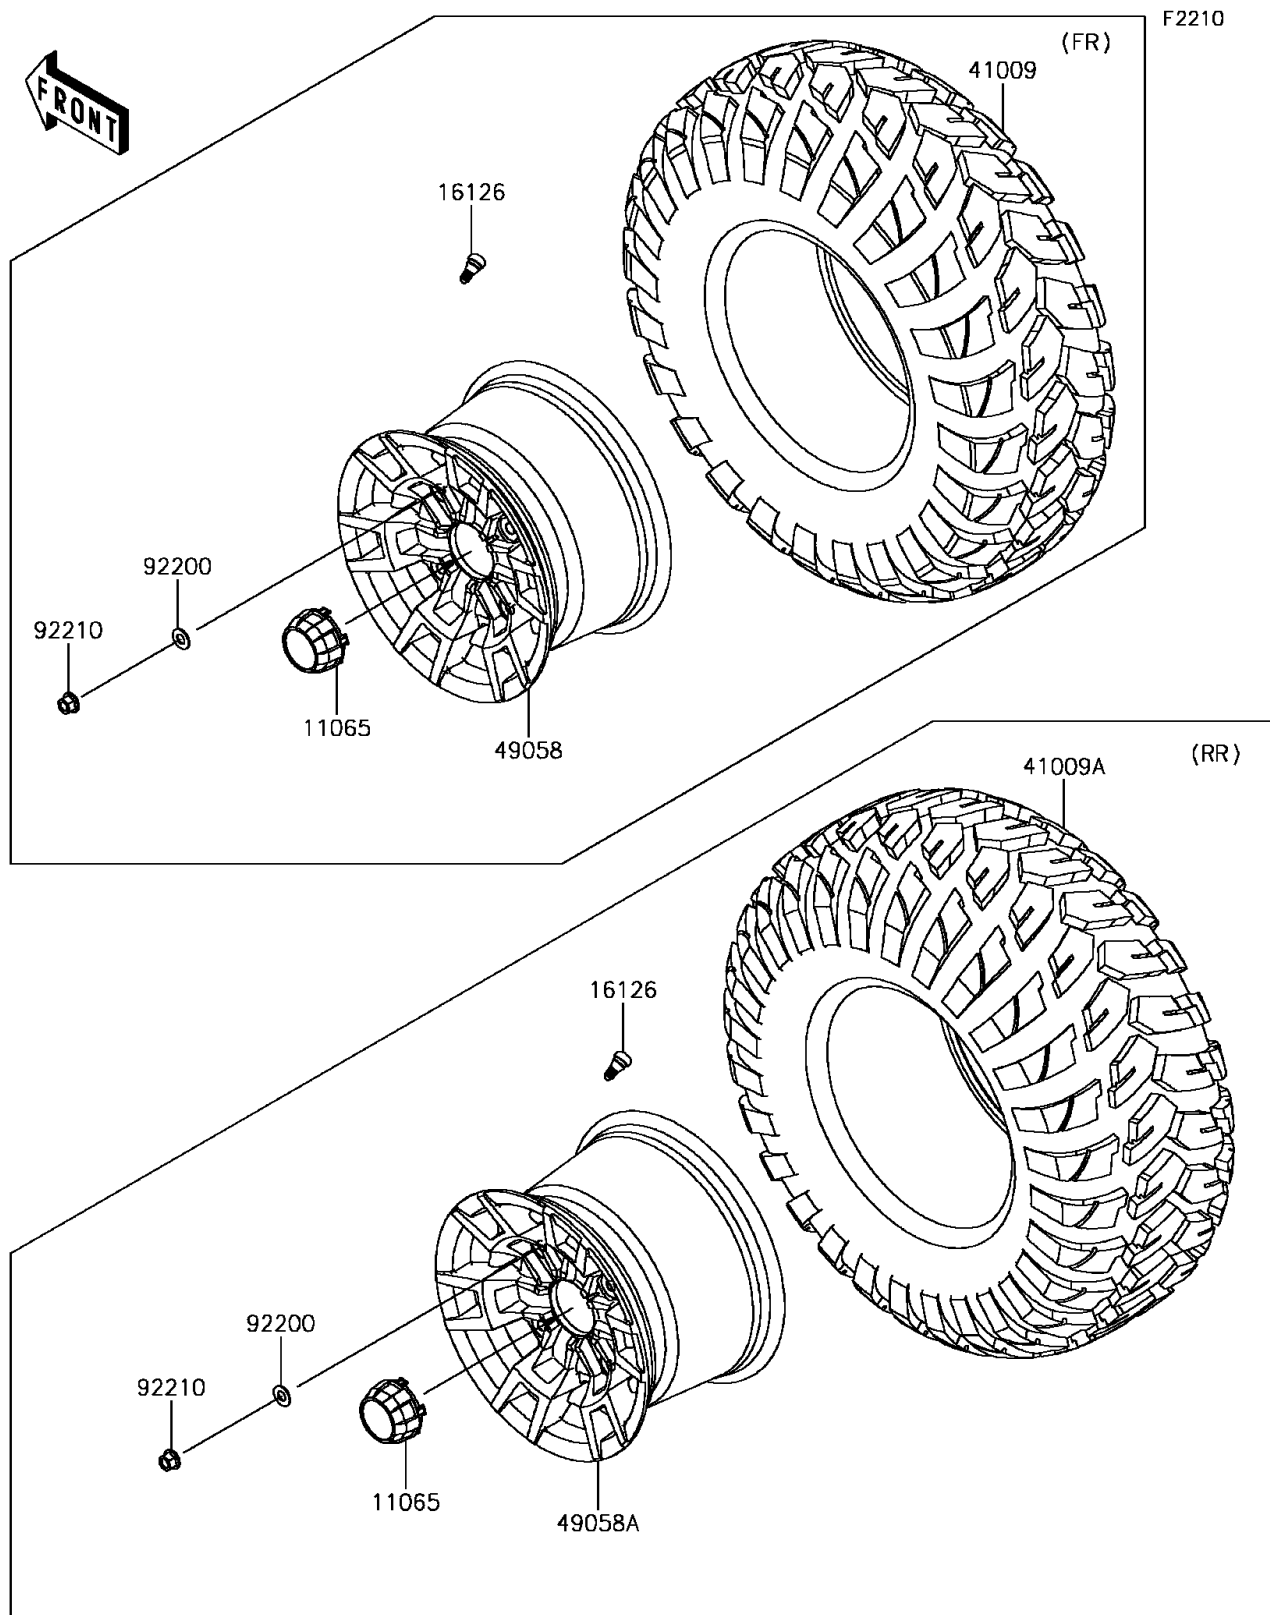

2017 Mule PRO-FX EPS LE

PARTS DIAGRAM

Wheels/Tires

2017 Mule PRO-FX EPS LE

PARTS LIST

Wheels/Tires

ITEM NAME

PART NUMBER

QUANTITY
