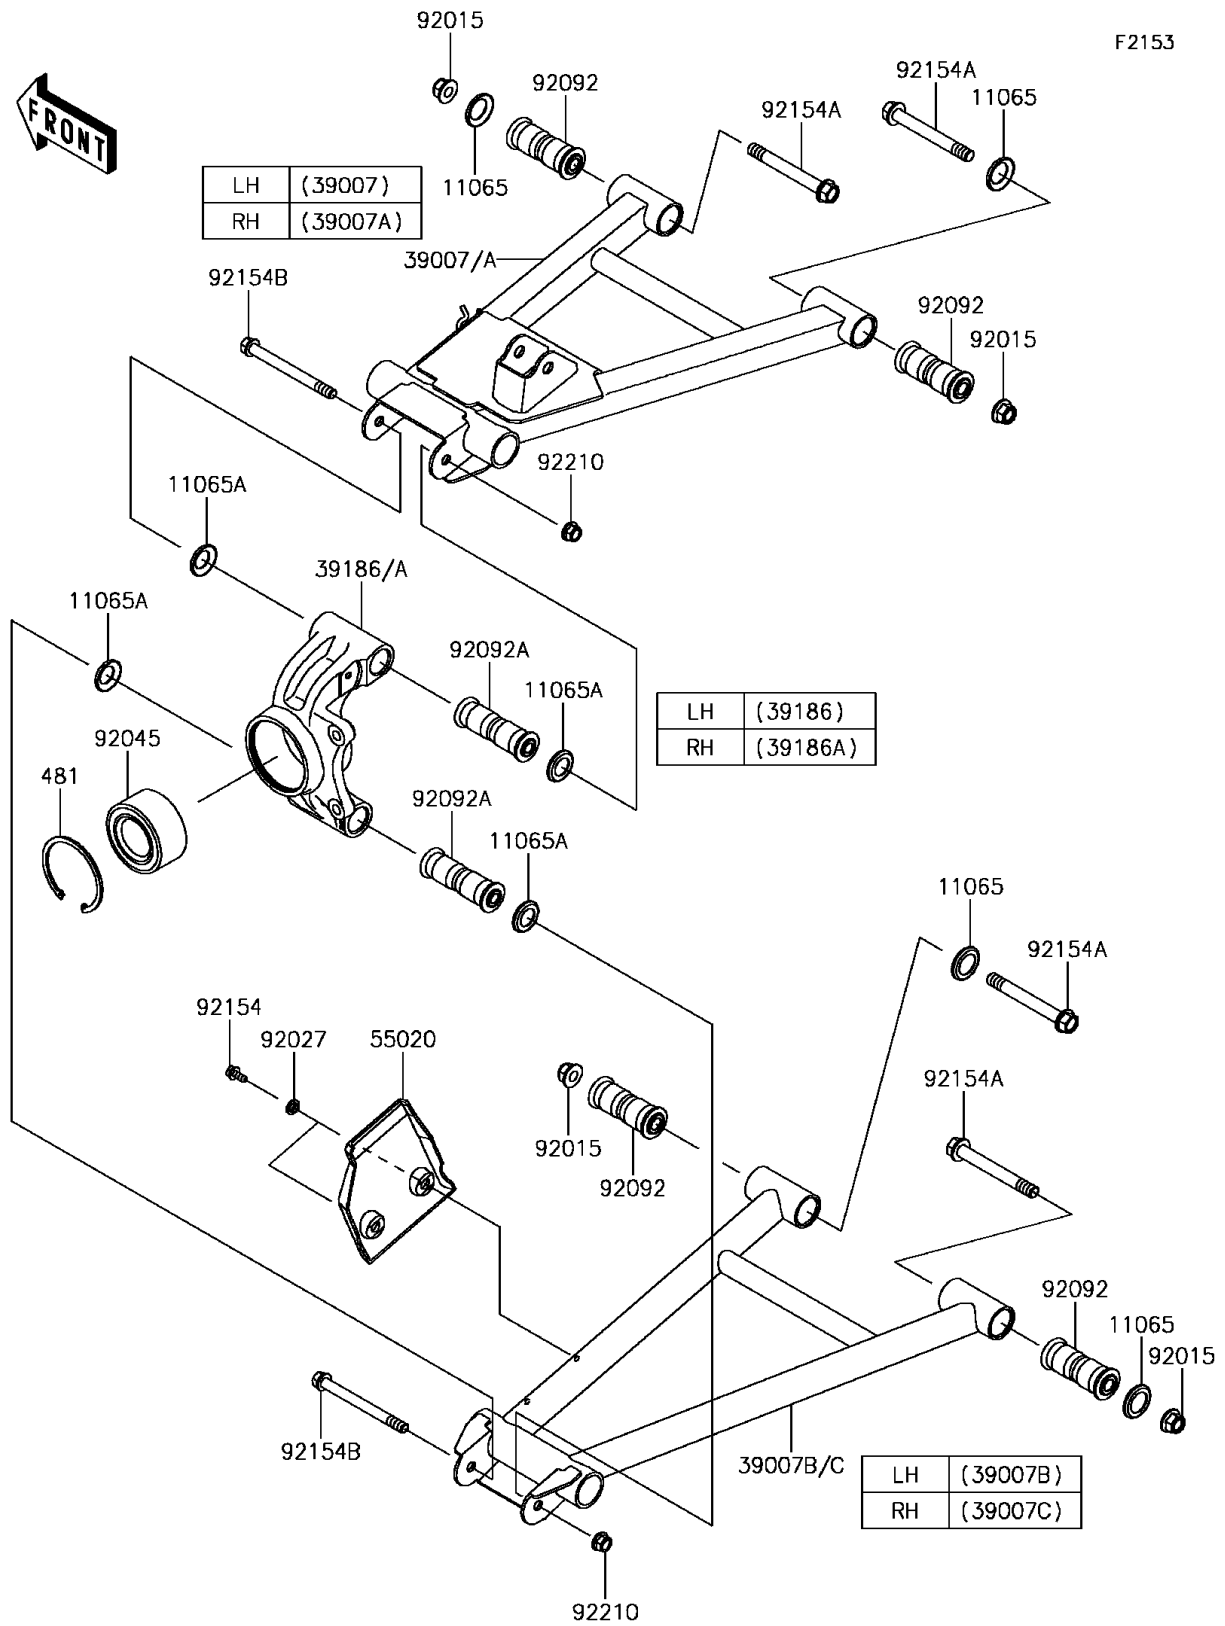

2017 Mule PRO-FX EPS LE

PARTS DIAGRAM

Rear Suspension

2017 Mule PRO-FX EPS LE

PARTS LIST

Rear Suspension

ITEM NAME

PART NUMBER

QUANTITY
