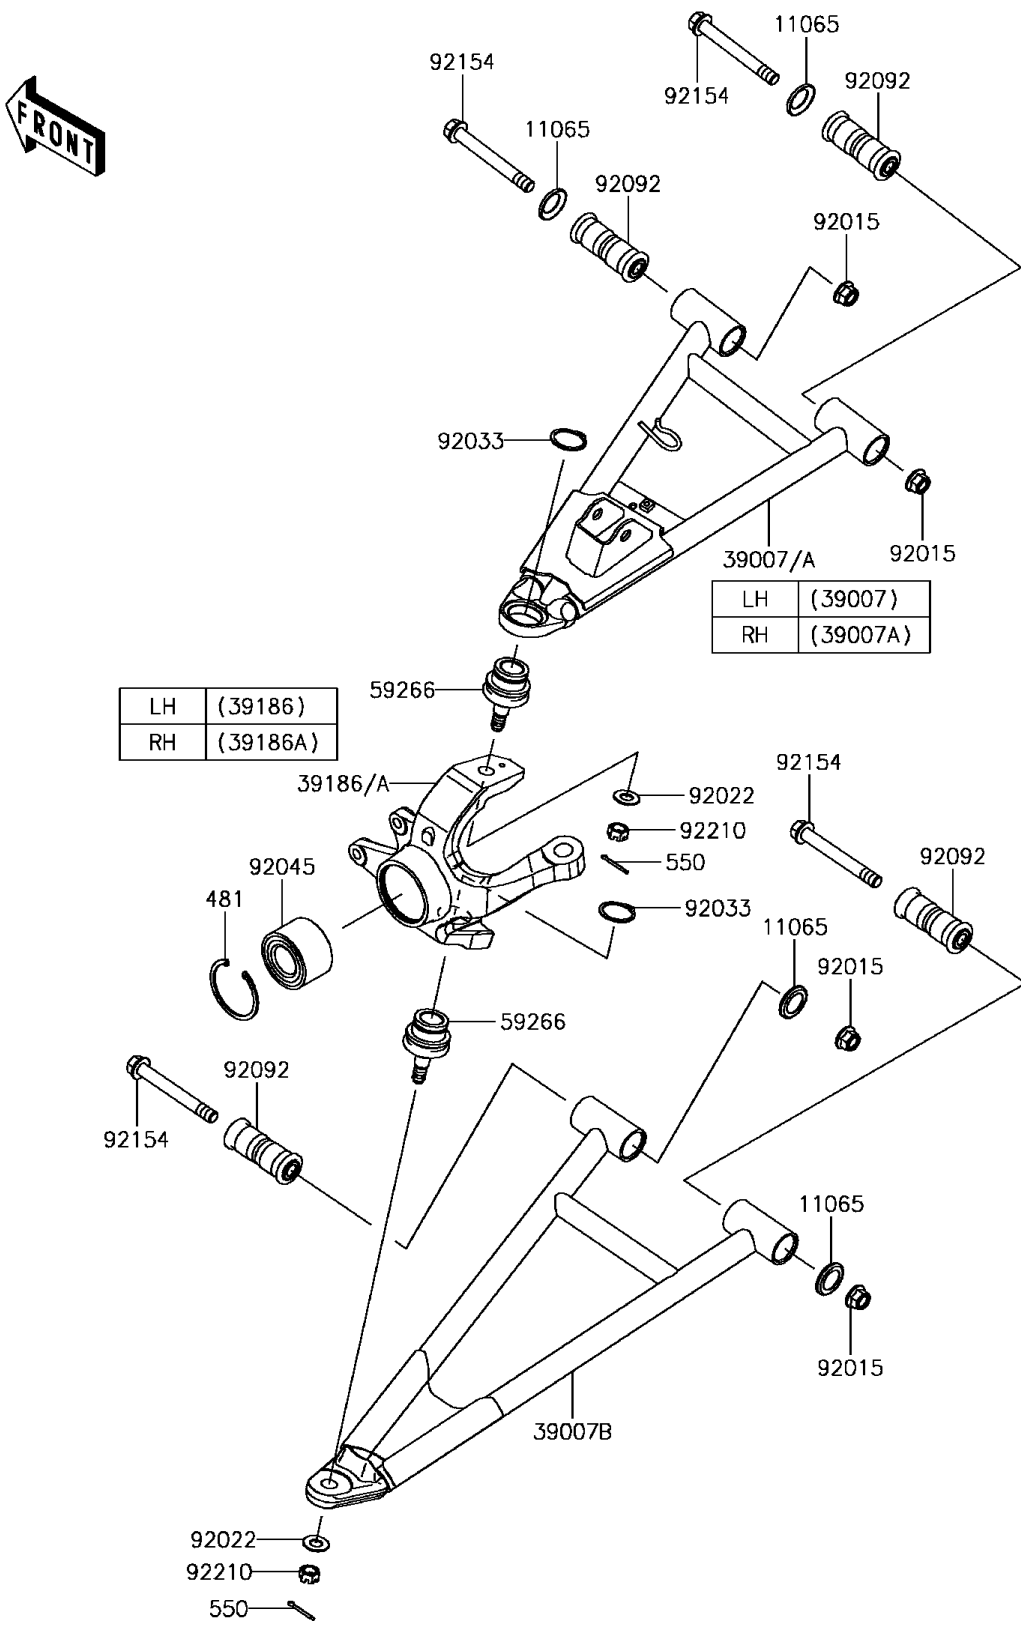

2017 Mule PRO-FX EPS LE

PARTS DIAGRAM

Front Suspension

F2152

2017 Mule PRO-FX EPS LE

PARTS LIST

Front Suspension

ITEM NAME

PART NUMBER

QUANTITY
